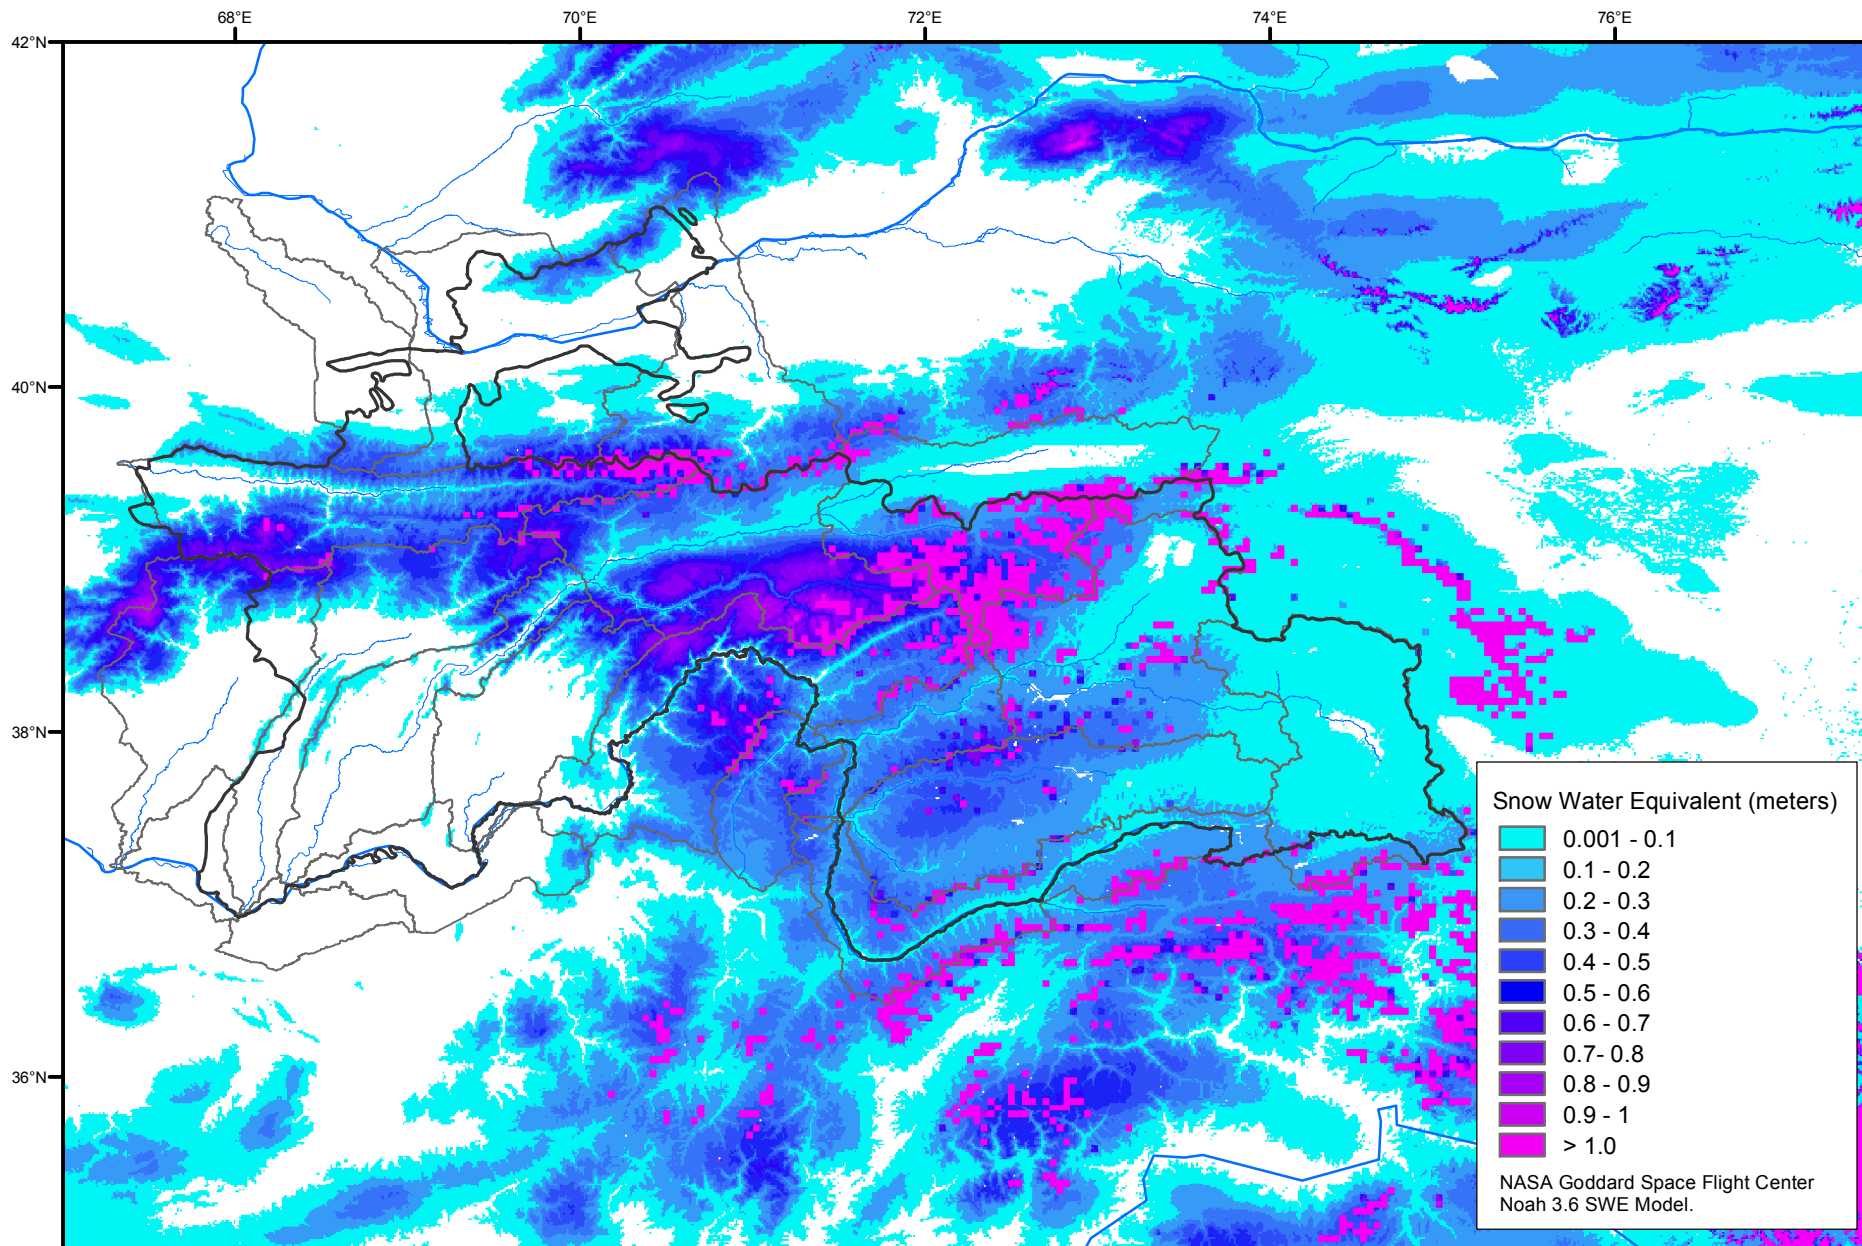

Snow Water Equivalent by Basin

February 14, 2015

Map created by USGS/EROS