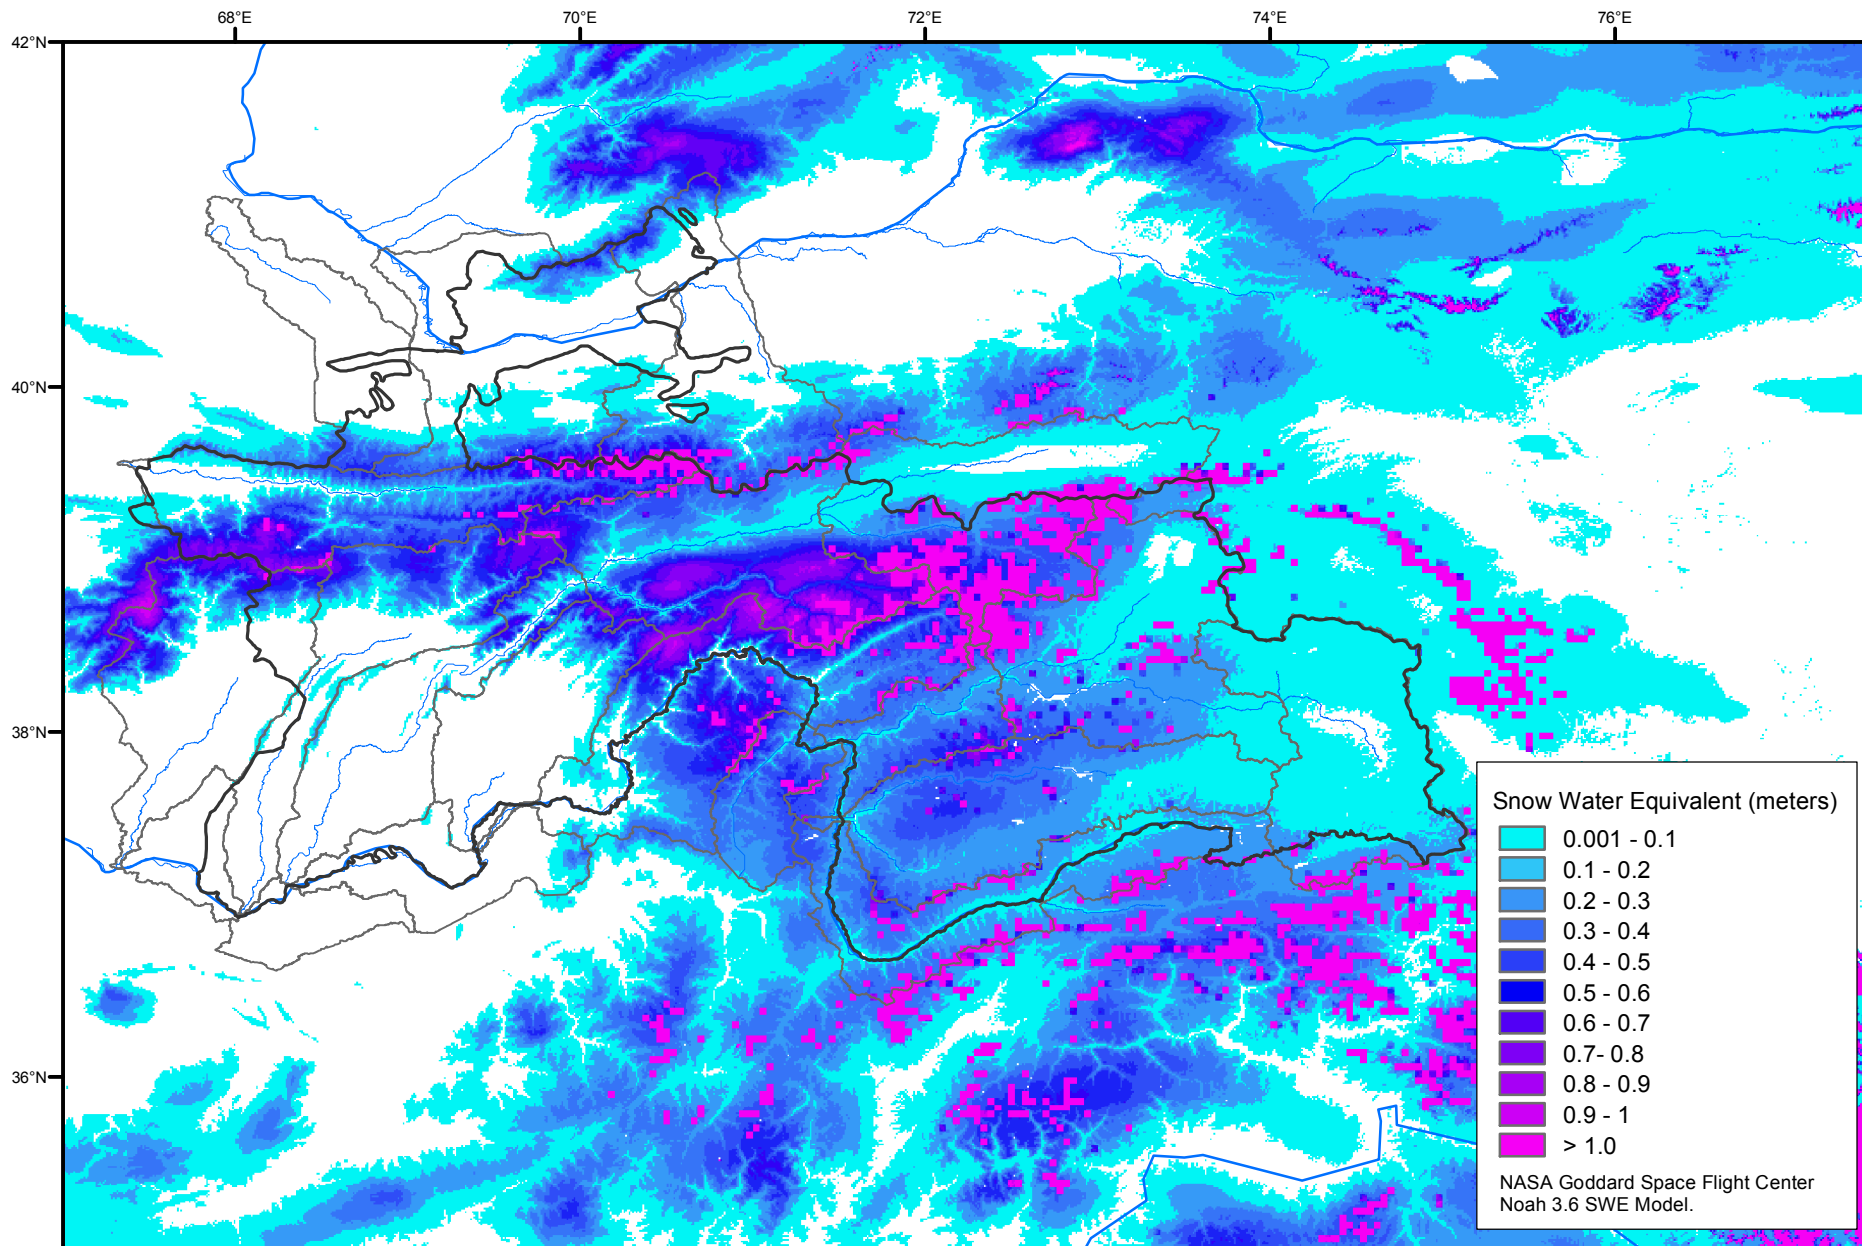

# Snow Water Equivalent by Basin

February 16, 2015

Map created by USGS/EROS