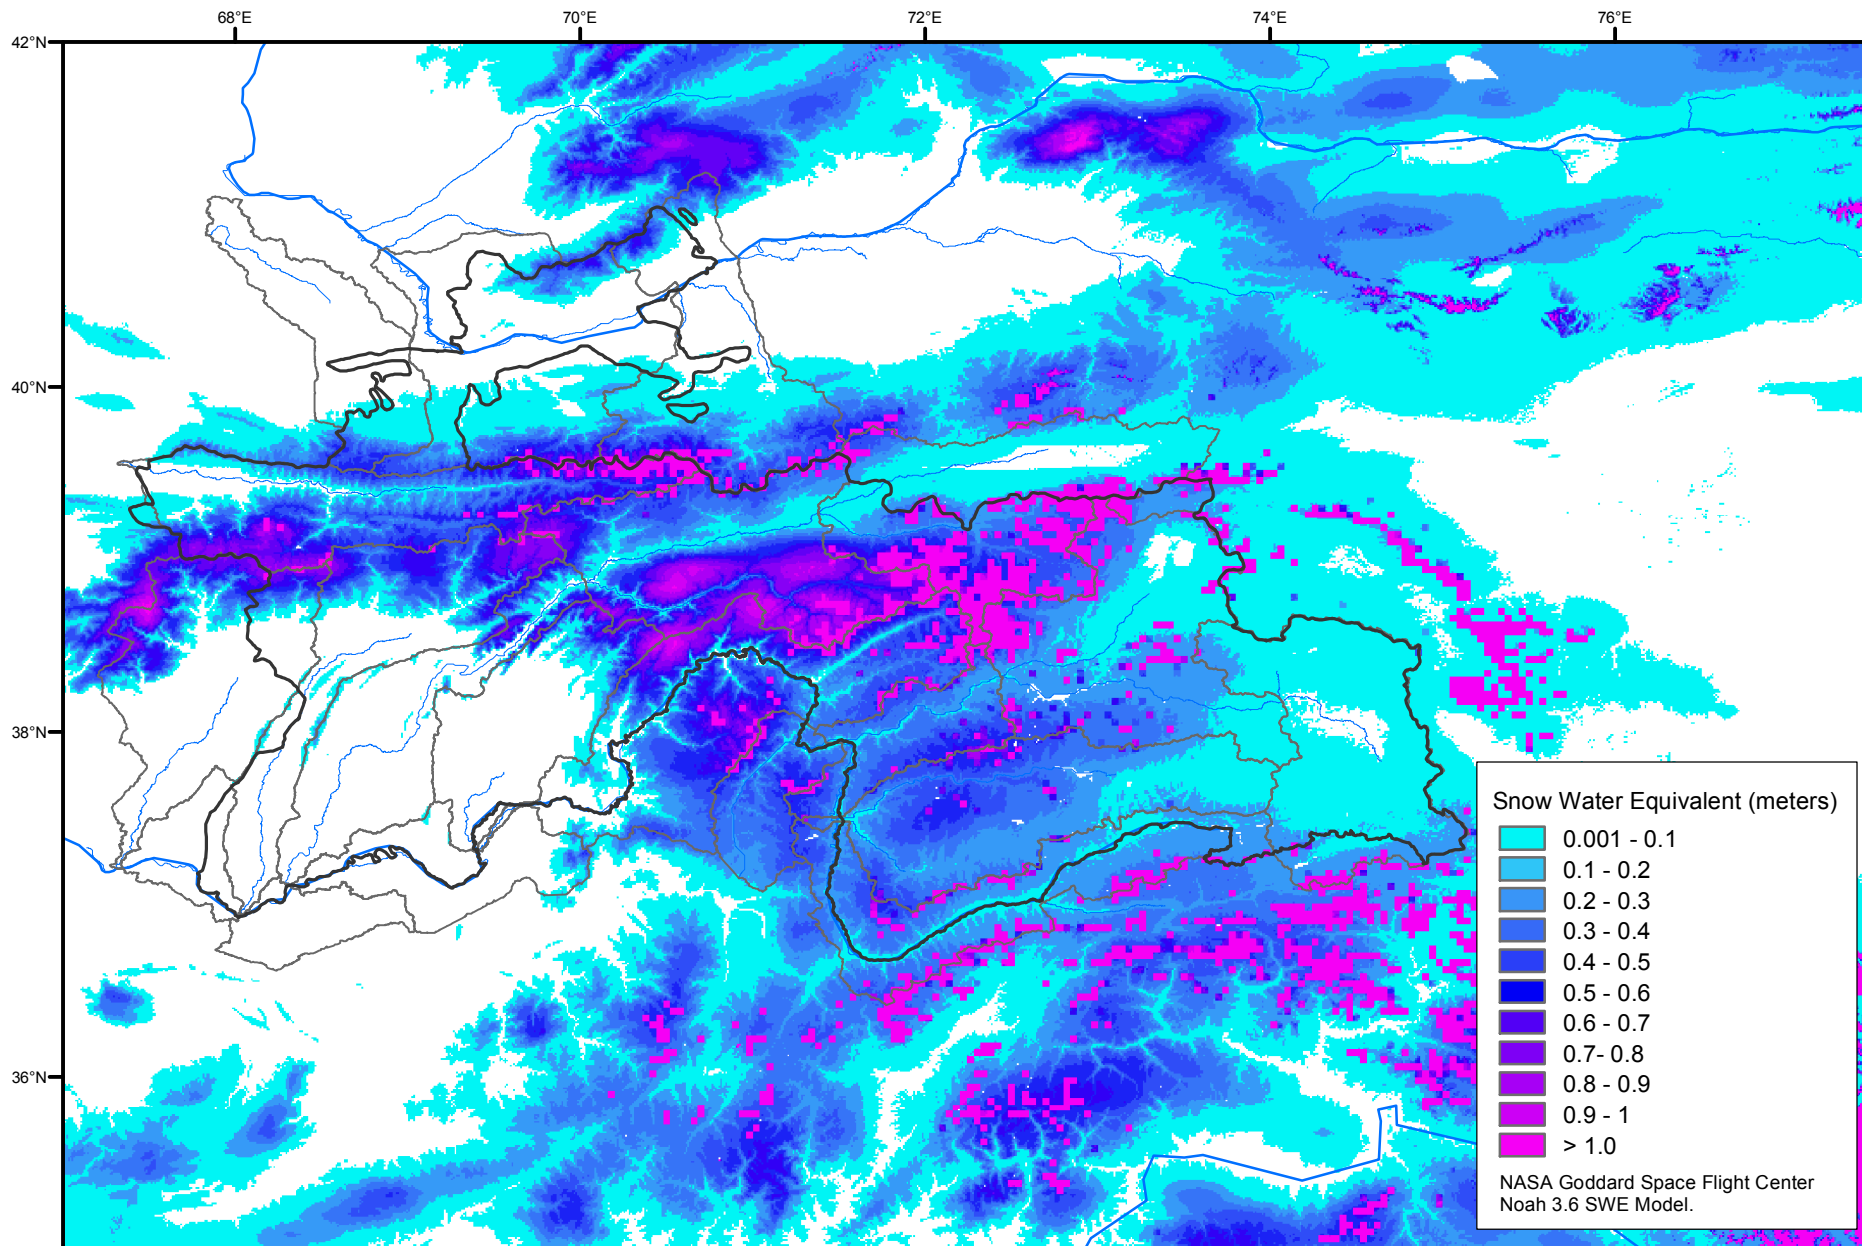

Snow Water Equivalent by Basin

February 19, 2015

Map created by USGS/EROS