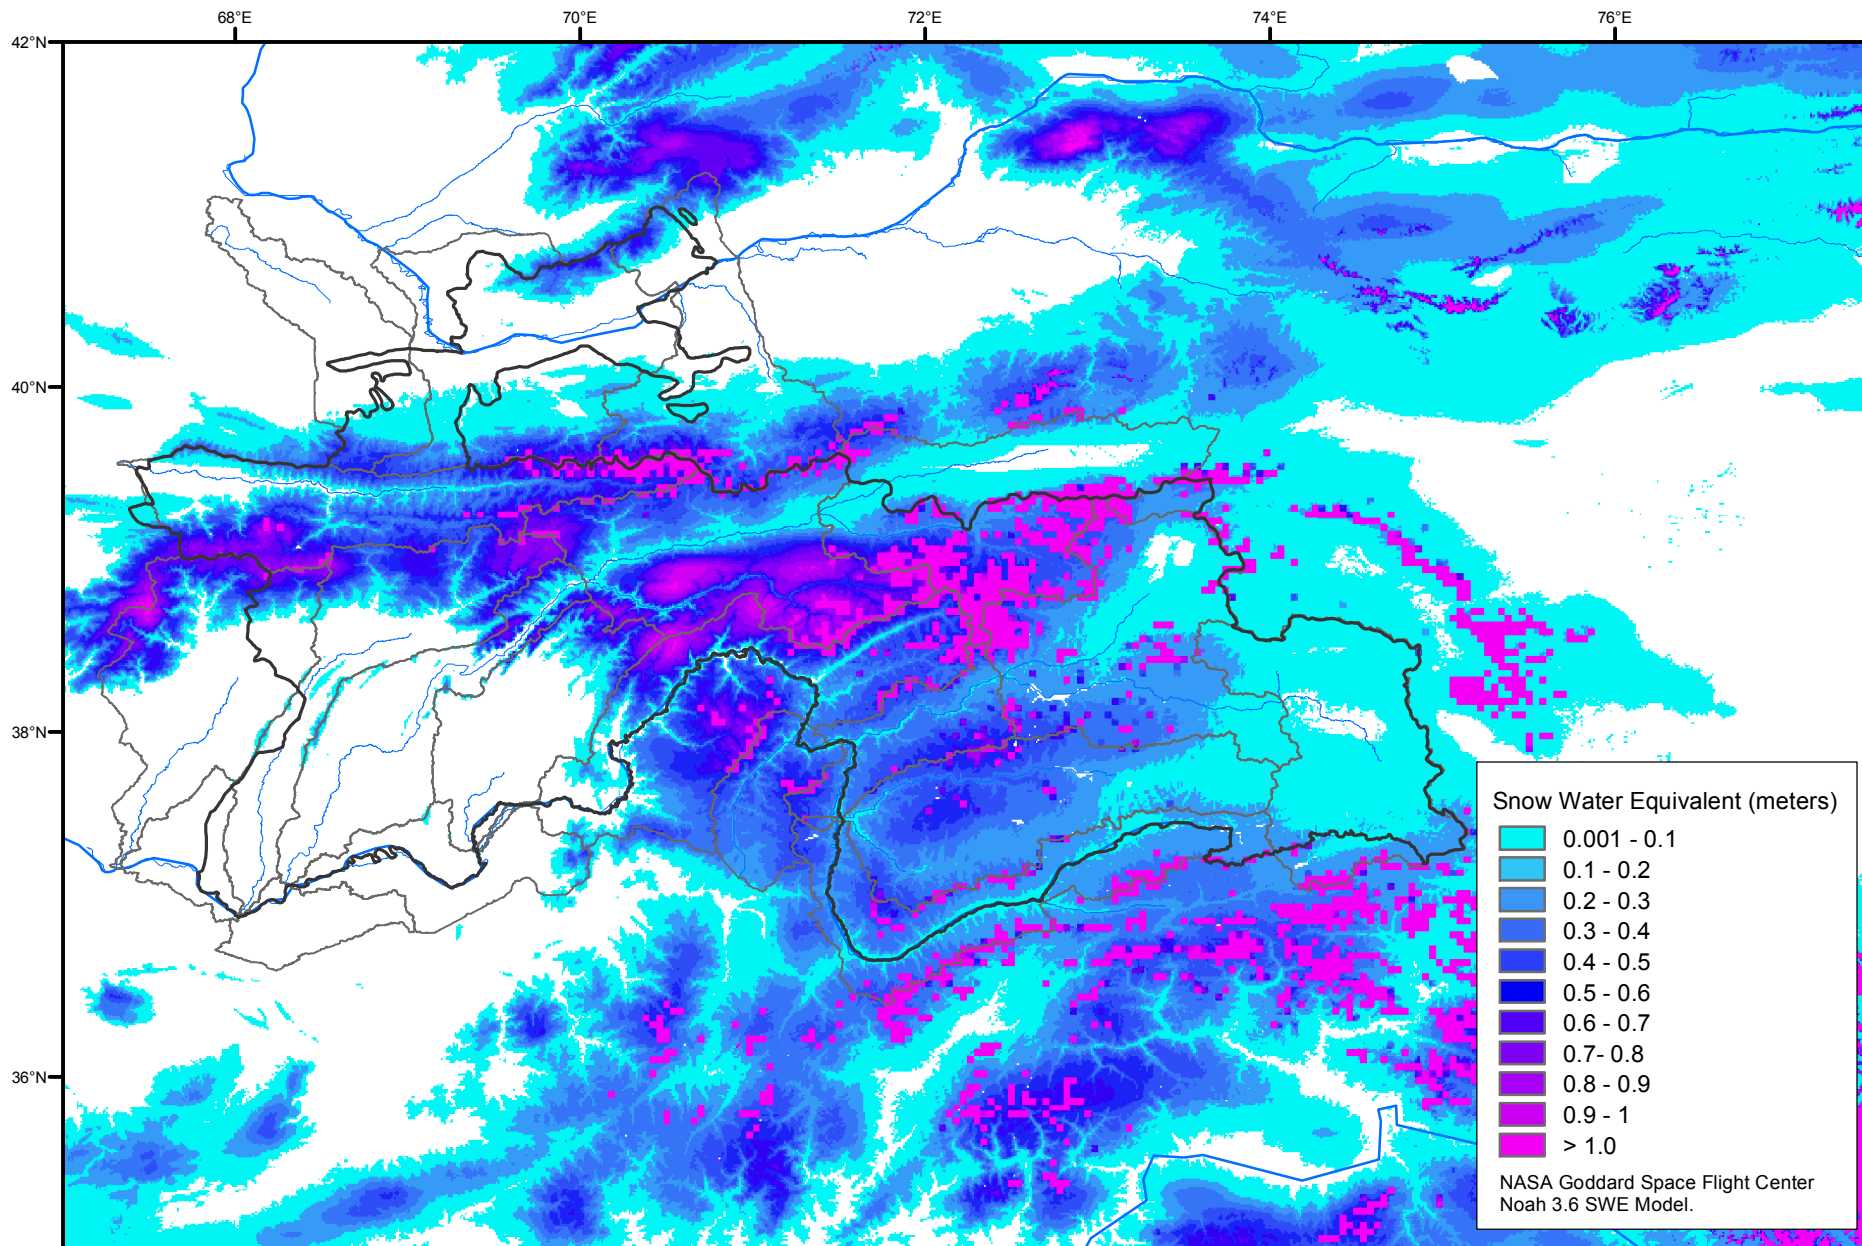

# Snow Water Equivalent by Basin

February 20, 2015

Map created by USGS/EROS