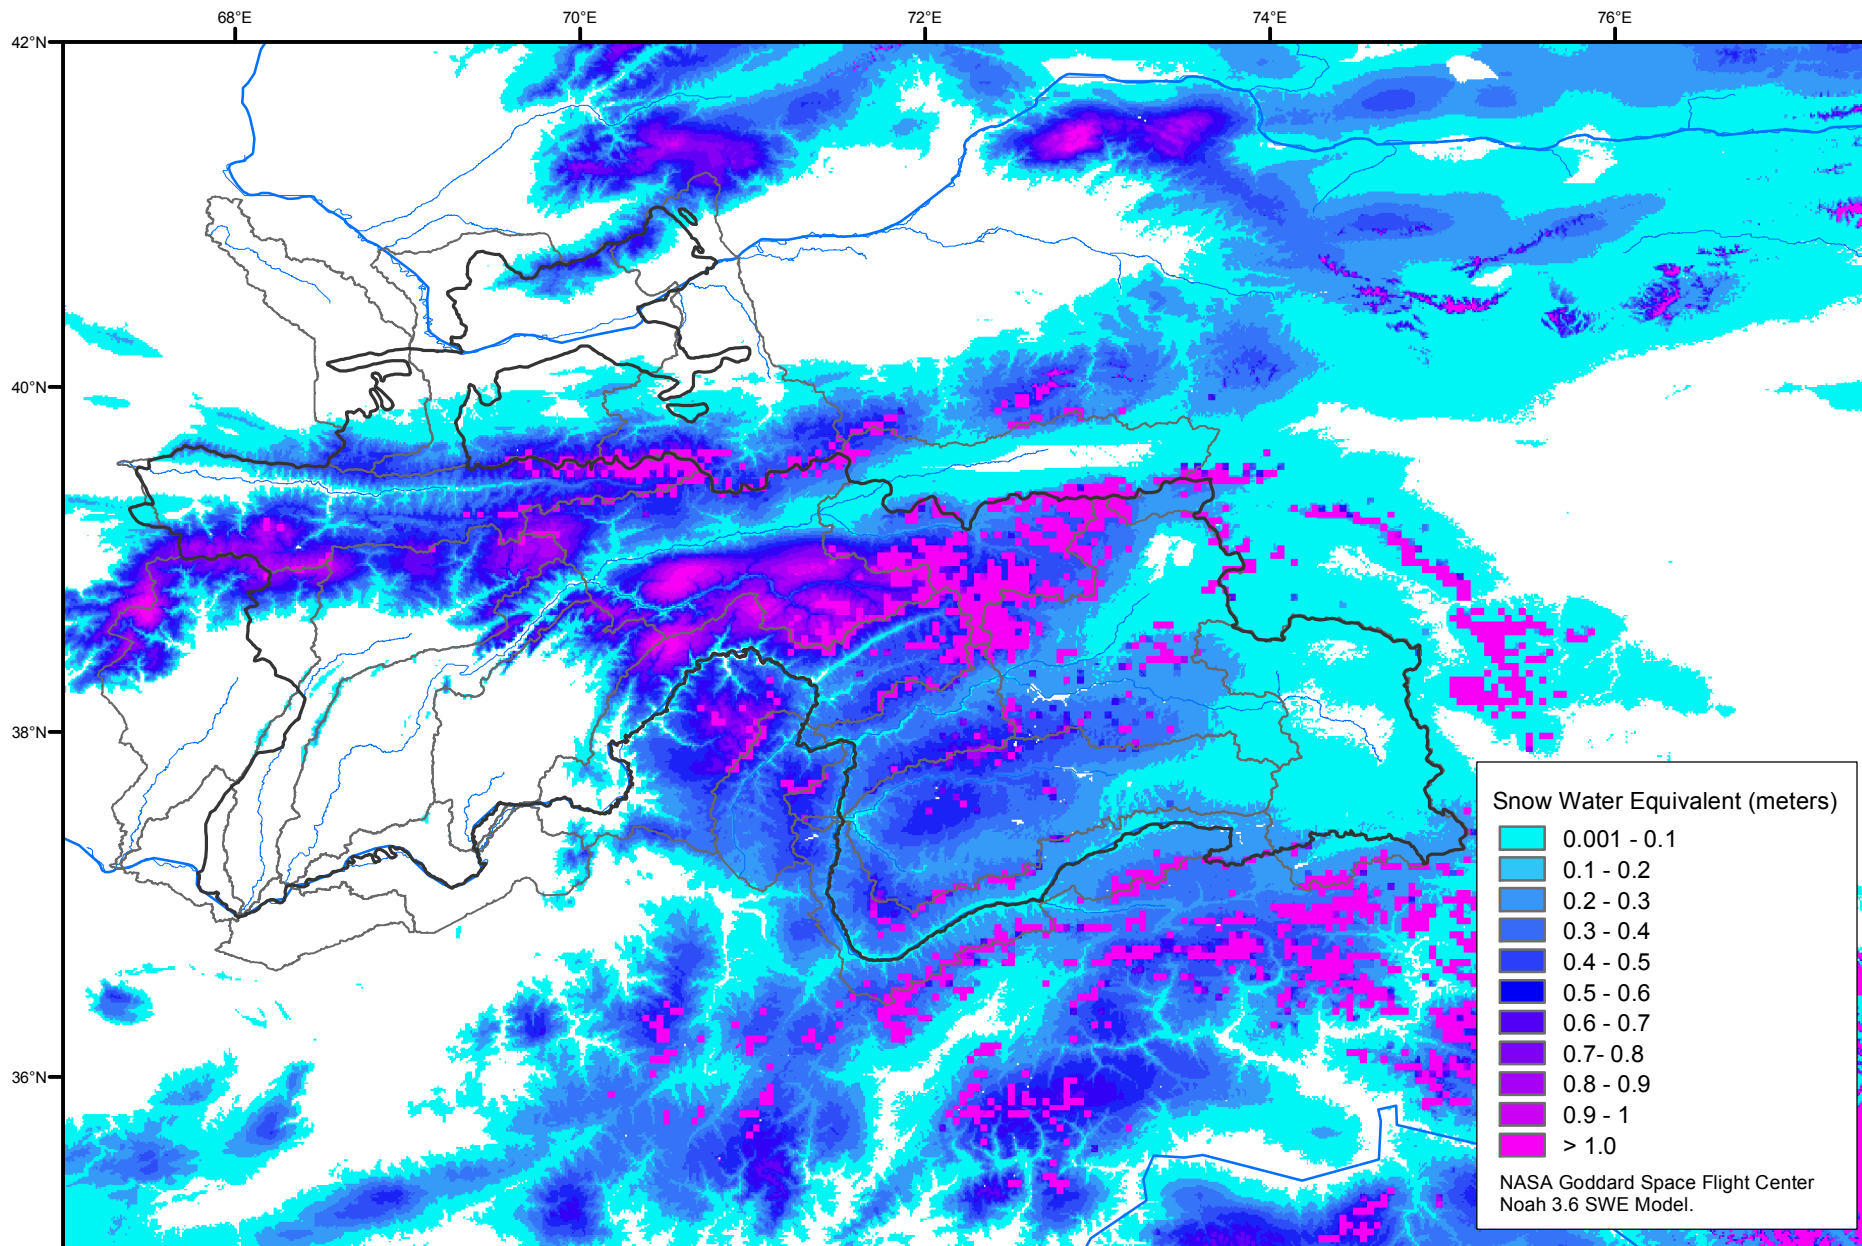

Snow Water Equivalent by Basin

February 22, 2015

Map created by USGS/EROS