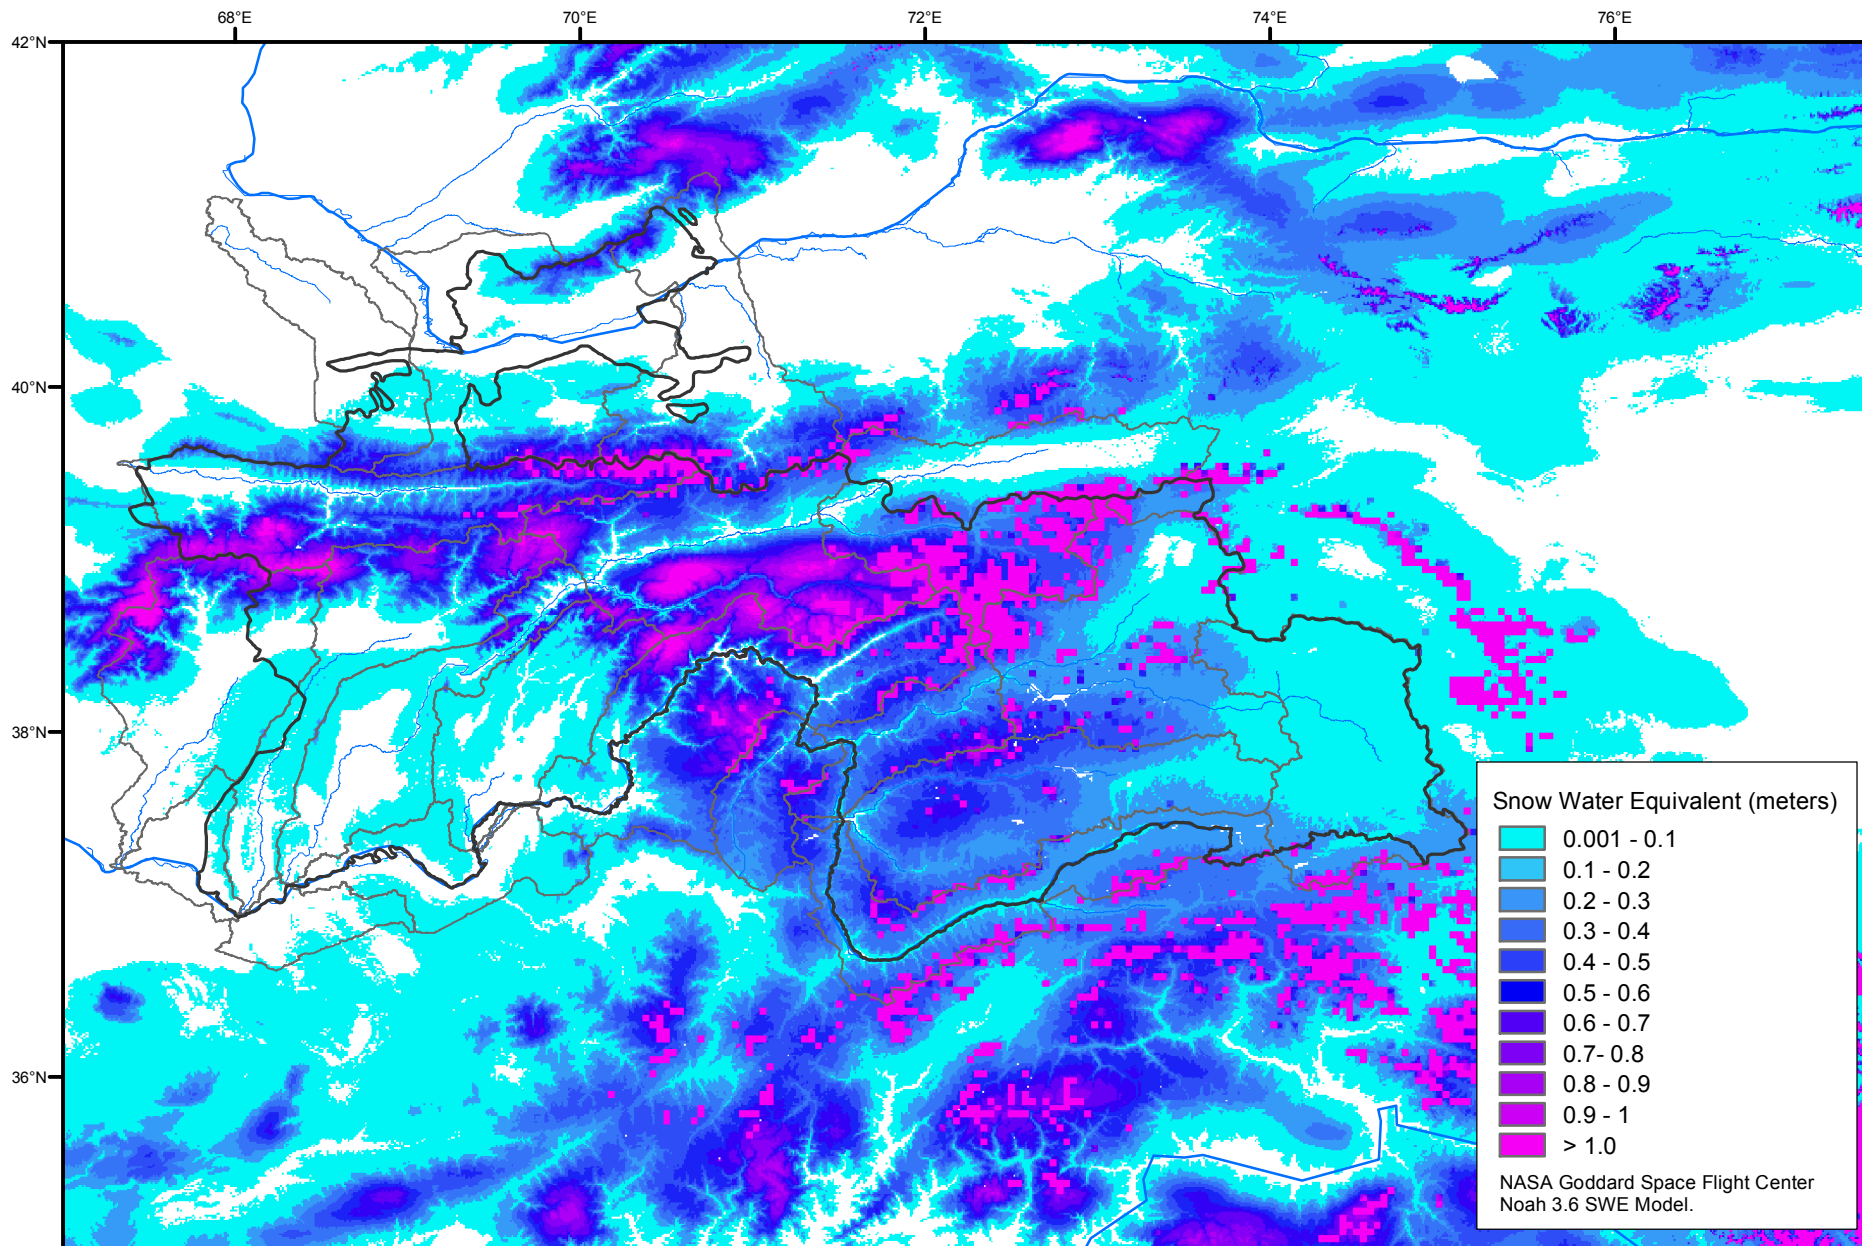

Snow Water Equivalent by Basin

March 02, 2015

Map created by USGS/EROS