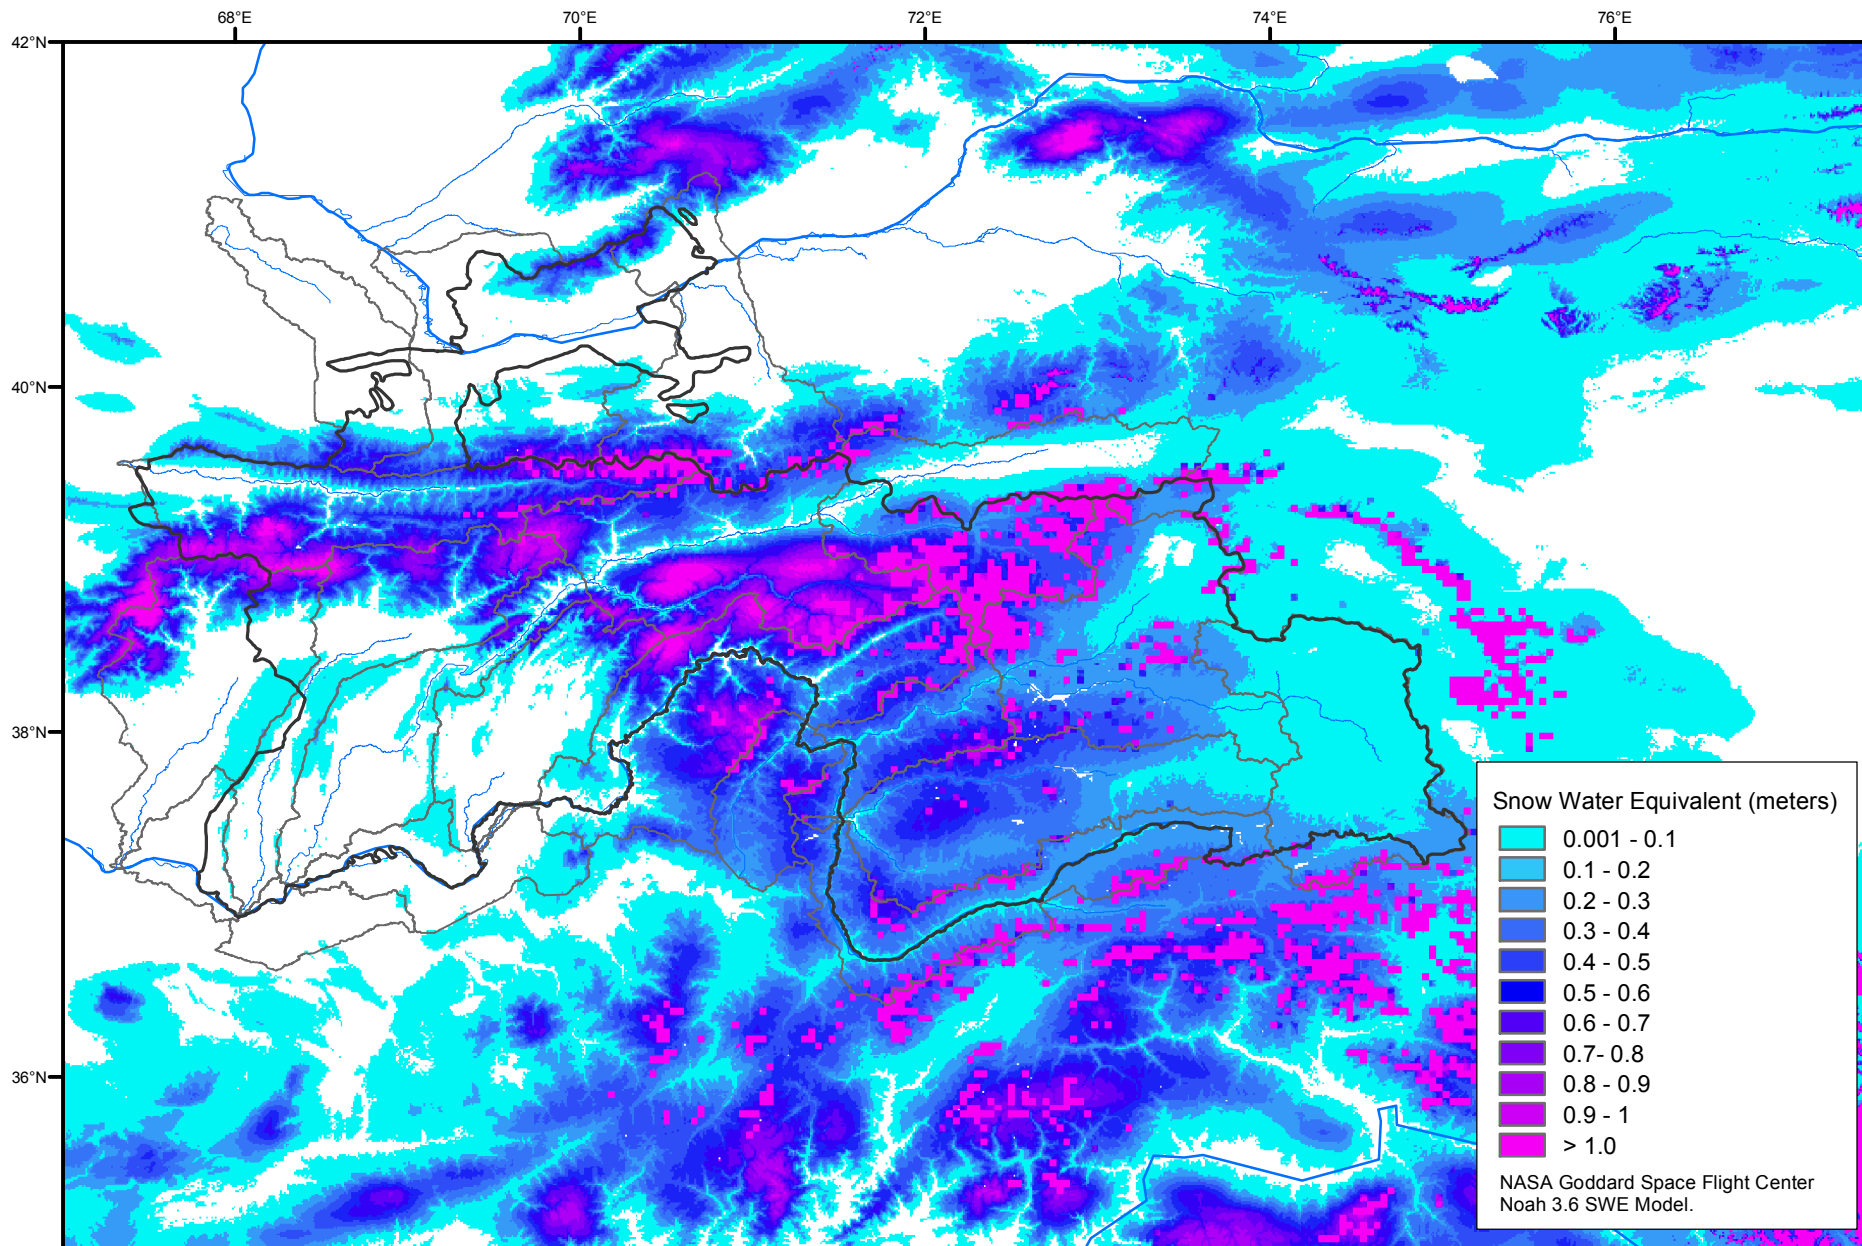

Snow Water Equivalent by Basin

March 04, 2015

Map created by USGS/EROS