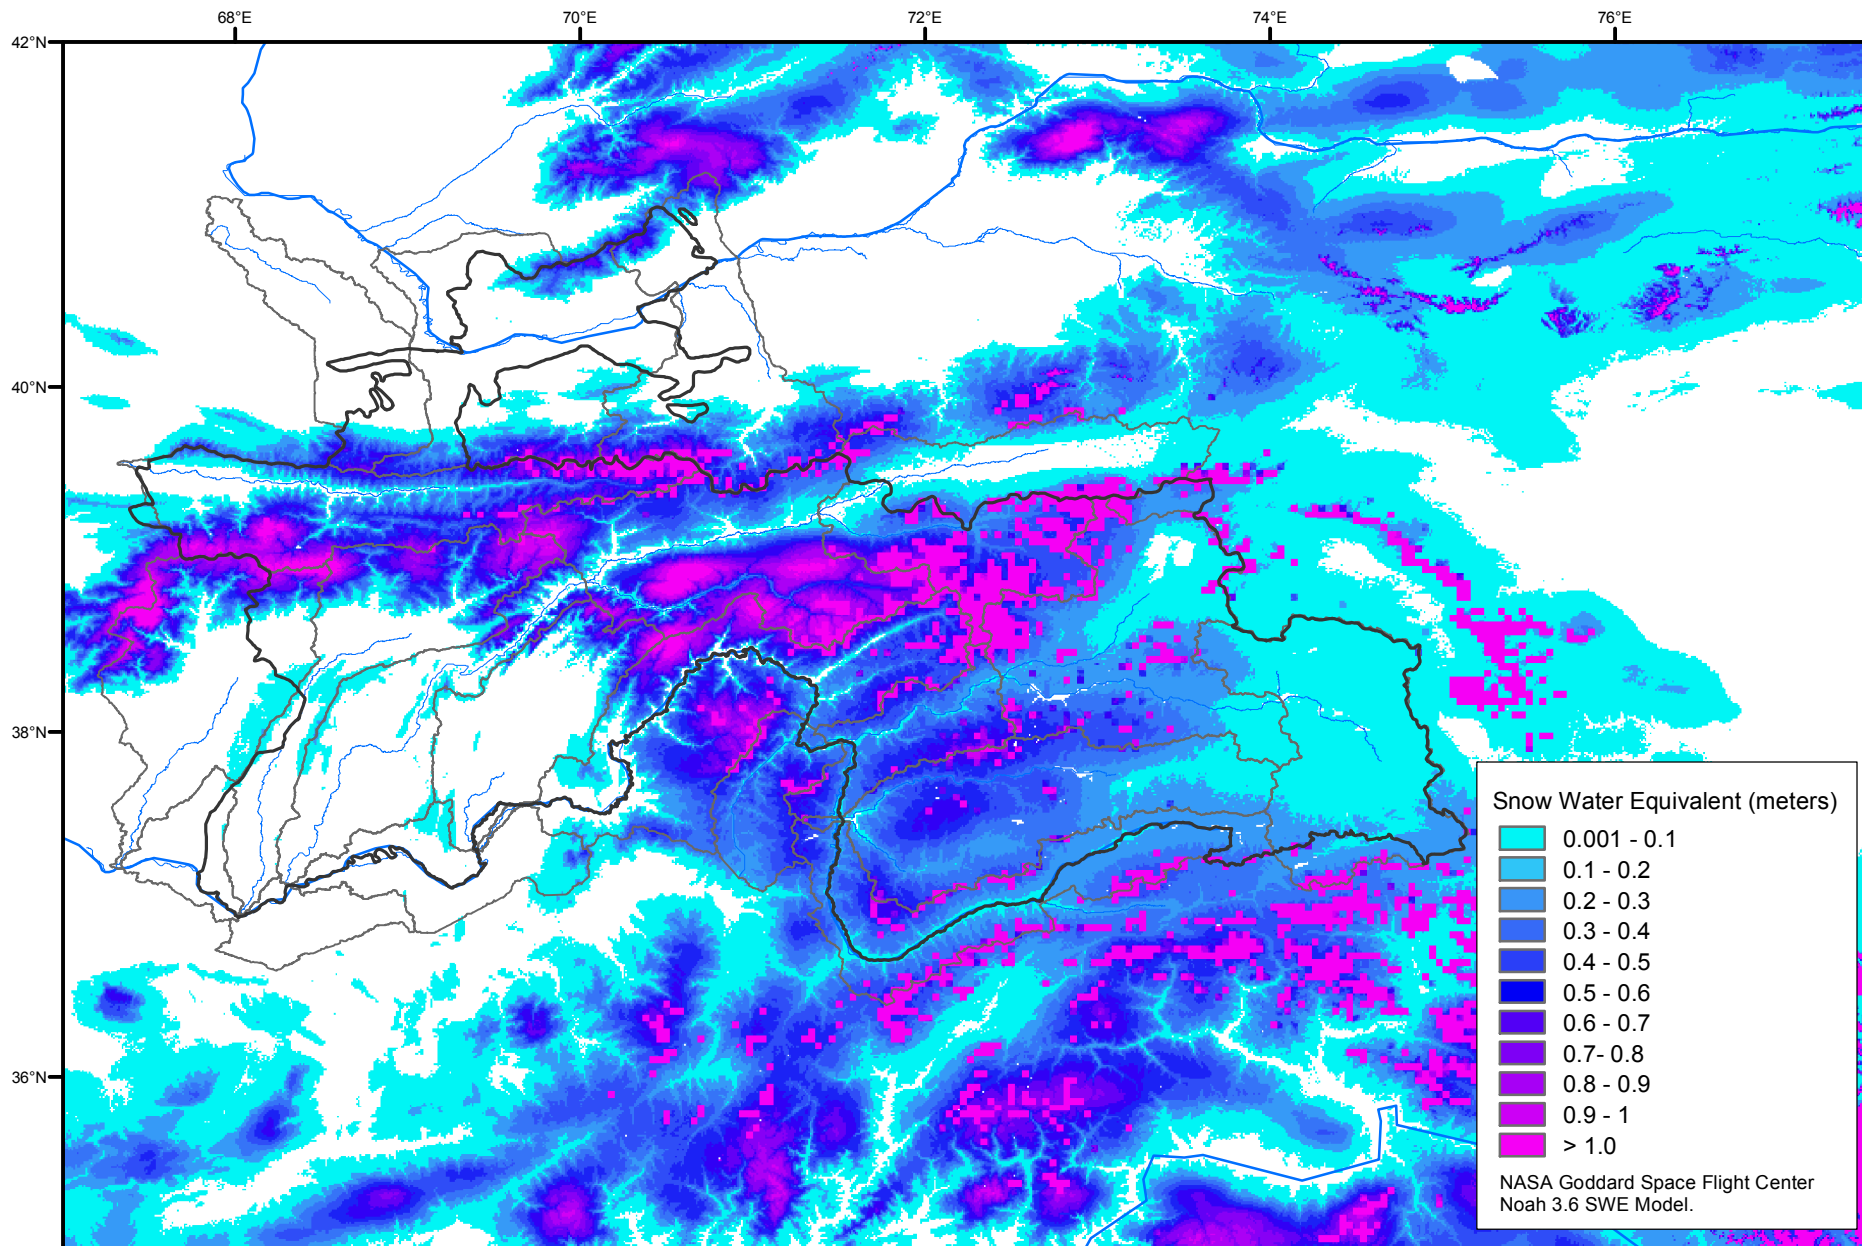

Snow Water Equivalent by Basin

March 06, 2015

Map created by USGS/EROS