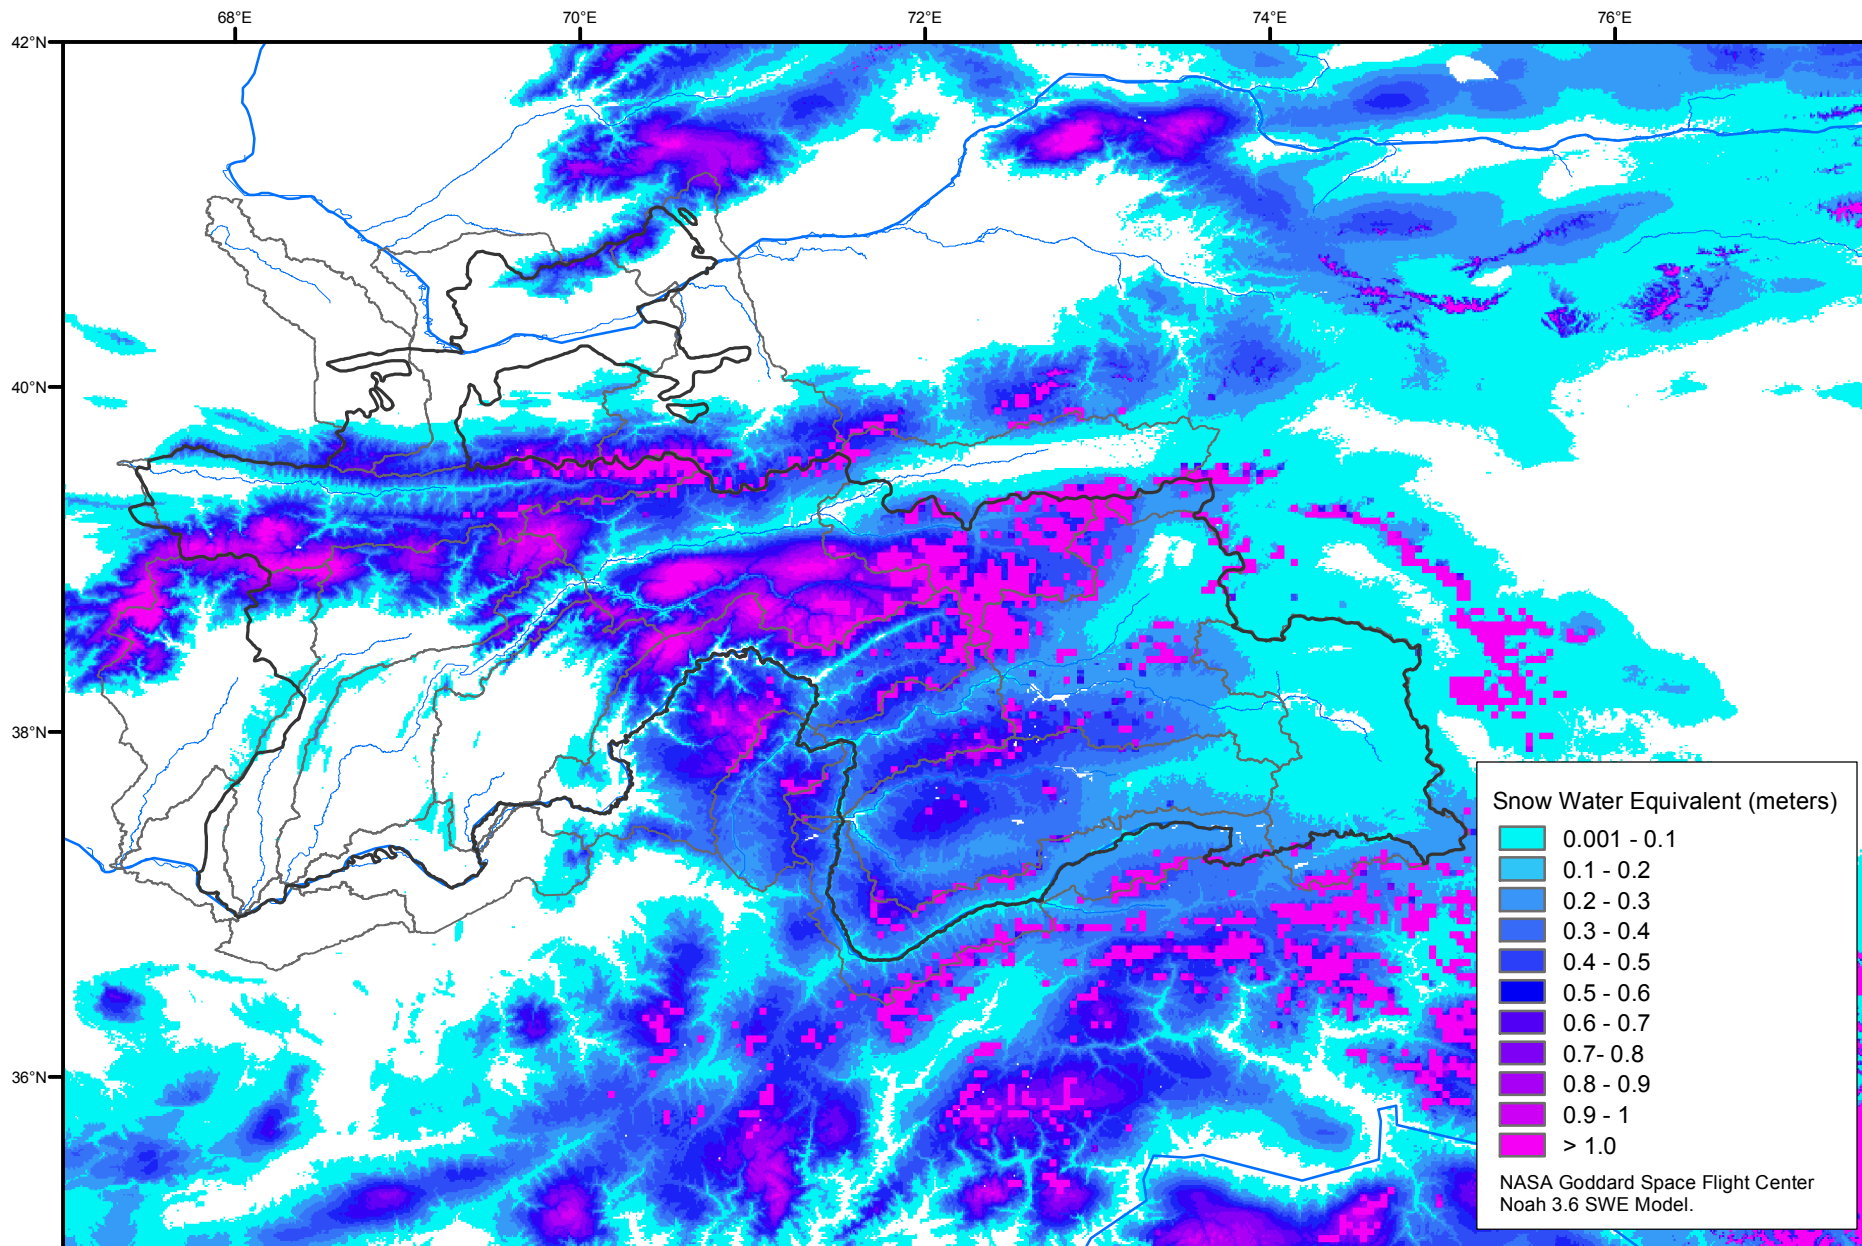

Snow Water Equivalent by Basin

March 07, 2015

Map created by USGS/EROS