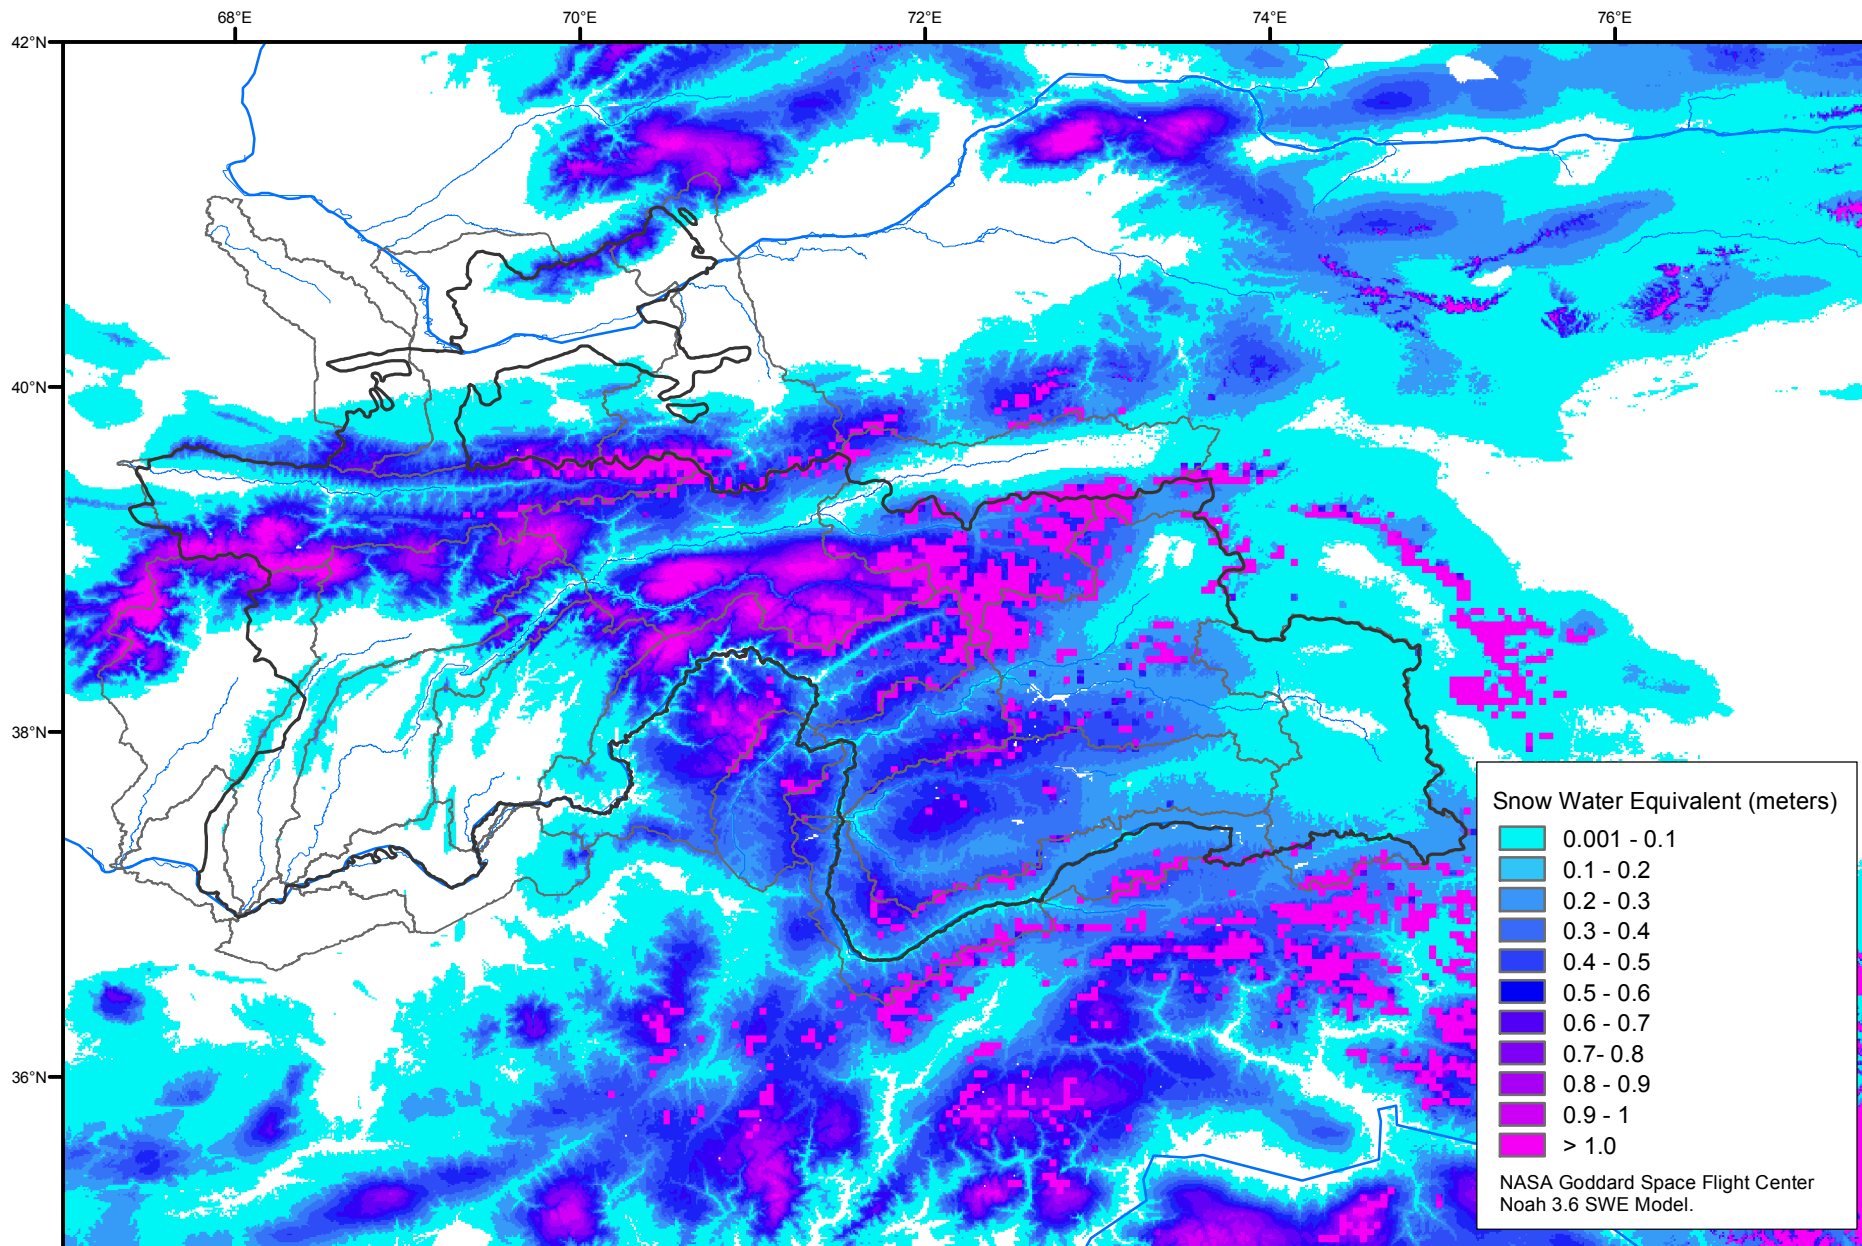

# Snow Water Equivalent by Basin

March 10, 2015

Map created by USGS/EROS