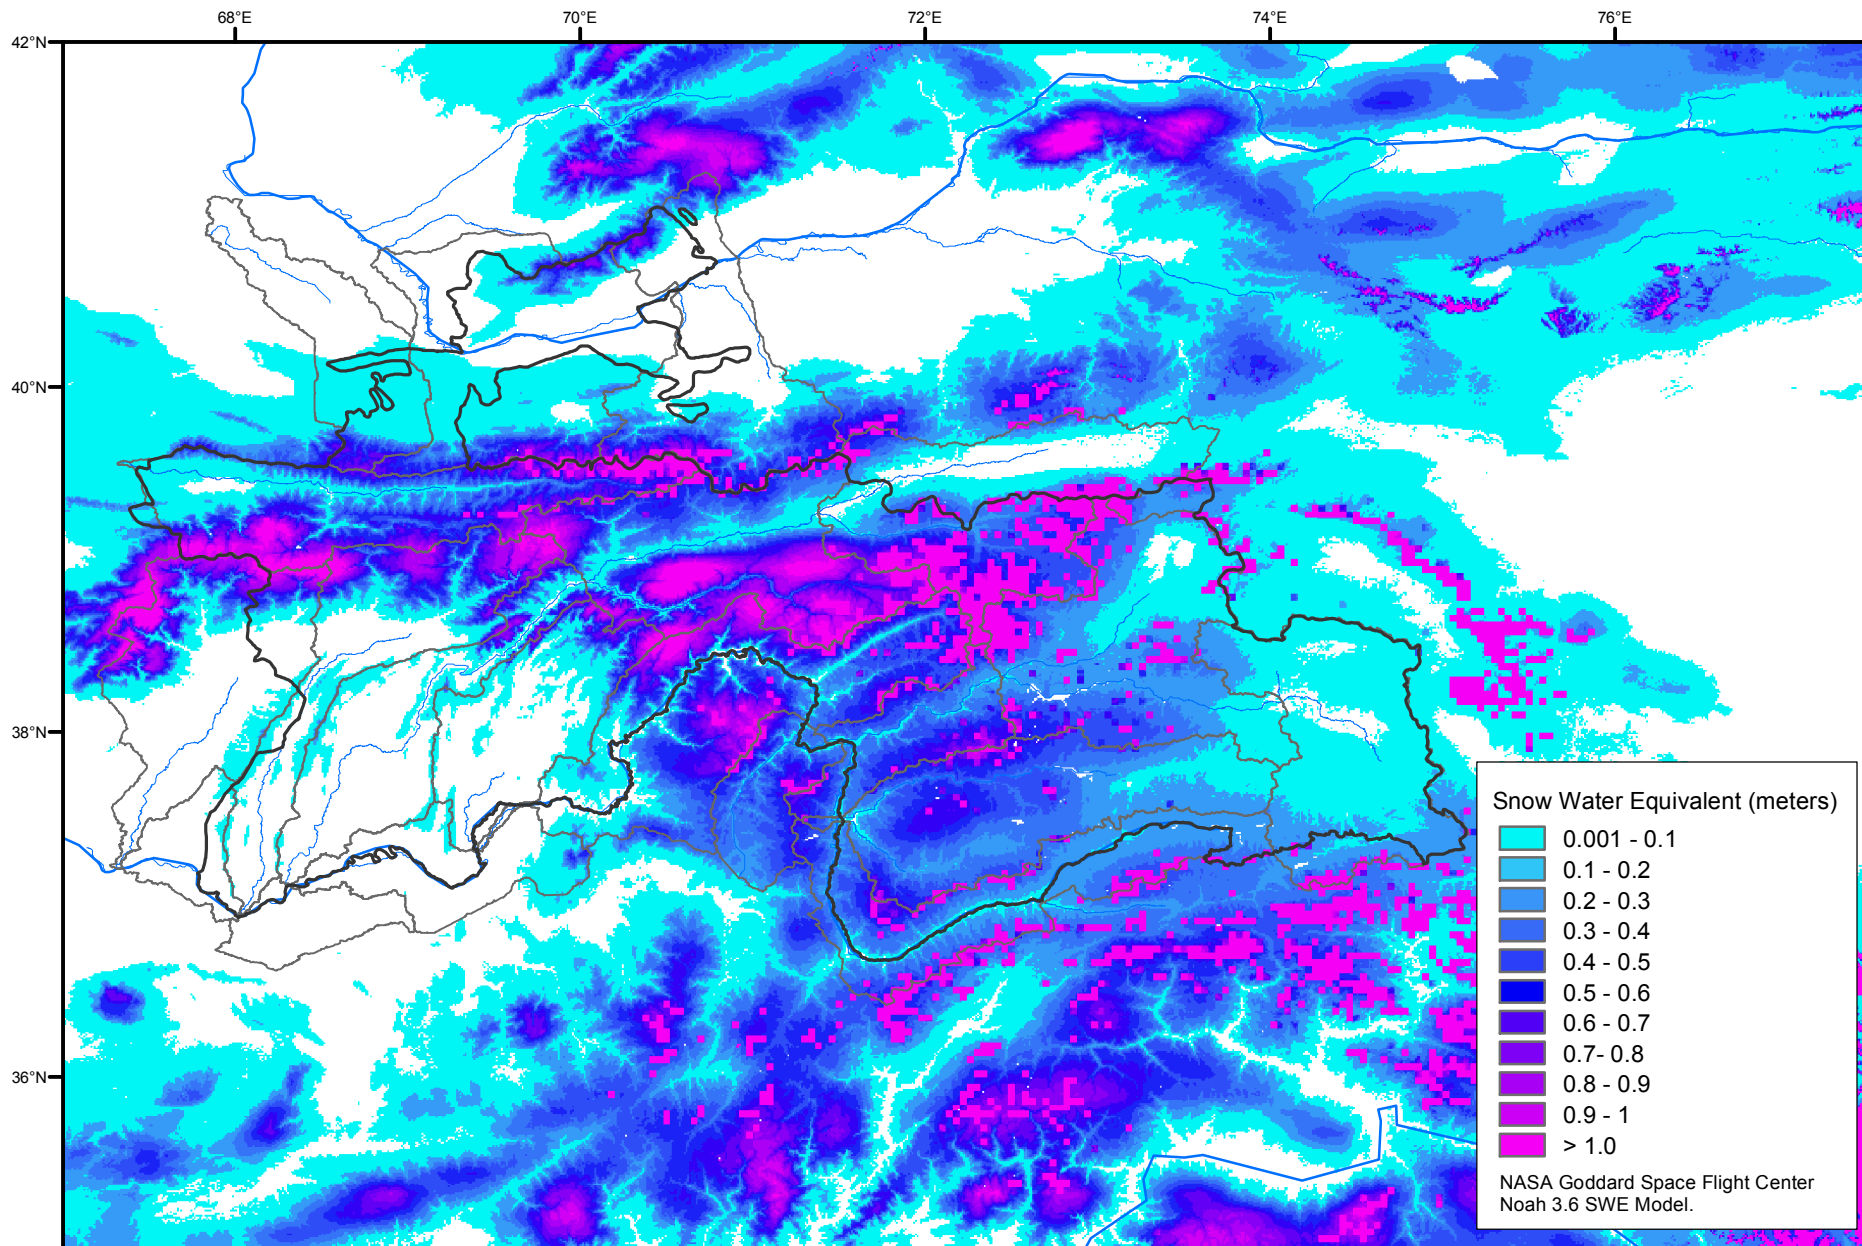

# Snow Water Equivalent by Basin

March 11, 2015

Map created by USGS/EROS