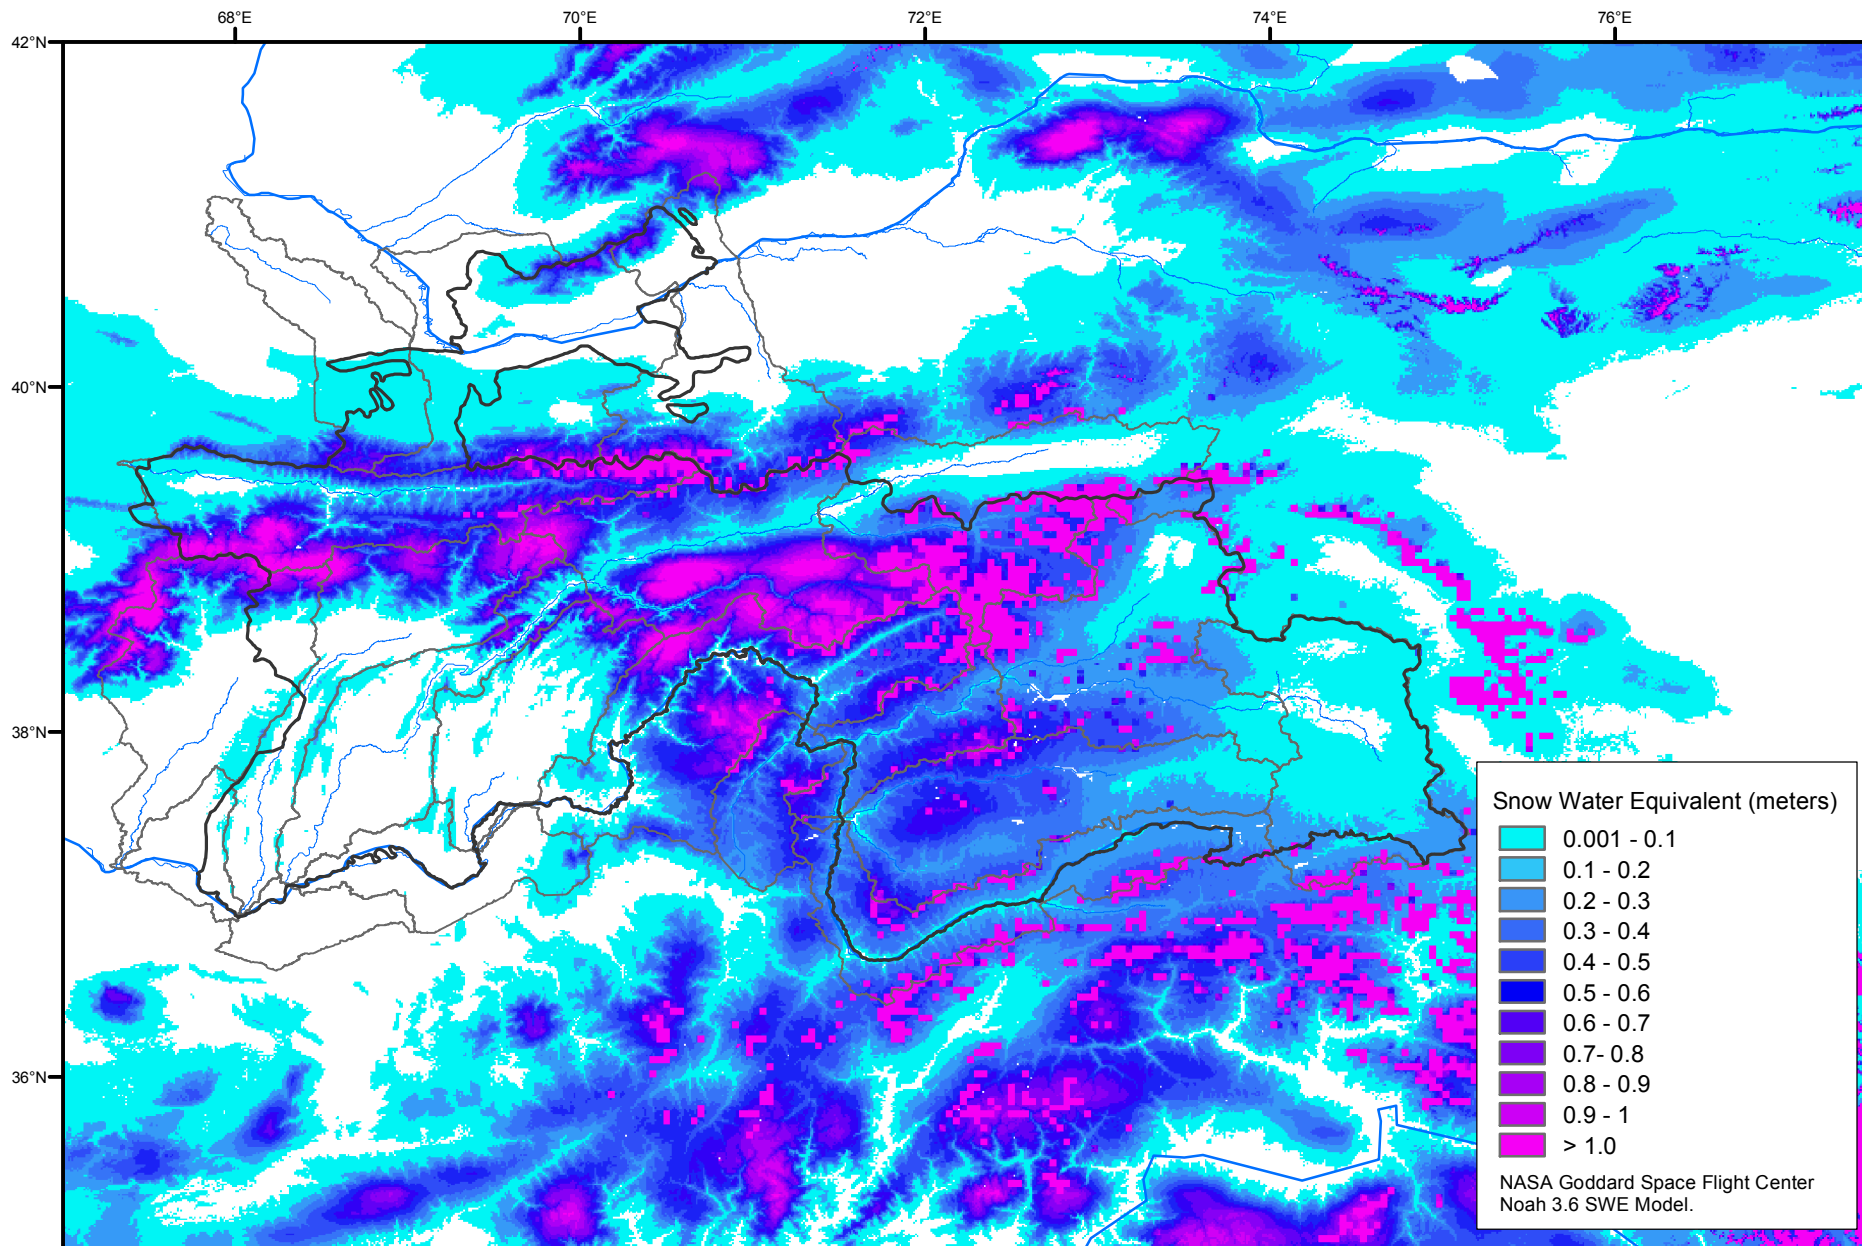

Snow Water Equivalent by Basin

March 12, 2015

Map created by USGS/EROS