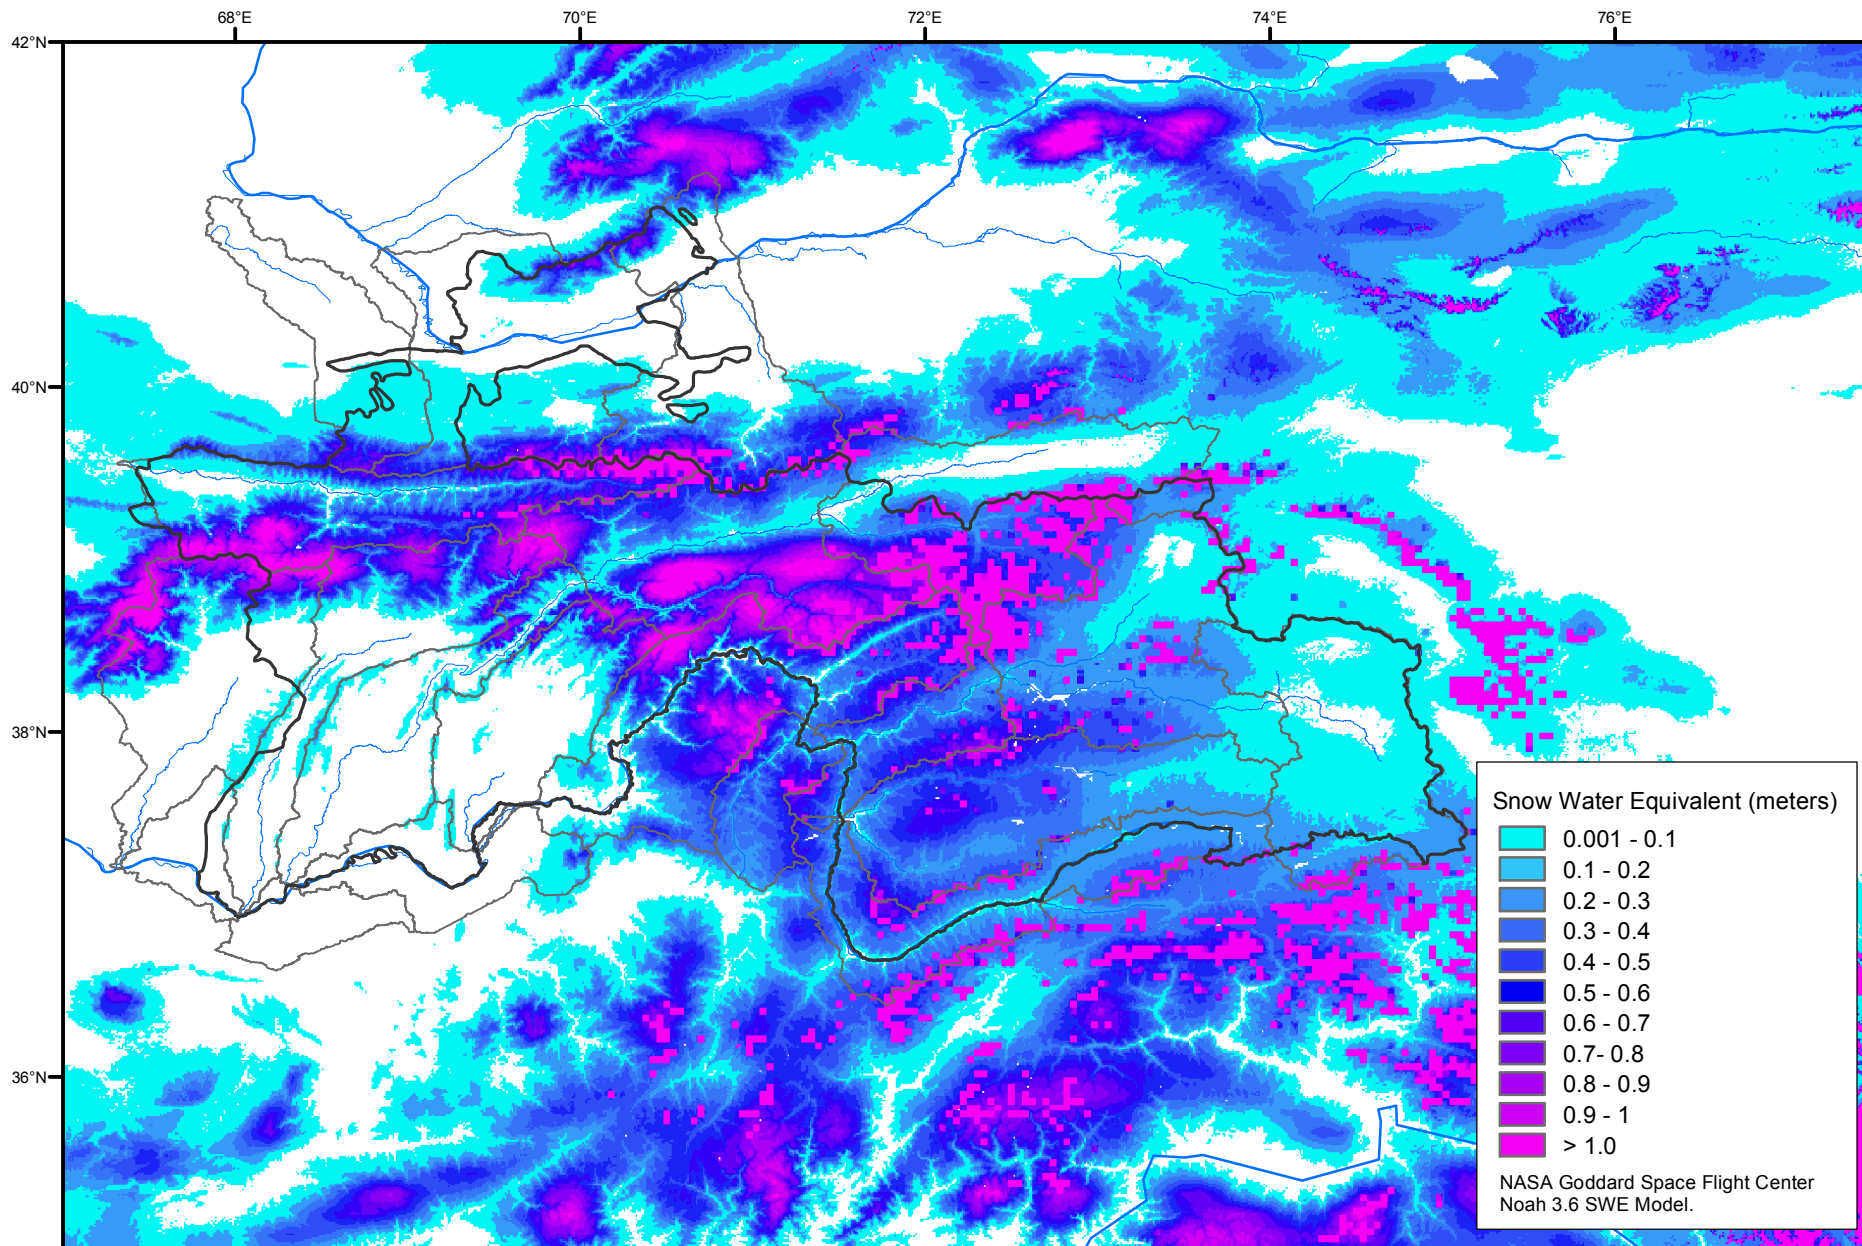

Snow Water Equivalent by Basin

March 13, 2015

Map created by USGS/EROS