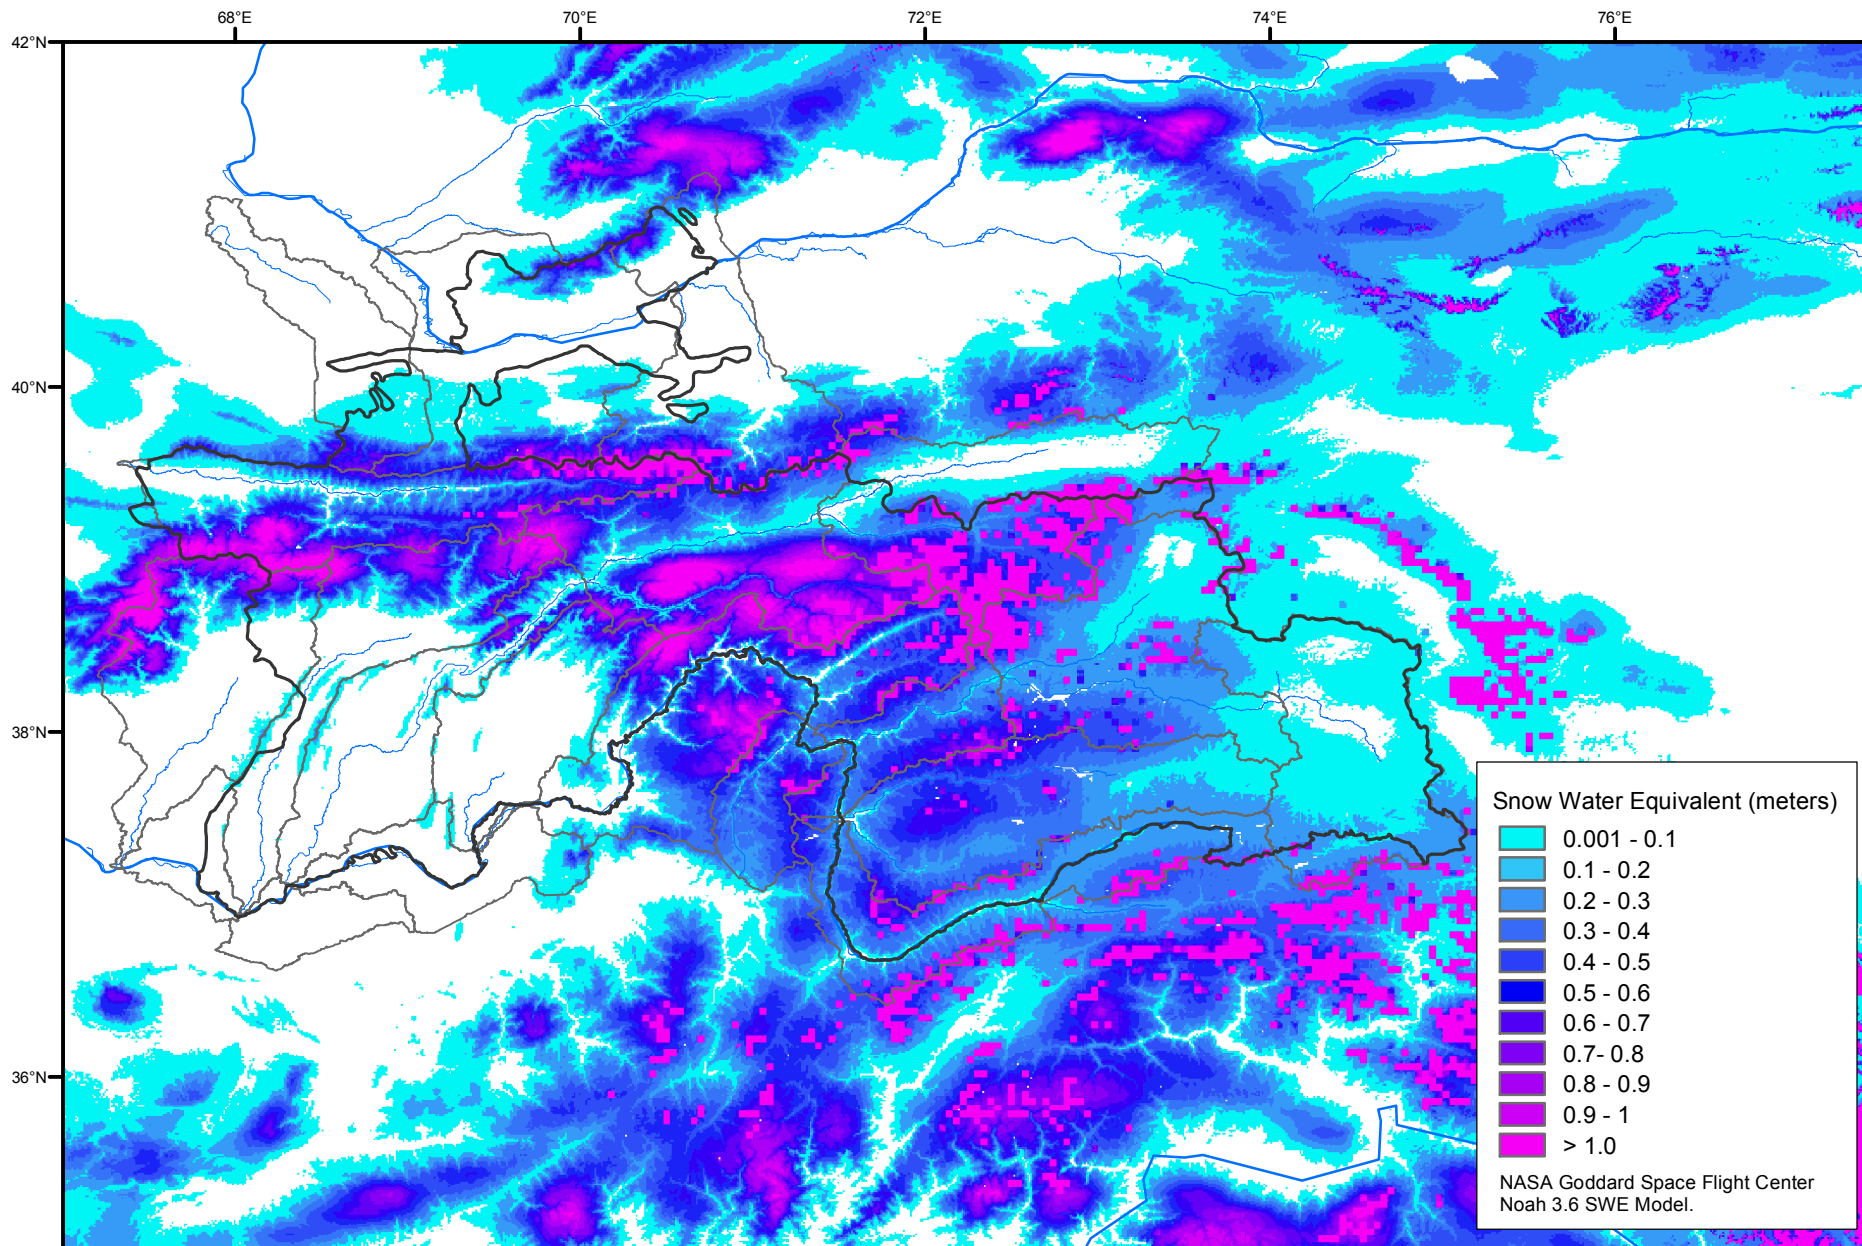

Snow Water Equivalent by Basin

March 14, 2015

Map created by USGS/EROS