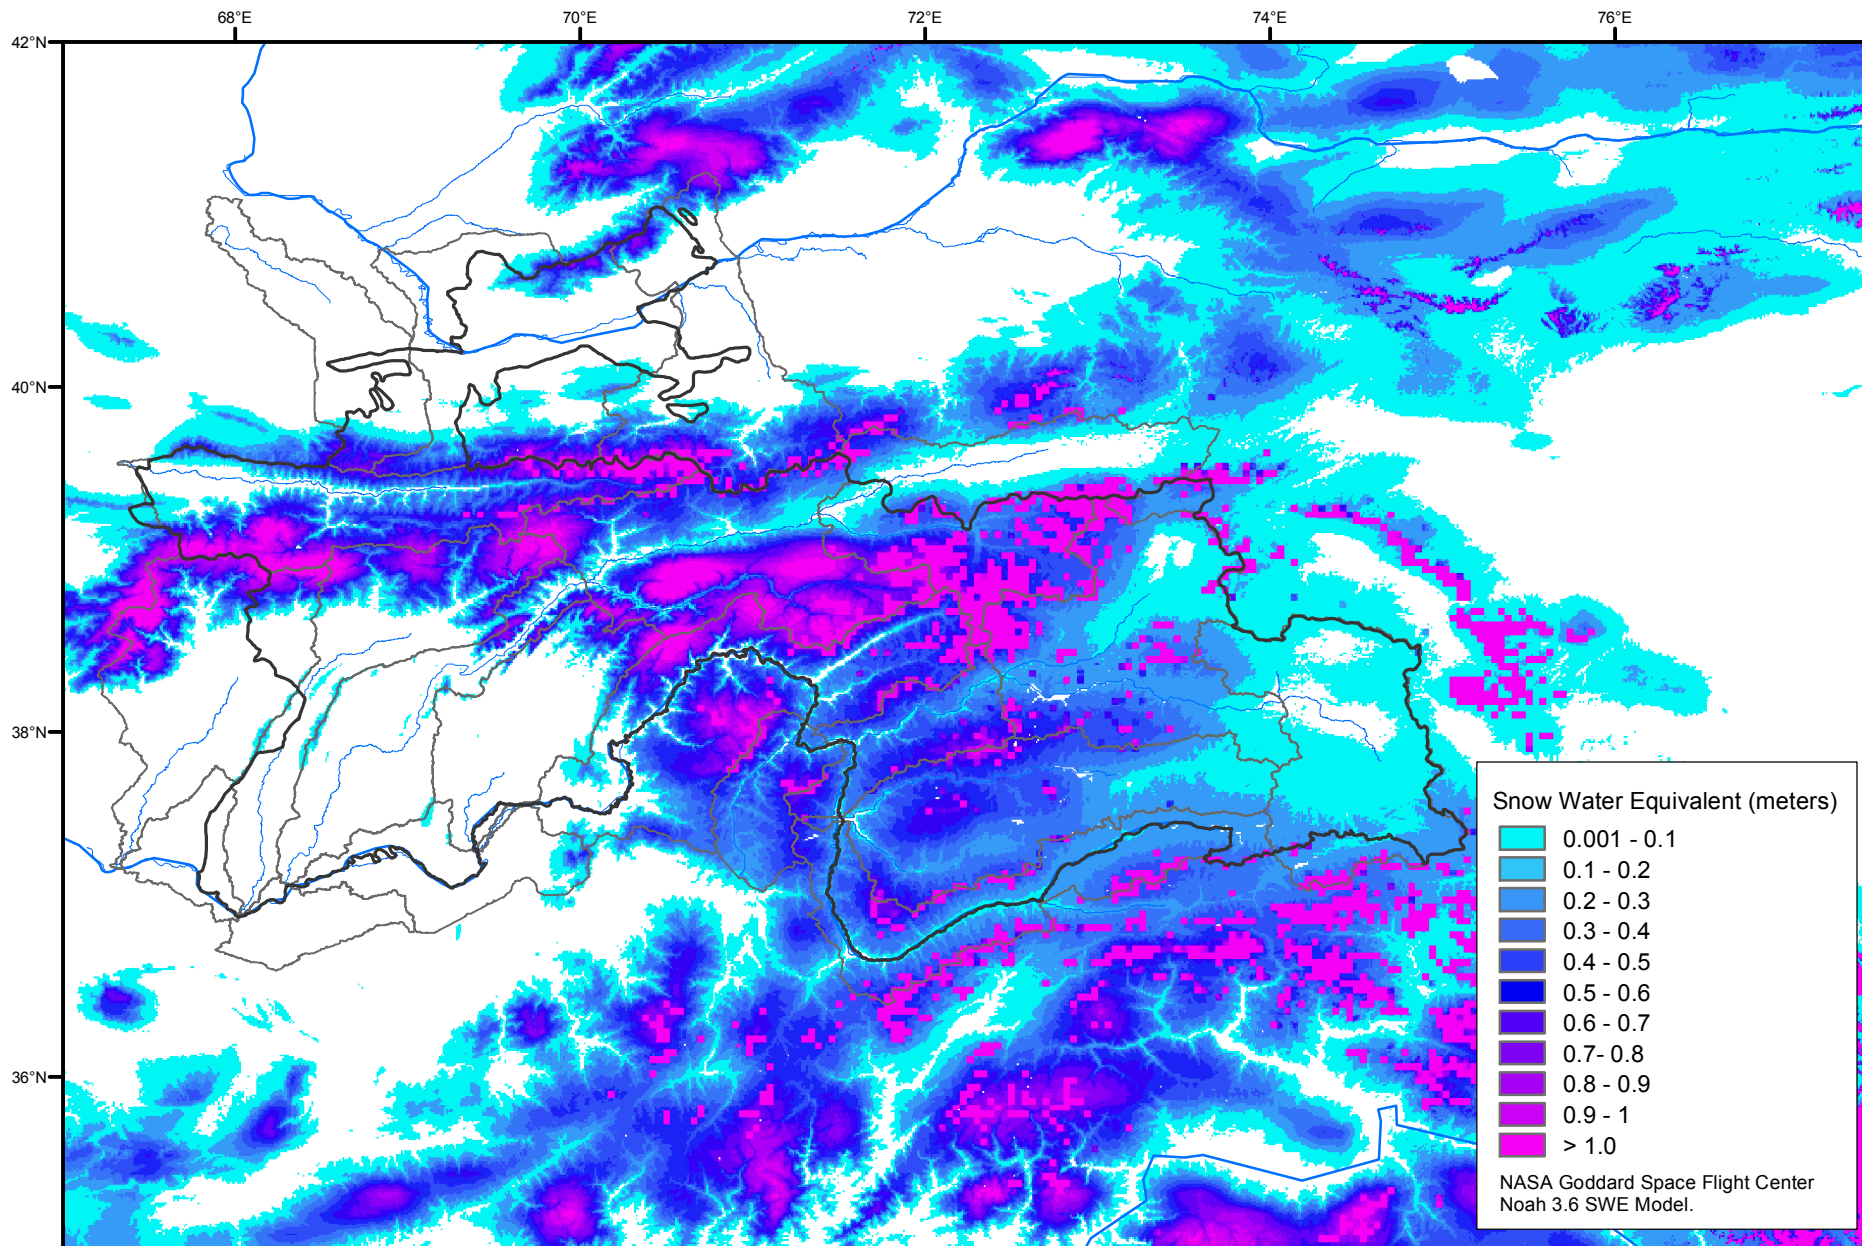

Snow Water Equivalent by Basin

March 16, 2015

Map created by USGS/EROS