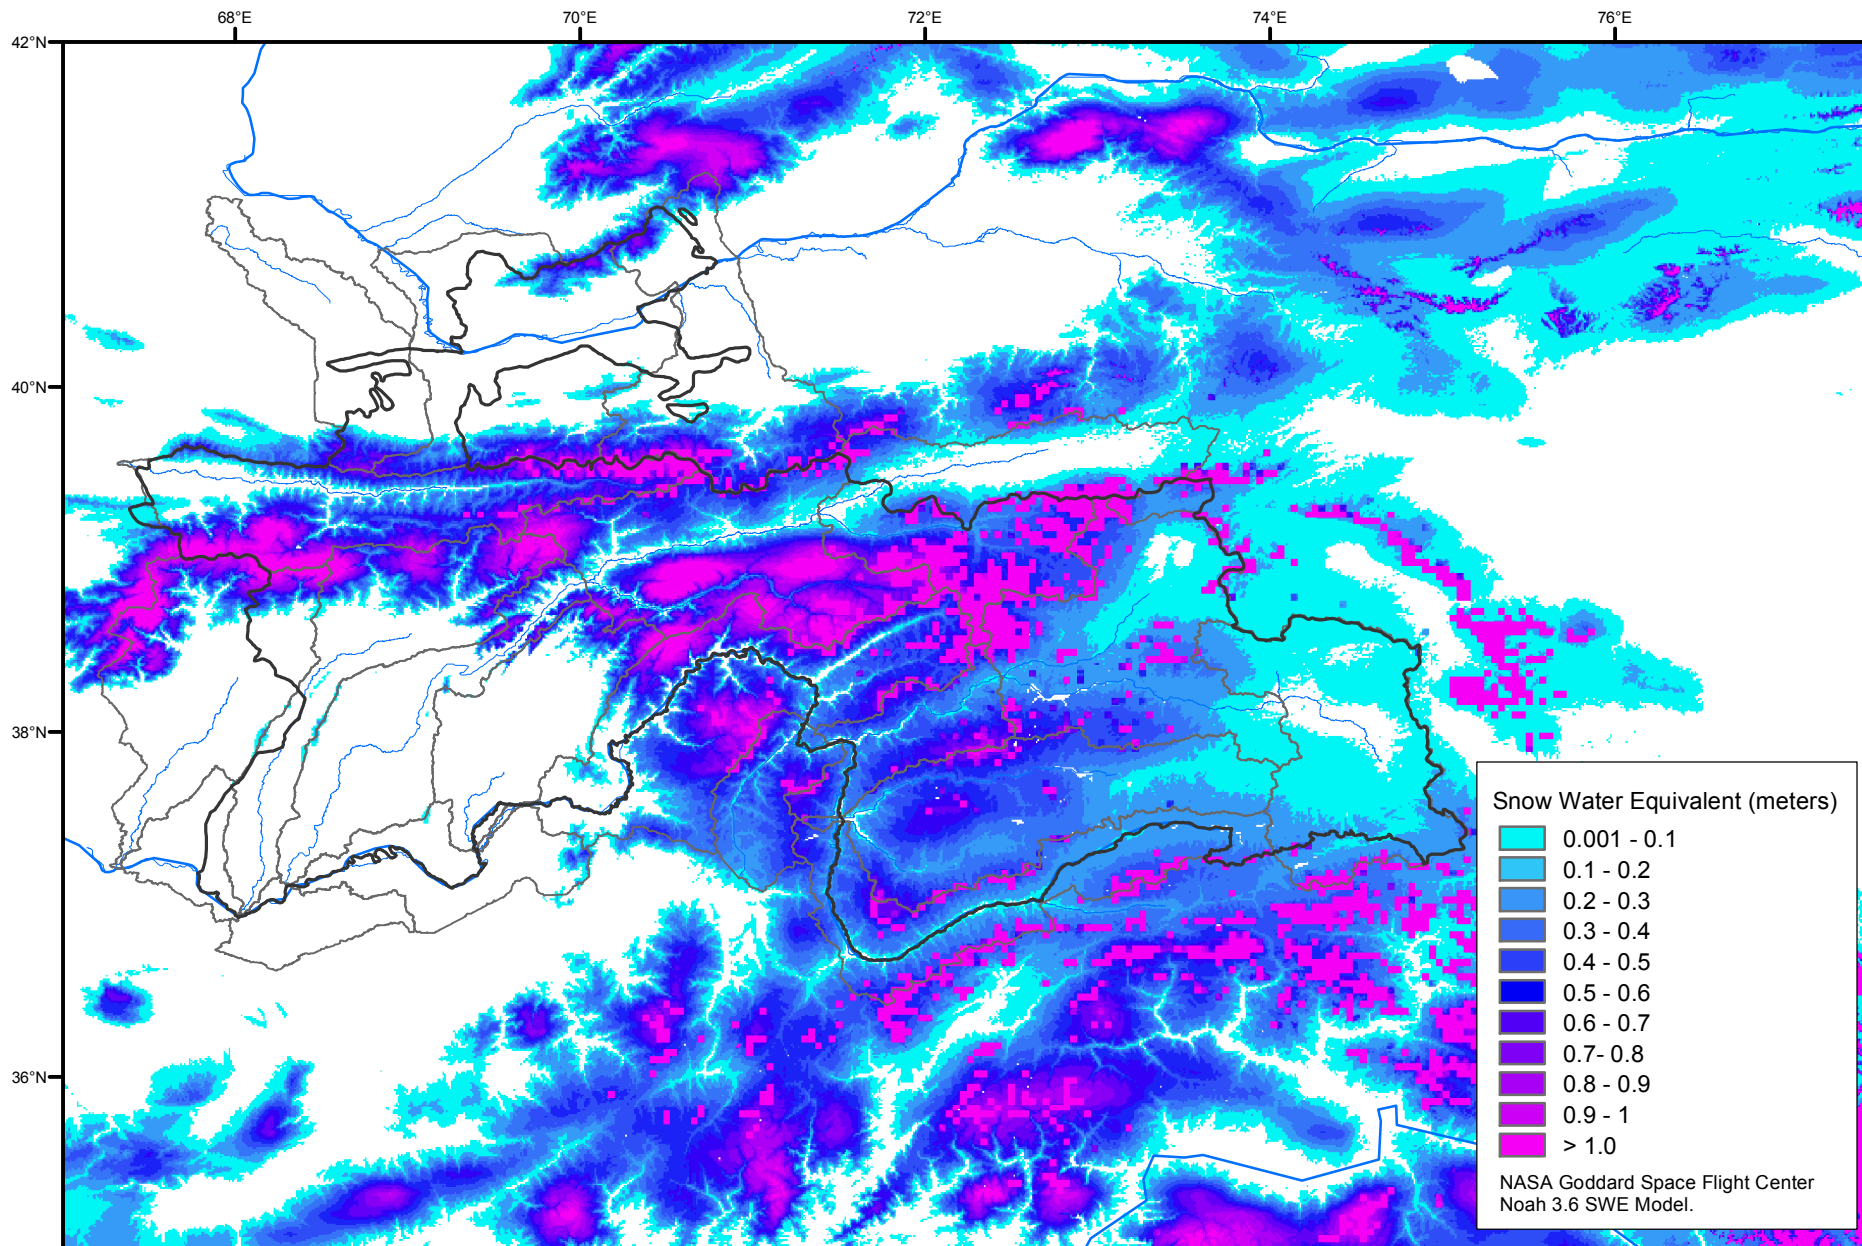

Snow Water Equivalent by Basin

March 20, 2015

Map created by USGS/EROS