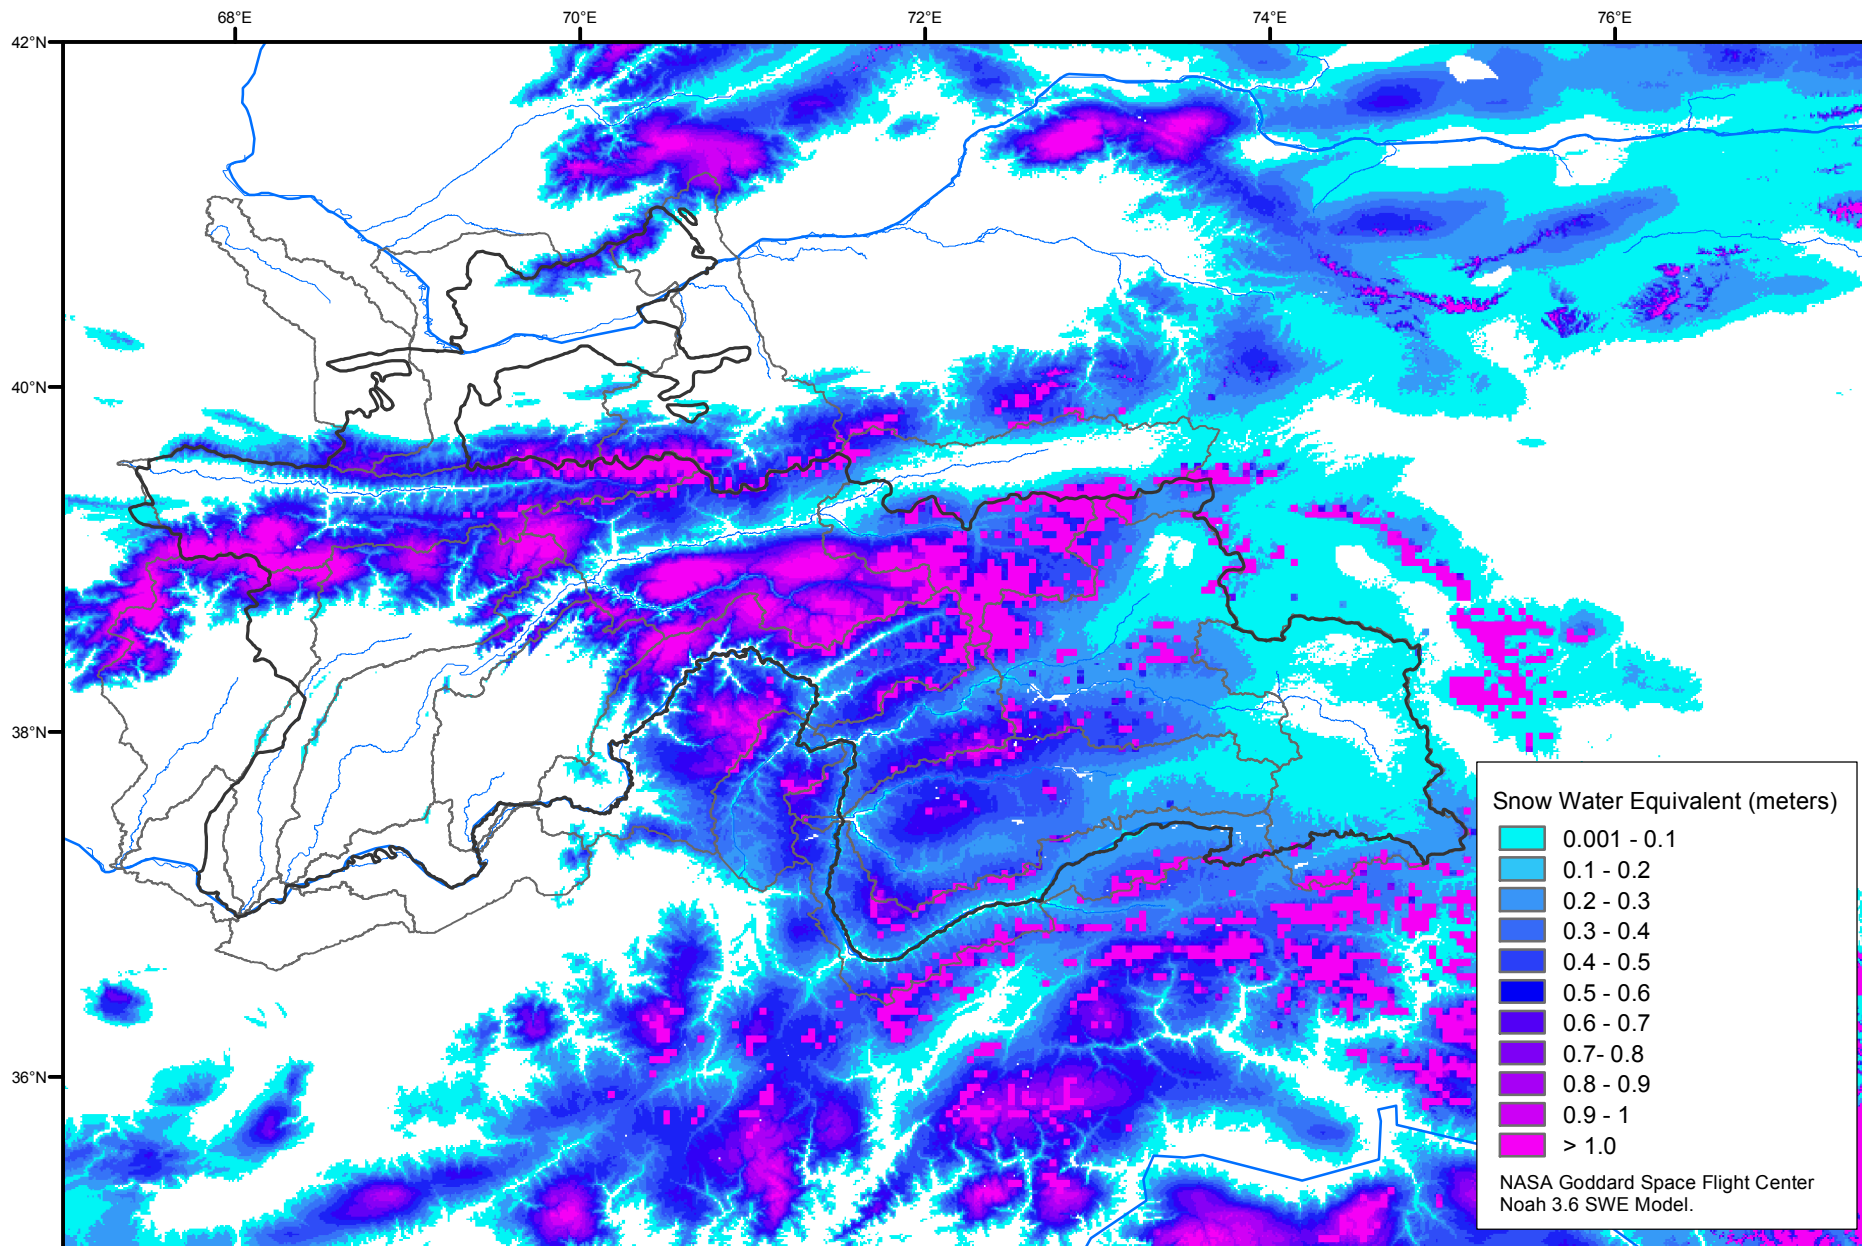

Snow Water Equivalent by Basin

March 21, 2015

Map created by USGS/EROS