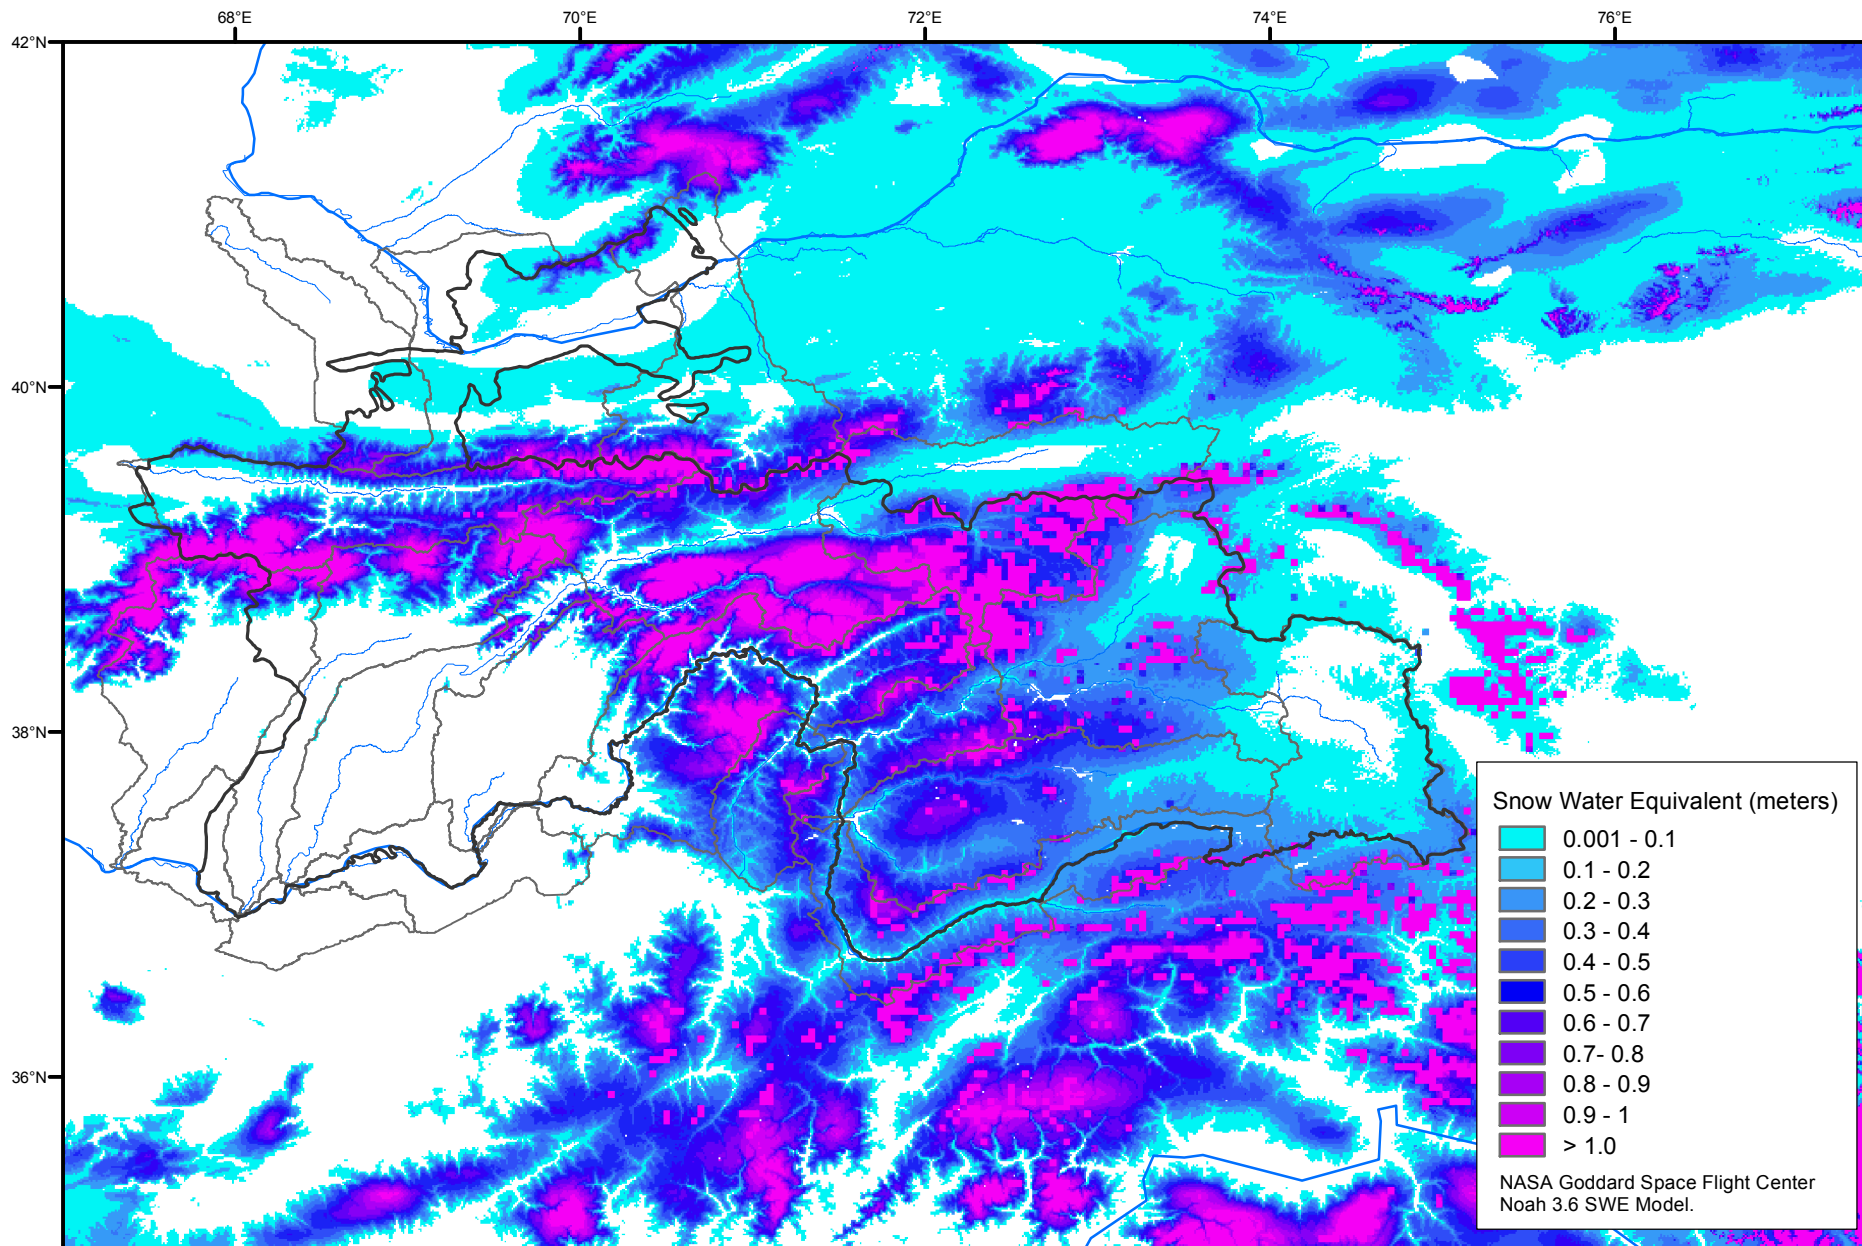

# Snow Water Equivalent by Basin

April 01, 2015

Map created by USGS/EROS