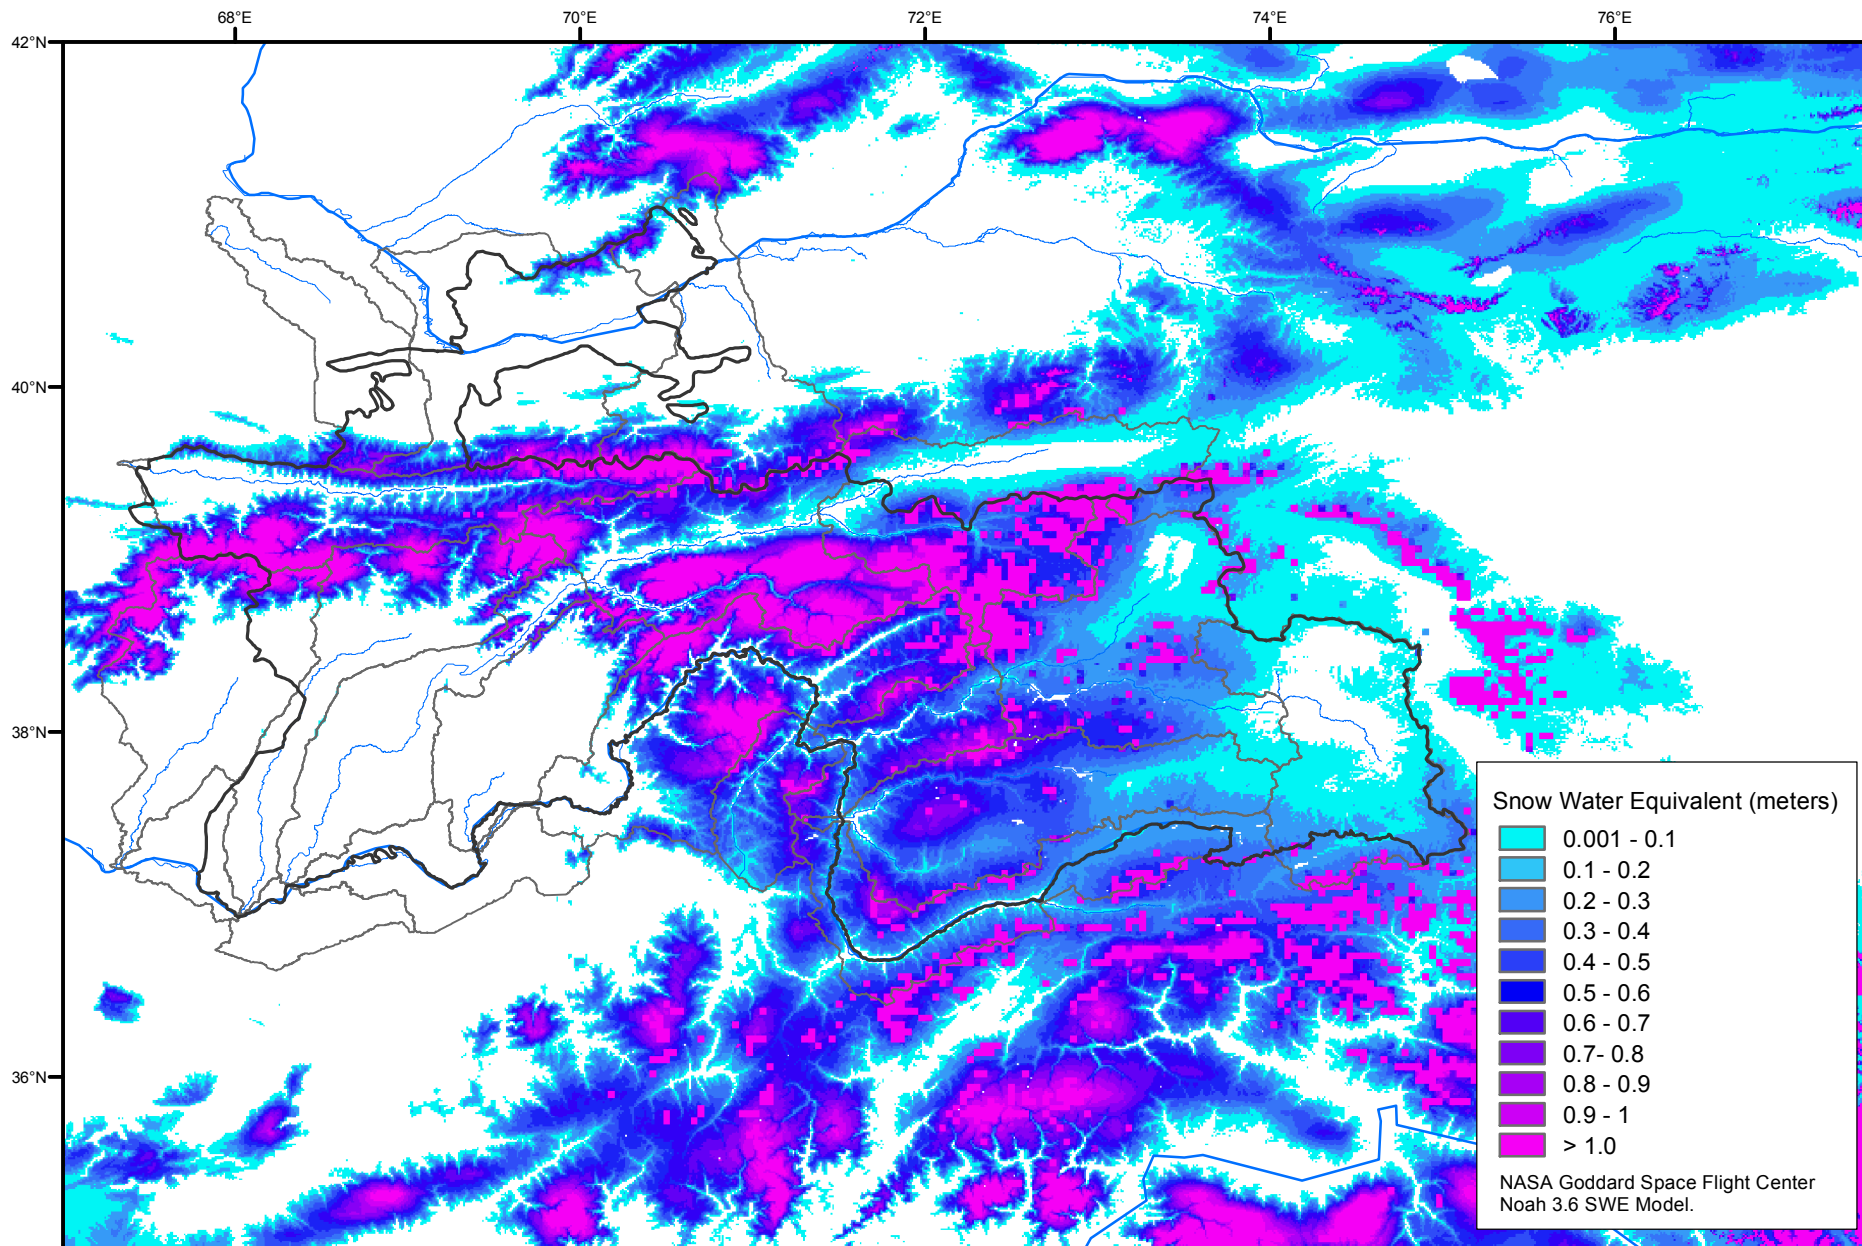

Snow Water Equivalent by Basin

April 06, 2015

Map created by USGS/EROS