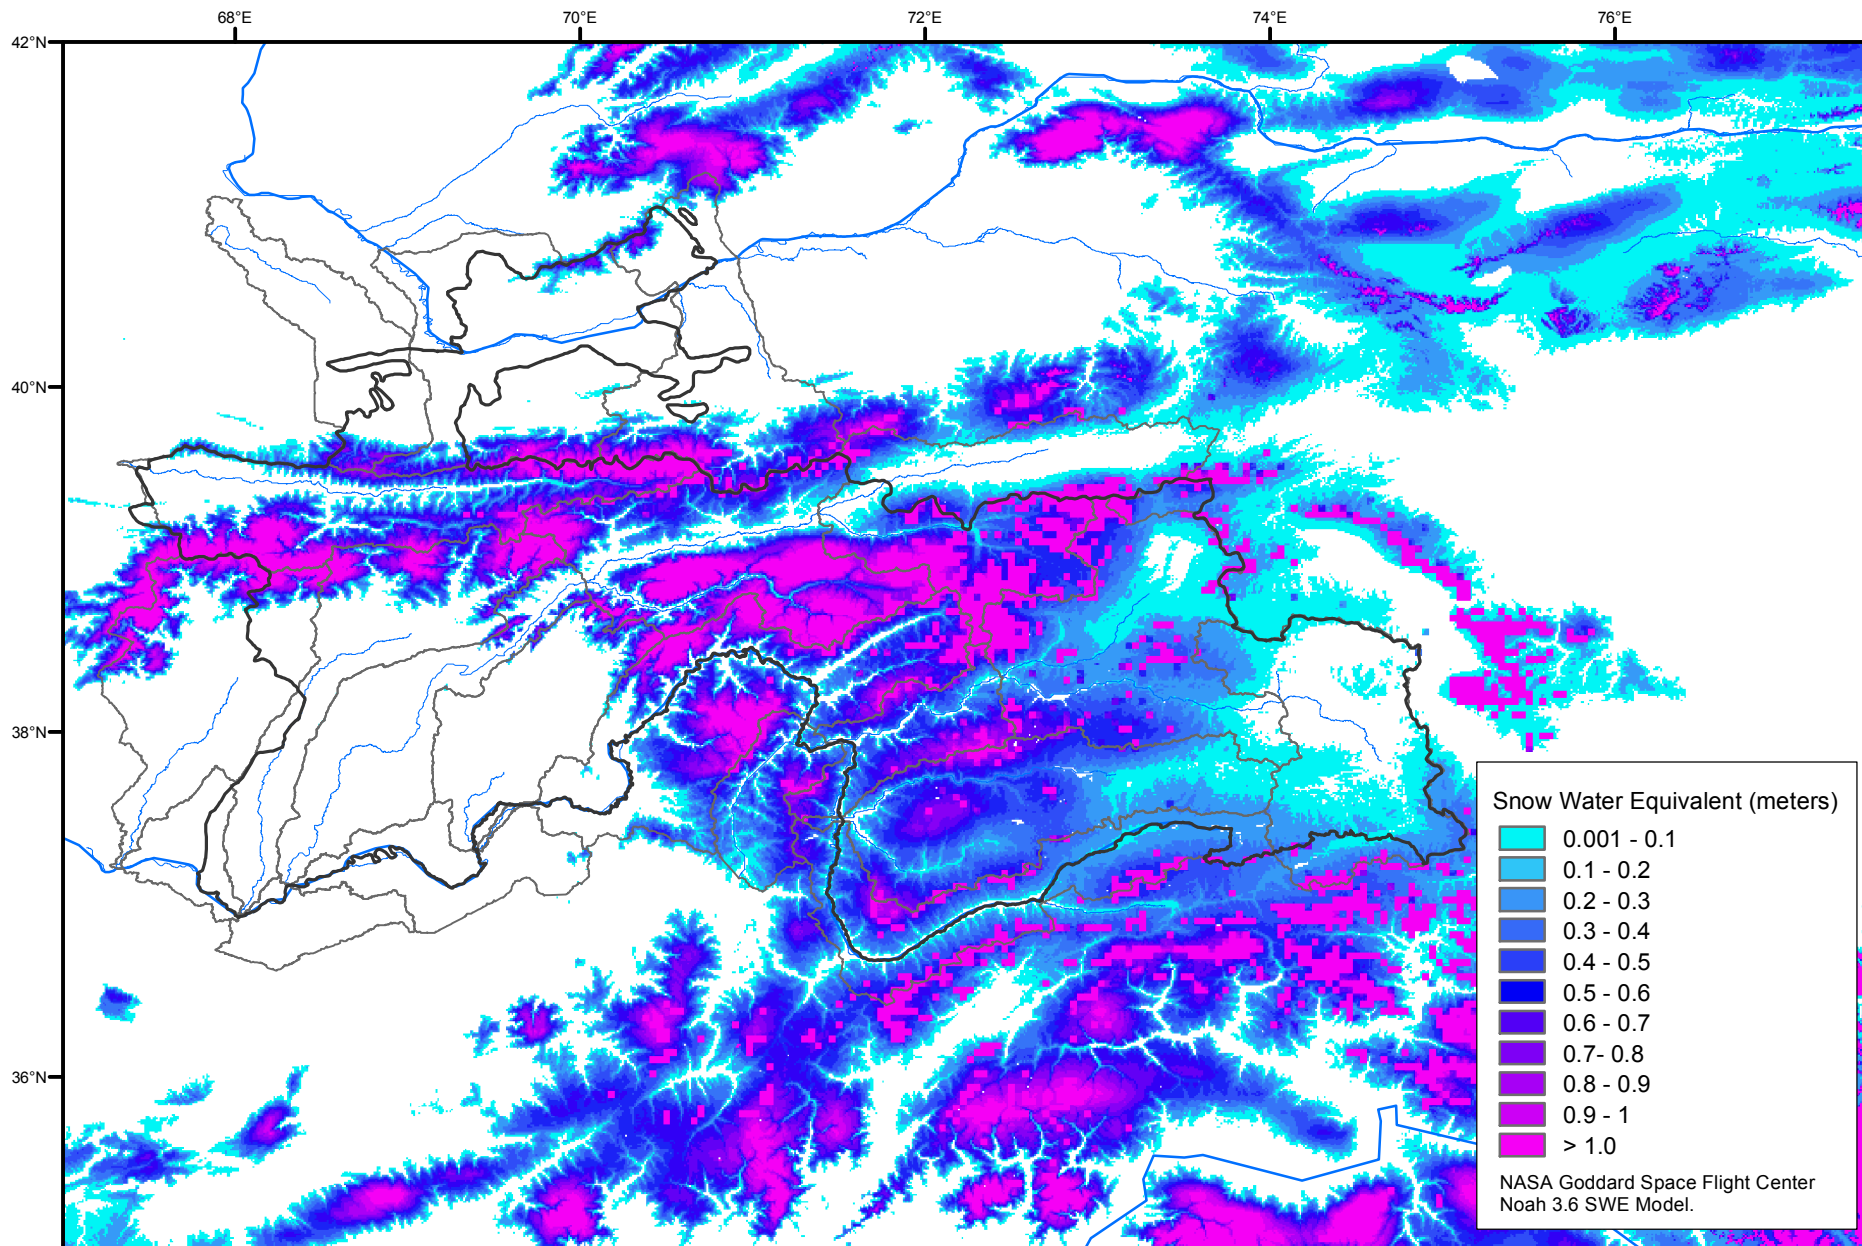

# Snow Water Equivalent by Basin

April 15, 2015

Map created by USGS/EROS