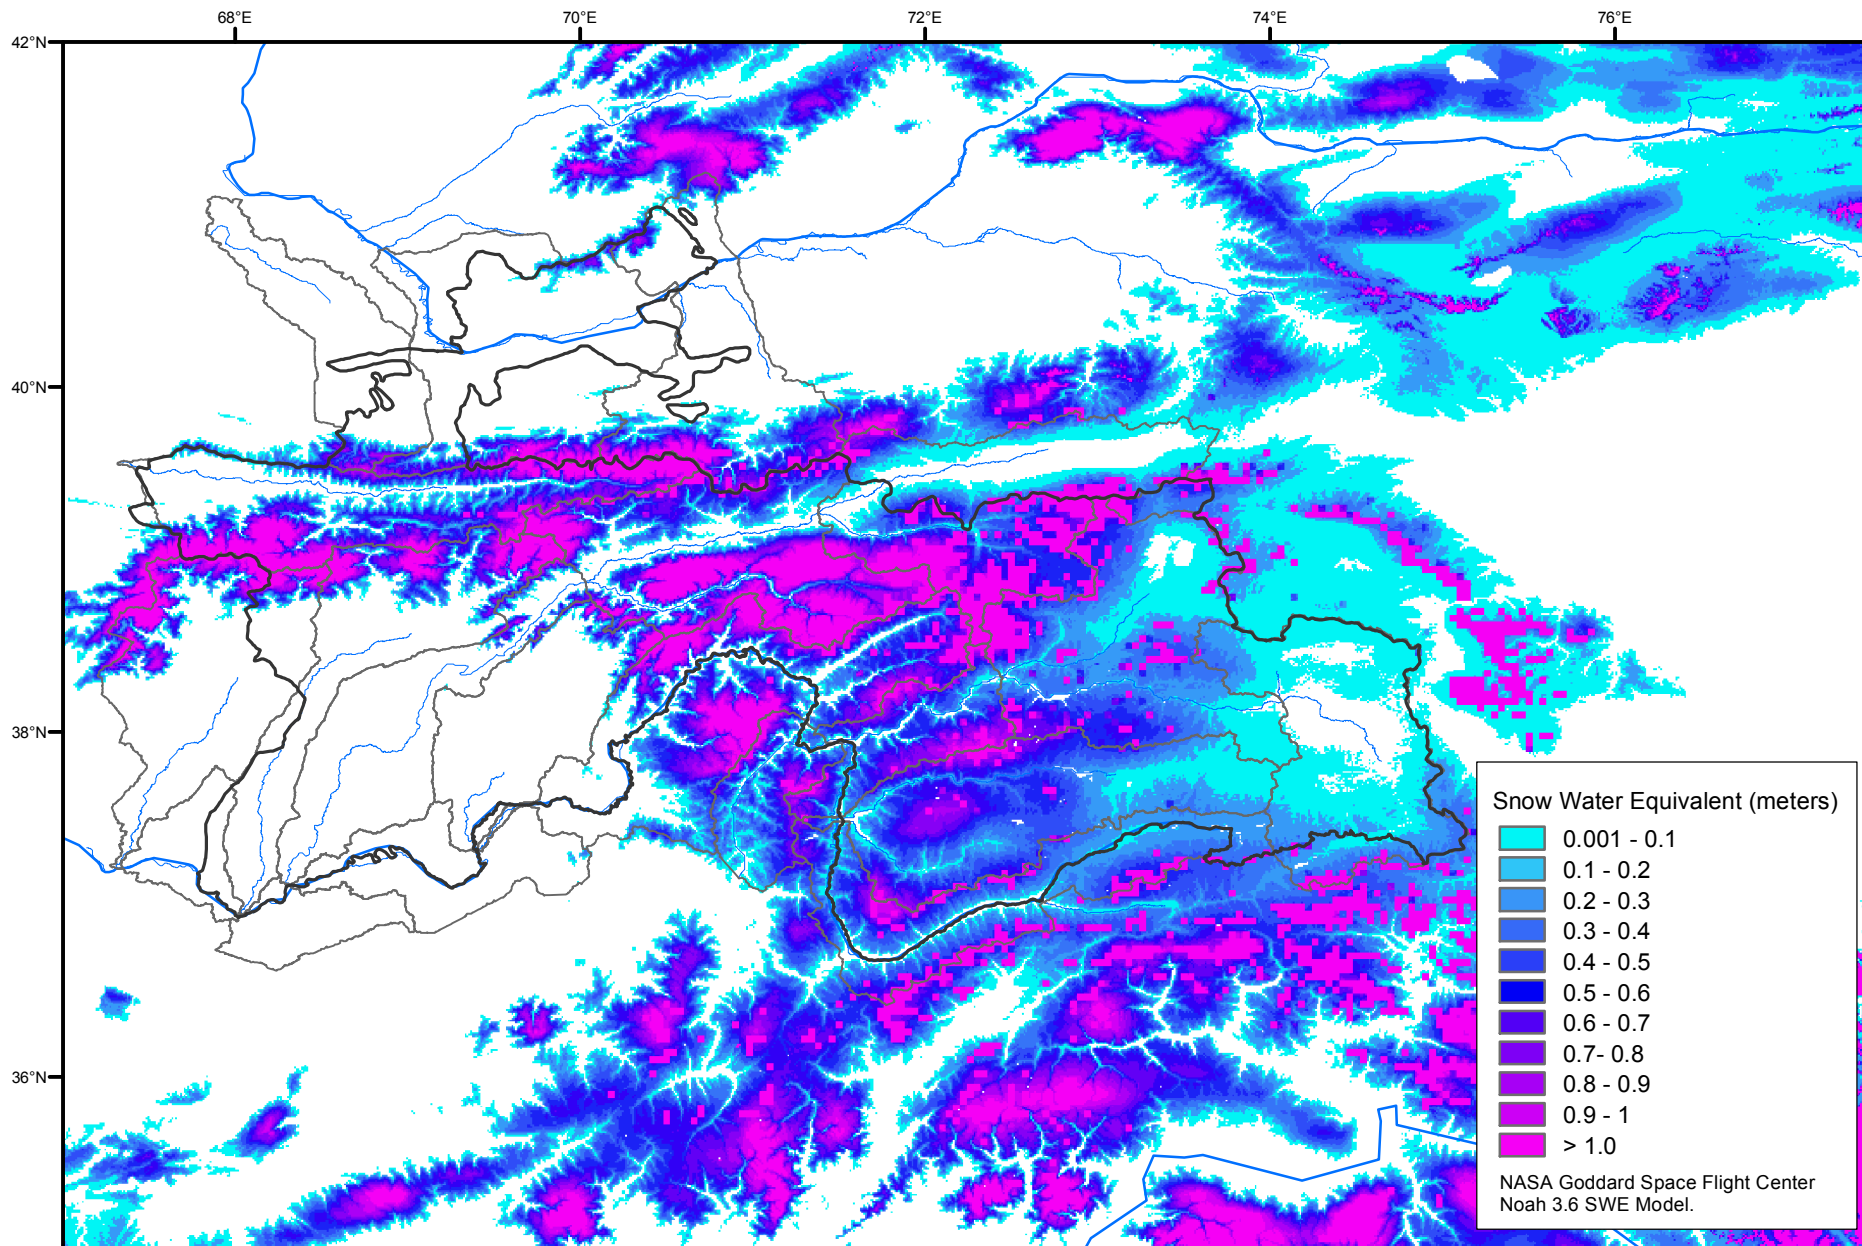

# Snow Water Equivalent by Basin

April 19, 2015

Map created by USGS/EROS