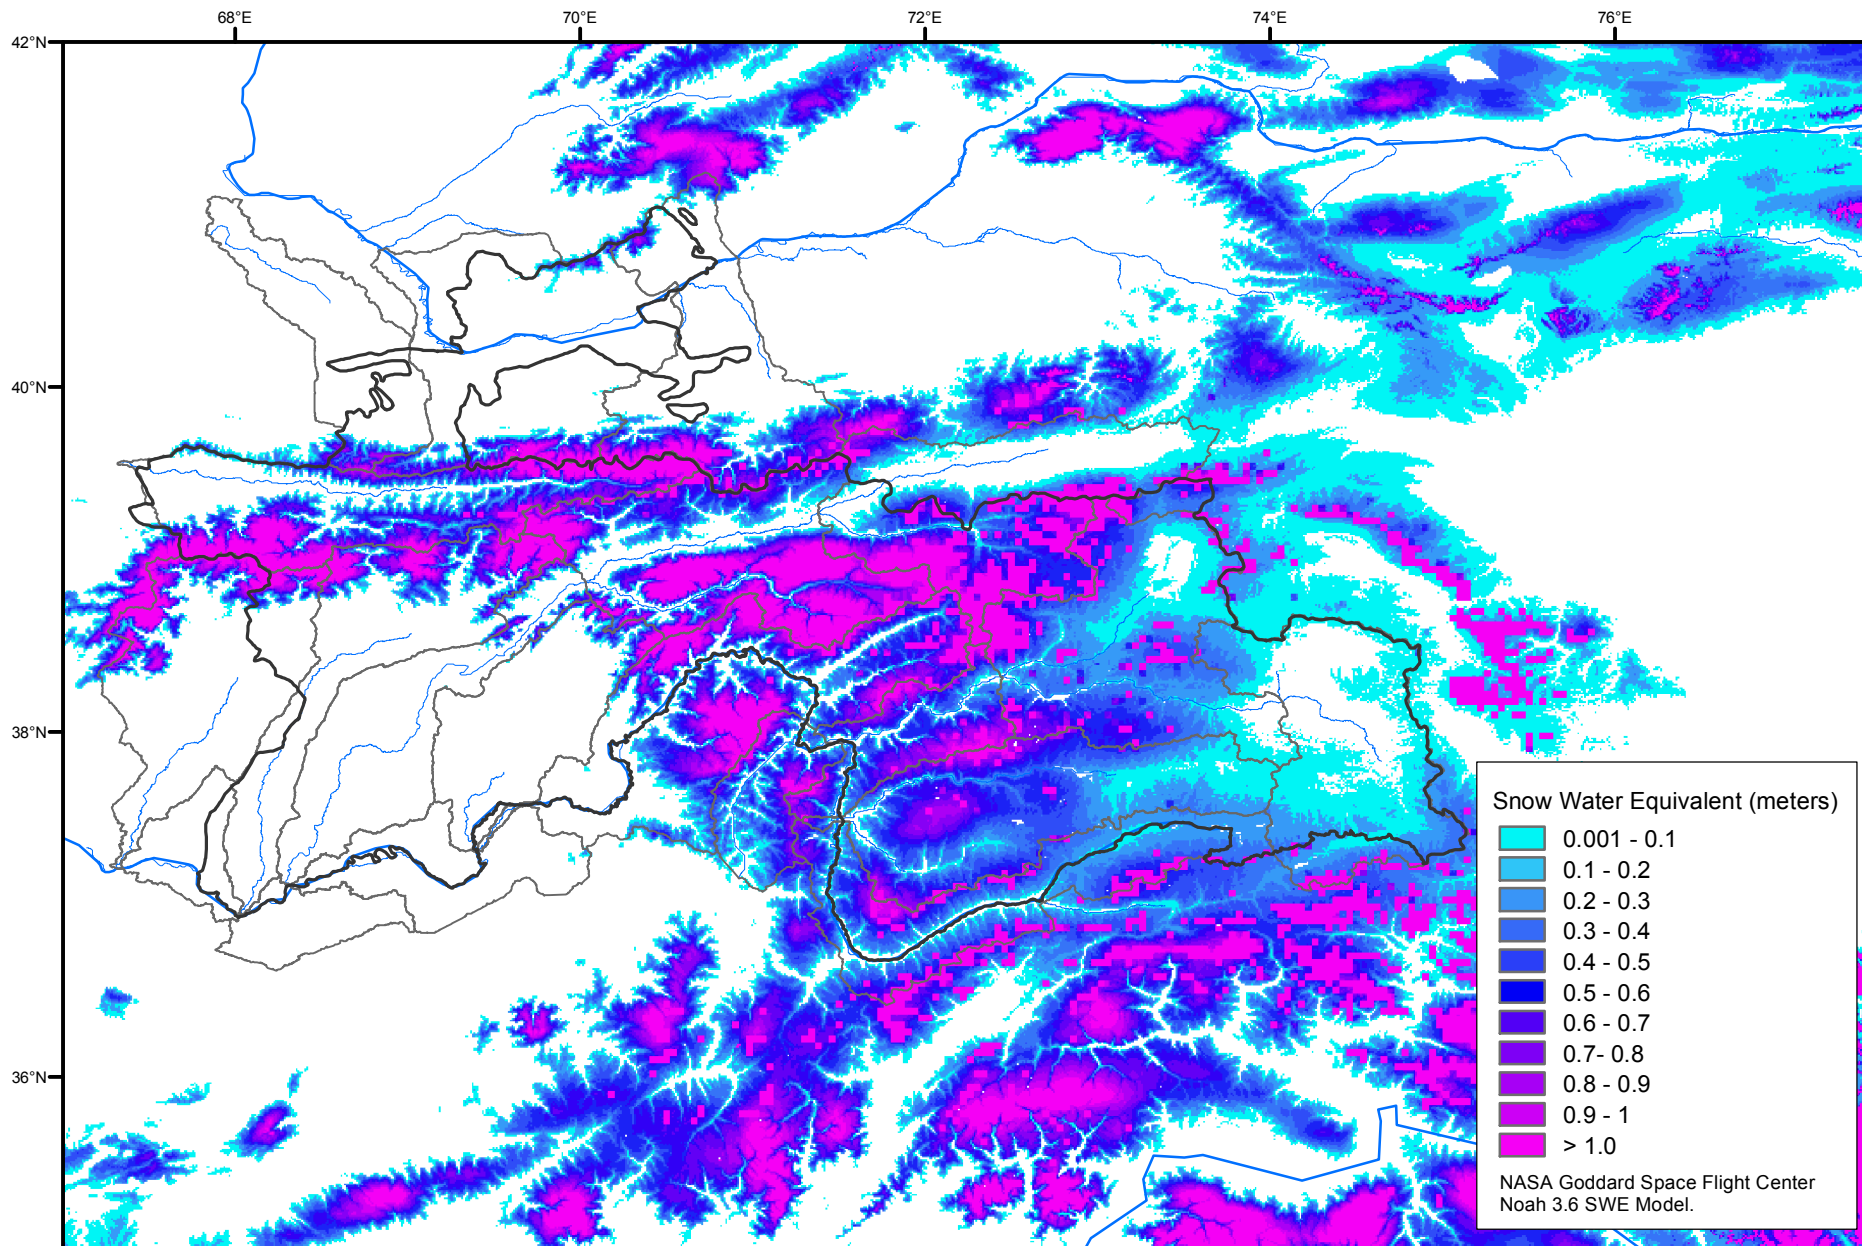

Snow Water Equivalent by Basin

April 23, 2015

Map created by USGS/EROS