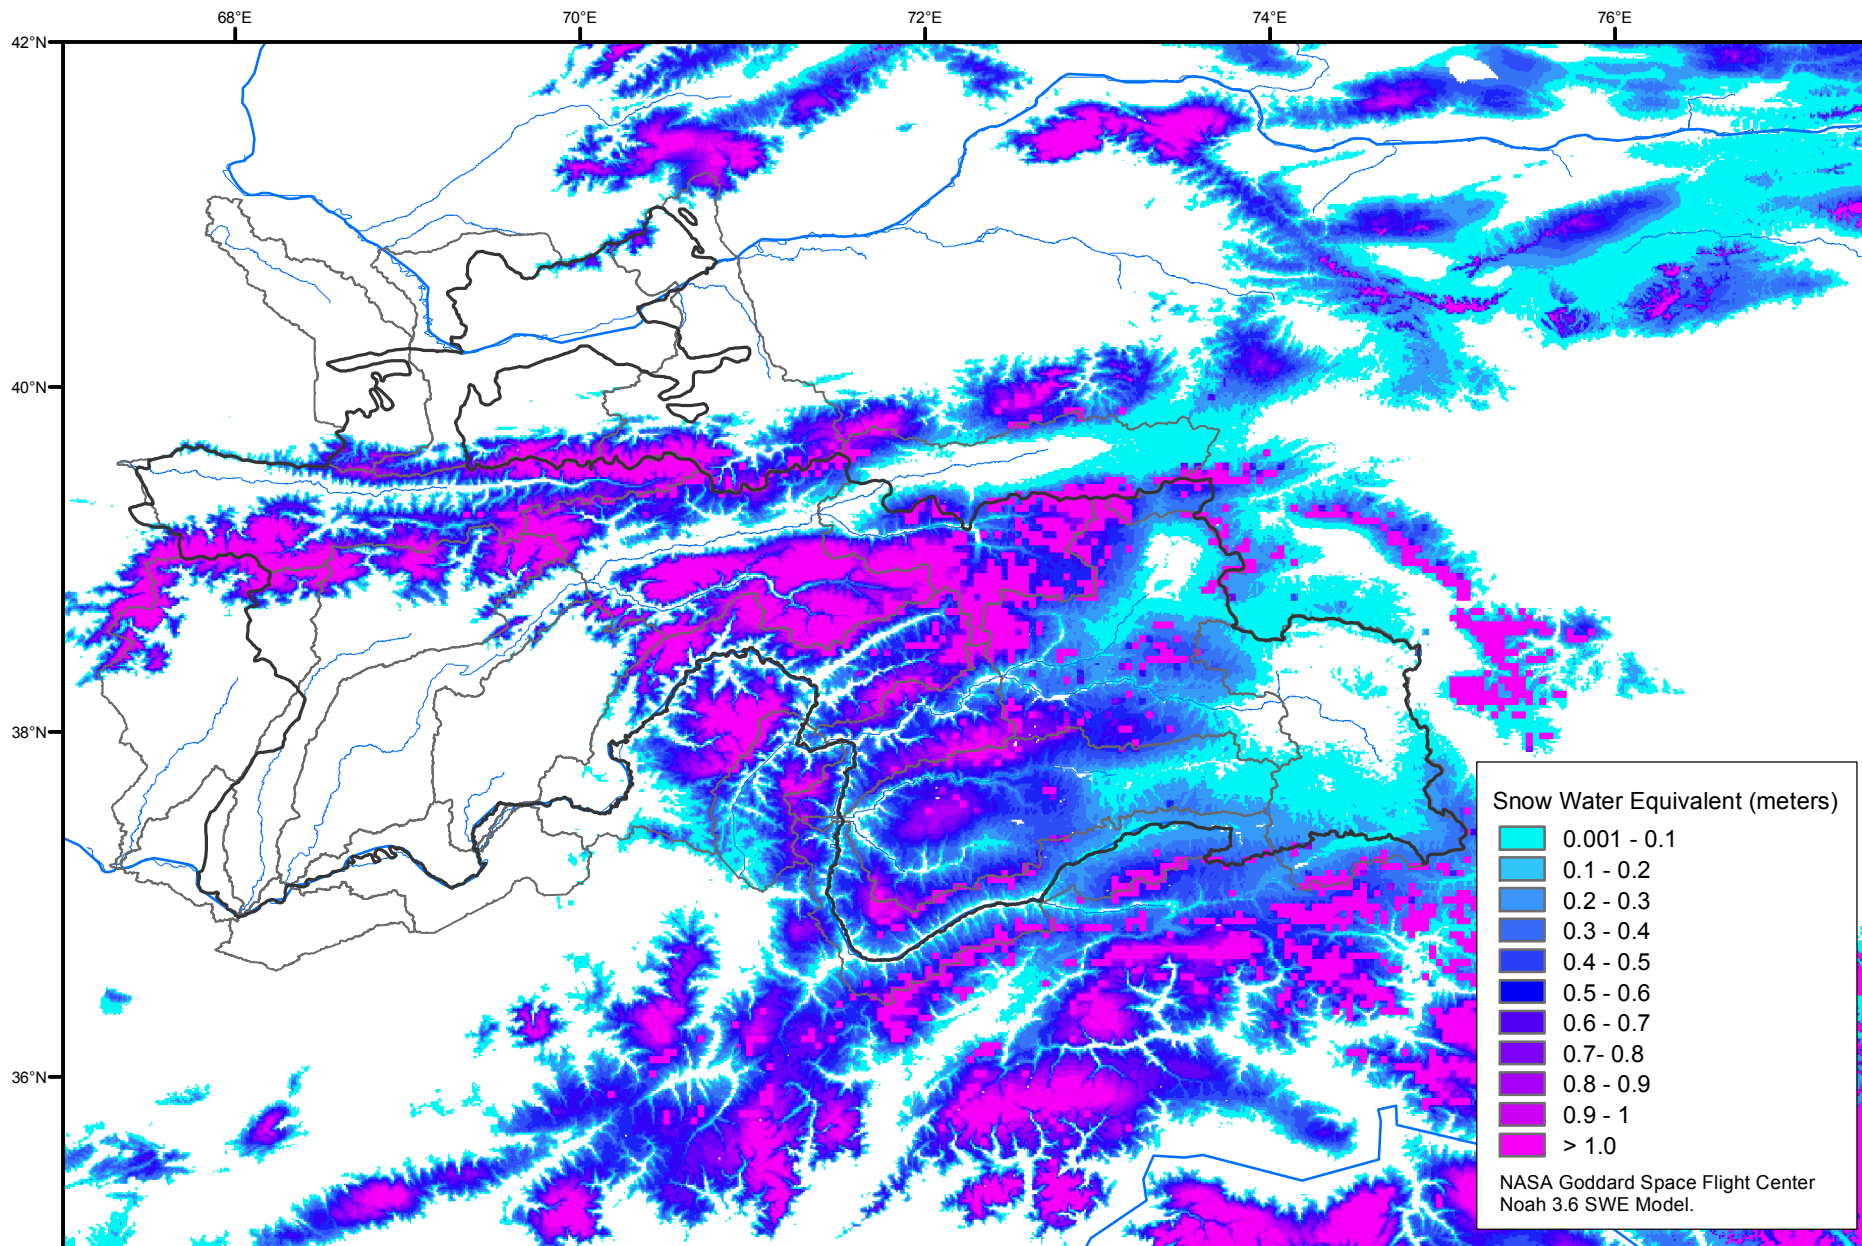

Snow Water Equivalent by Basin

April 28, 2015

Map created by USGS/EROS