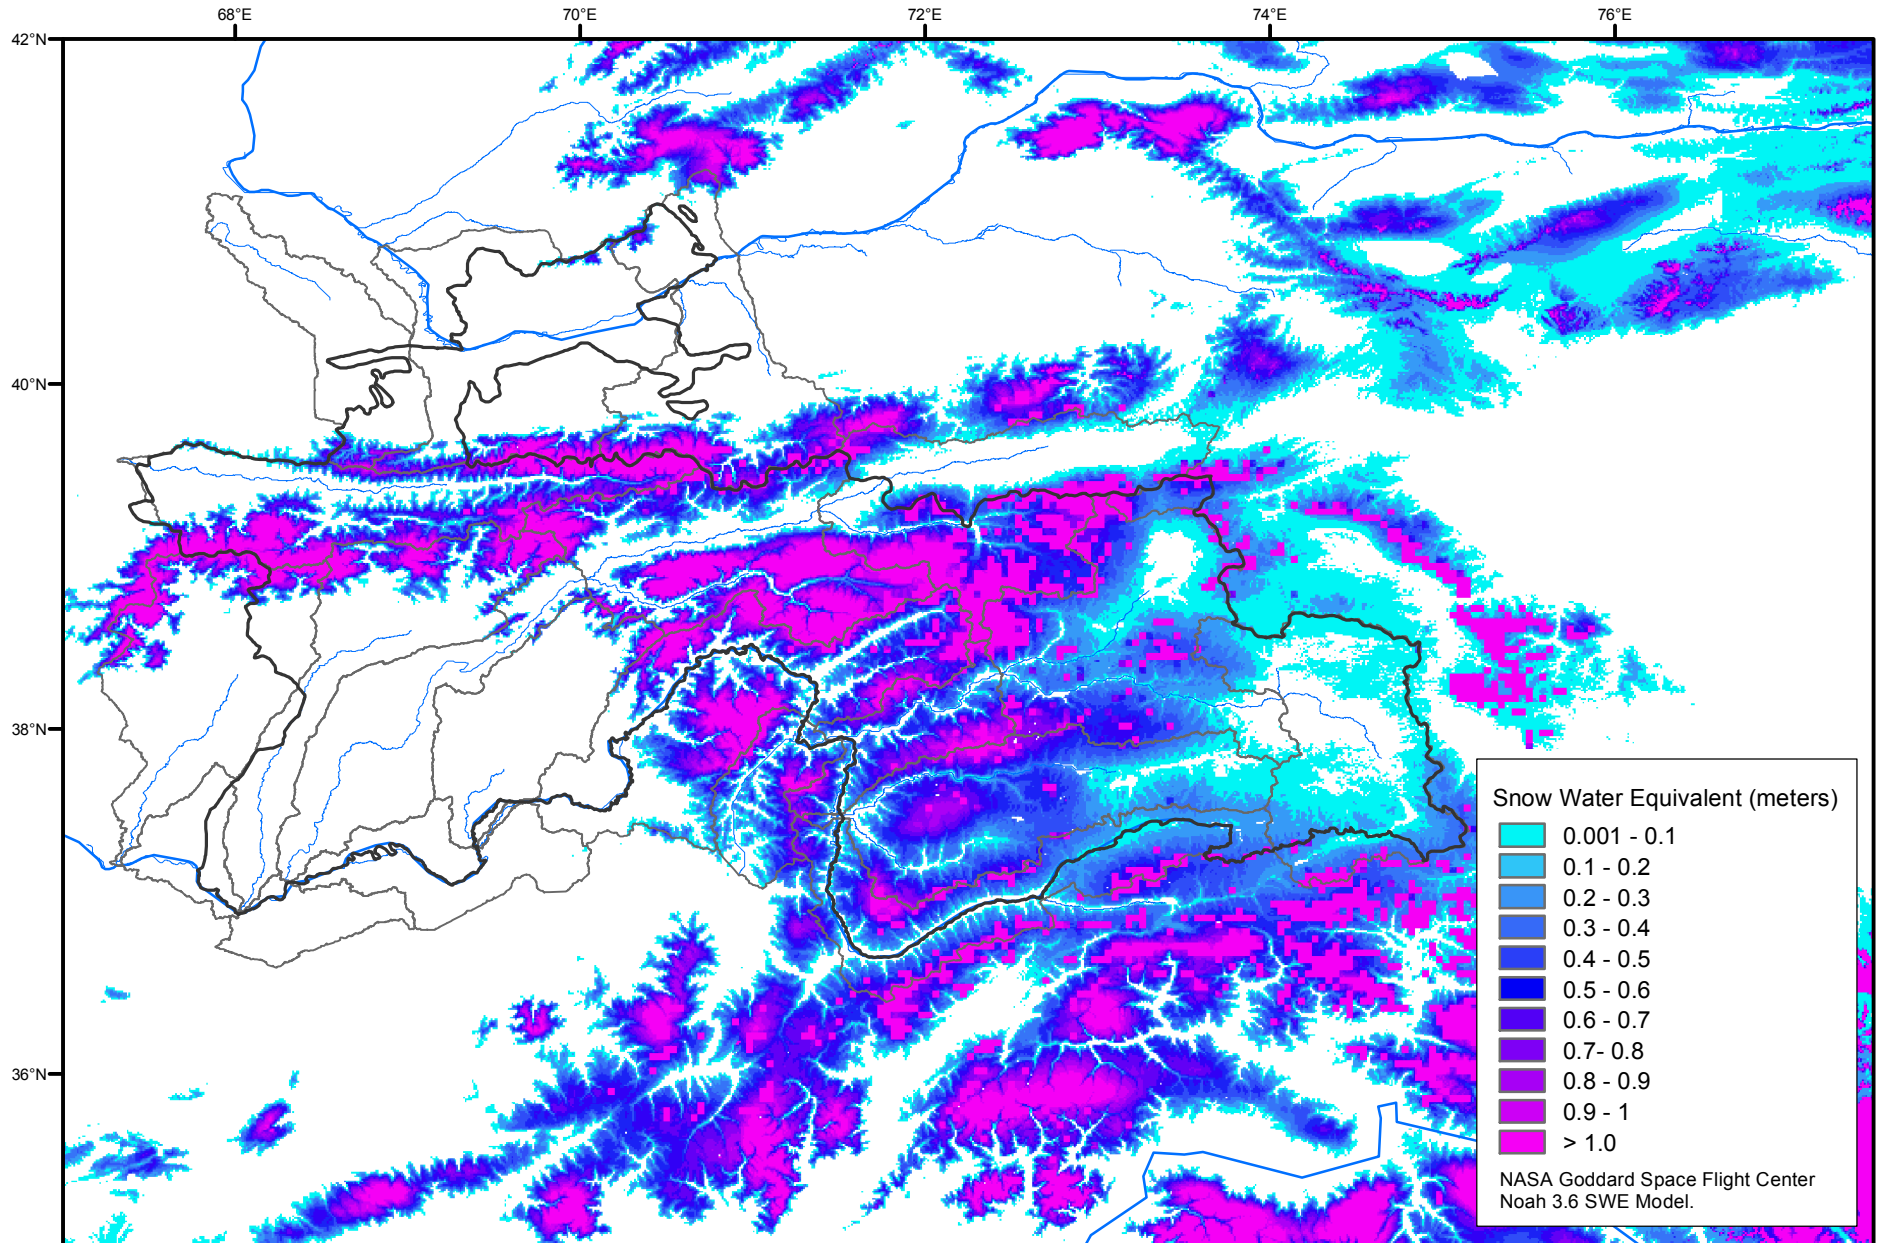

# Snow Water Equivalent by Basin

May 04, 2015

Map created by USGS/EROS