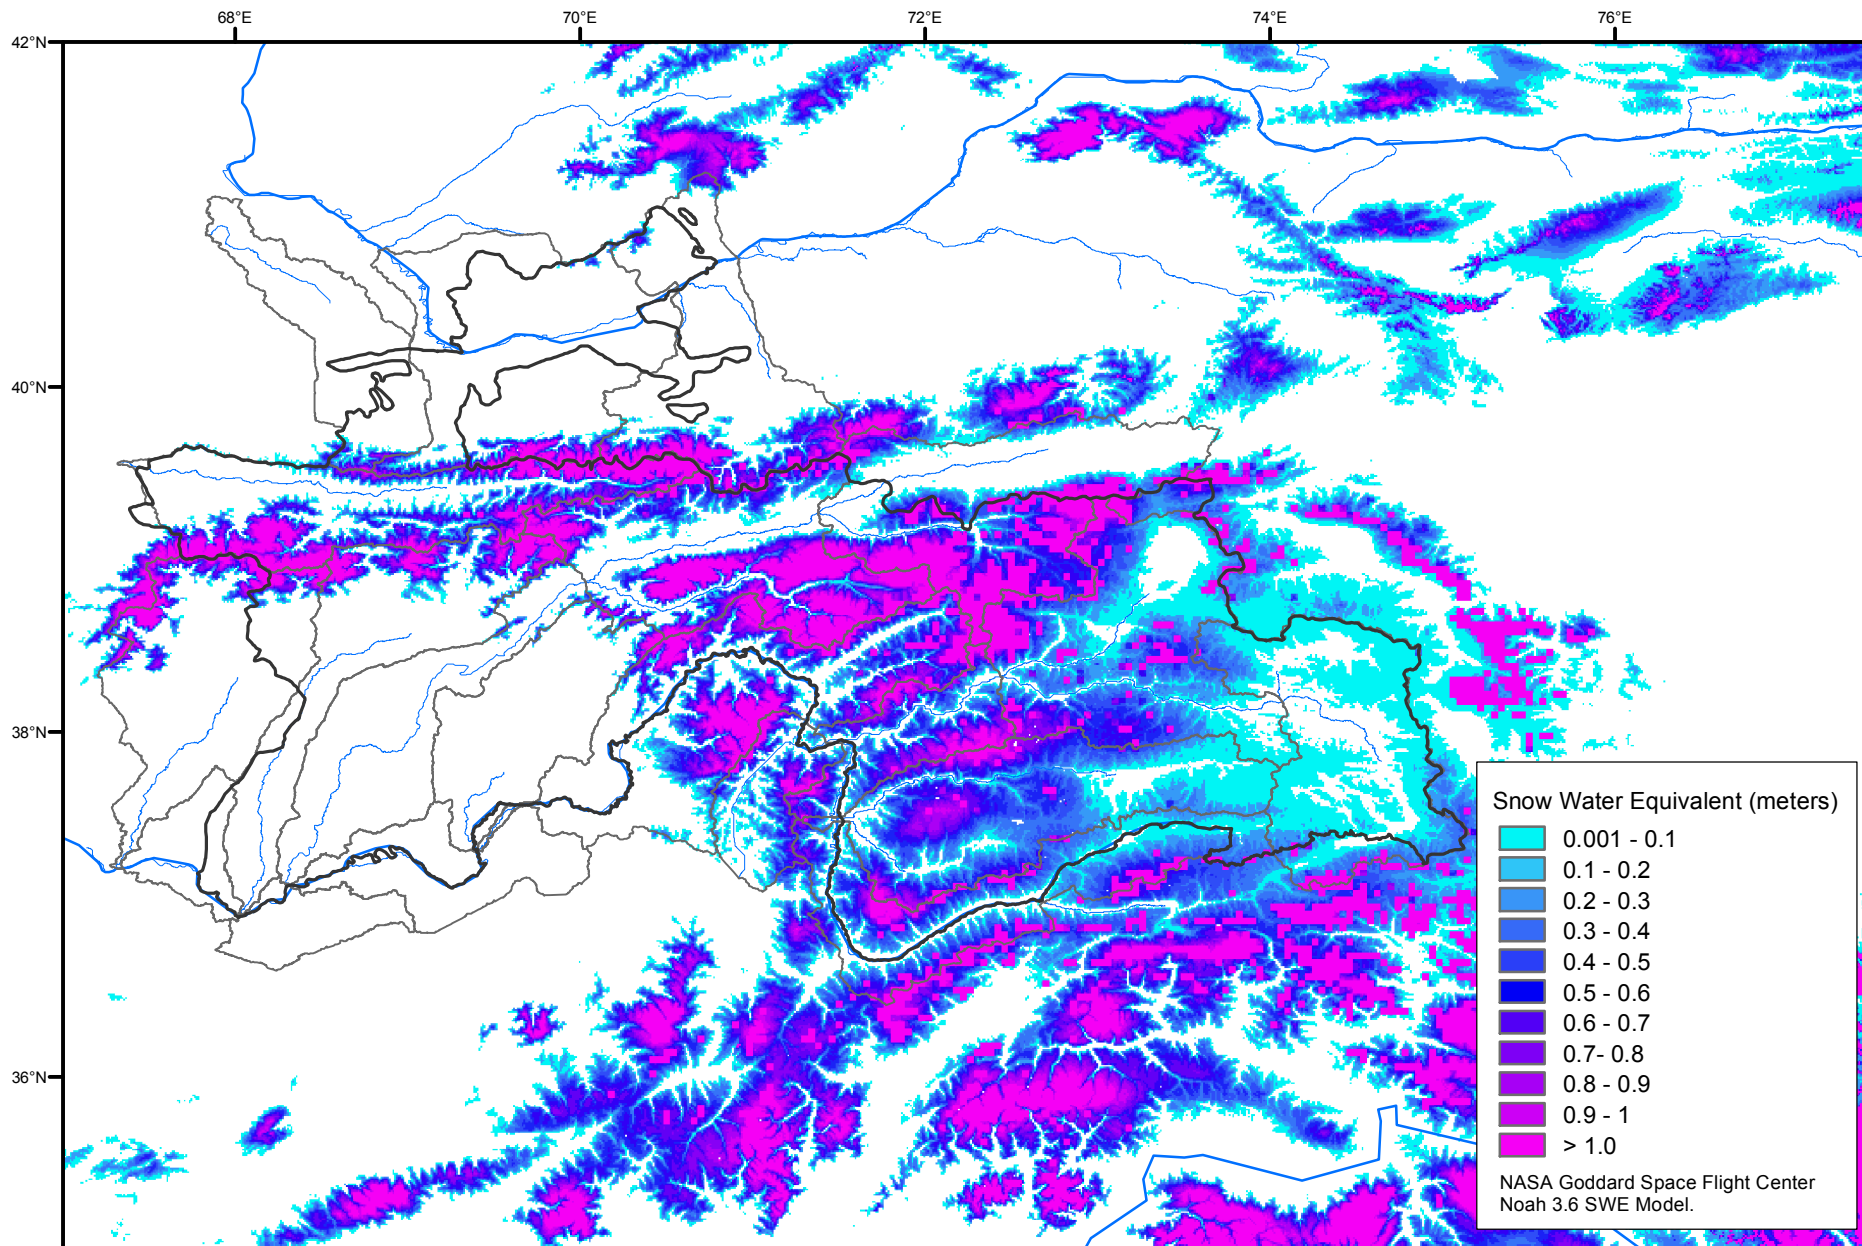

Snow Water Equivalent by Basin

May 14, 2015

Map created by USGS/EROS