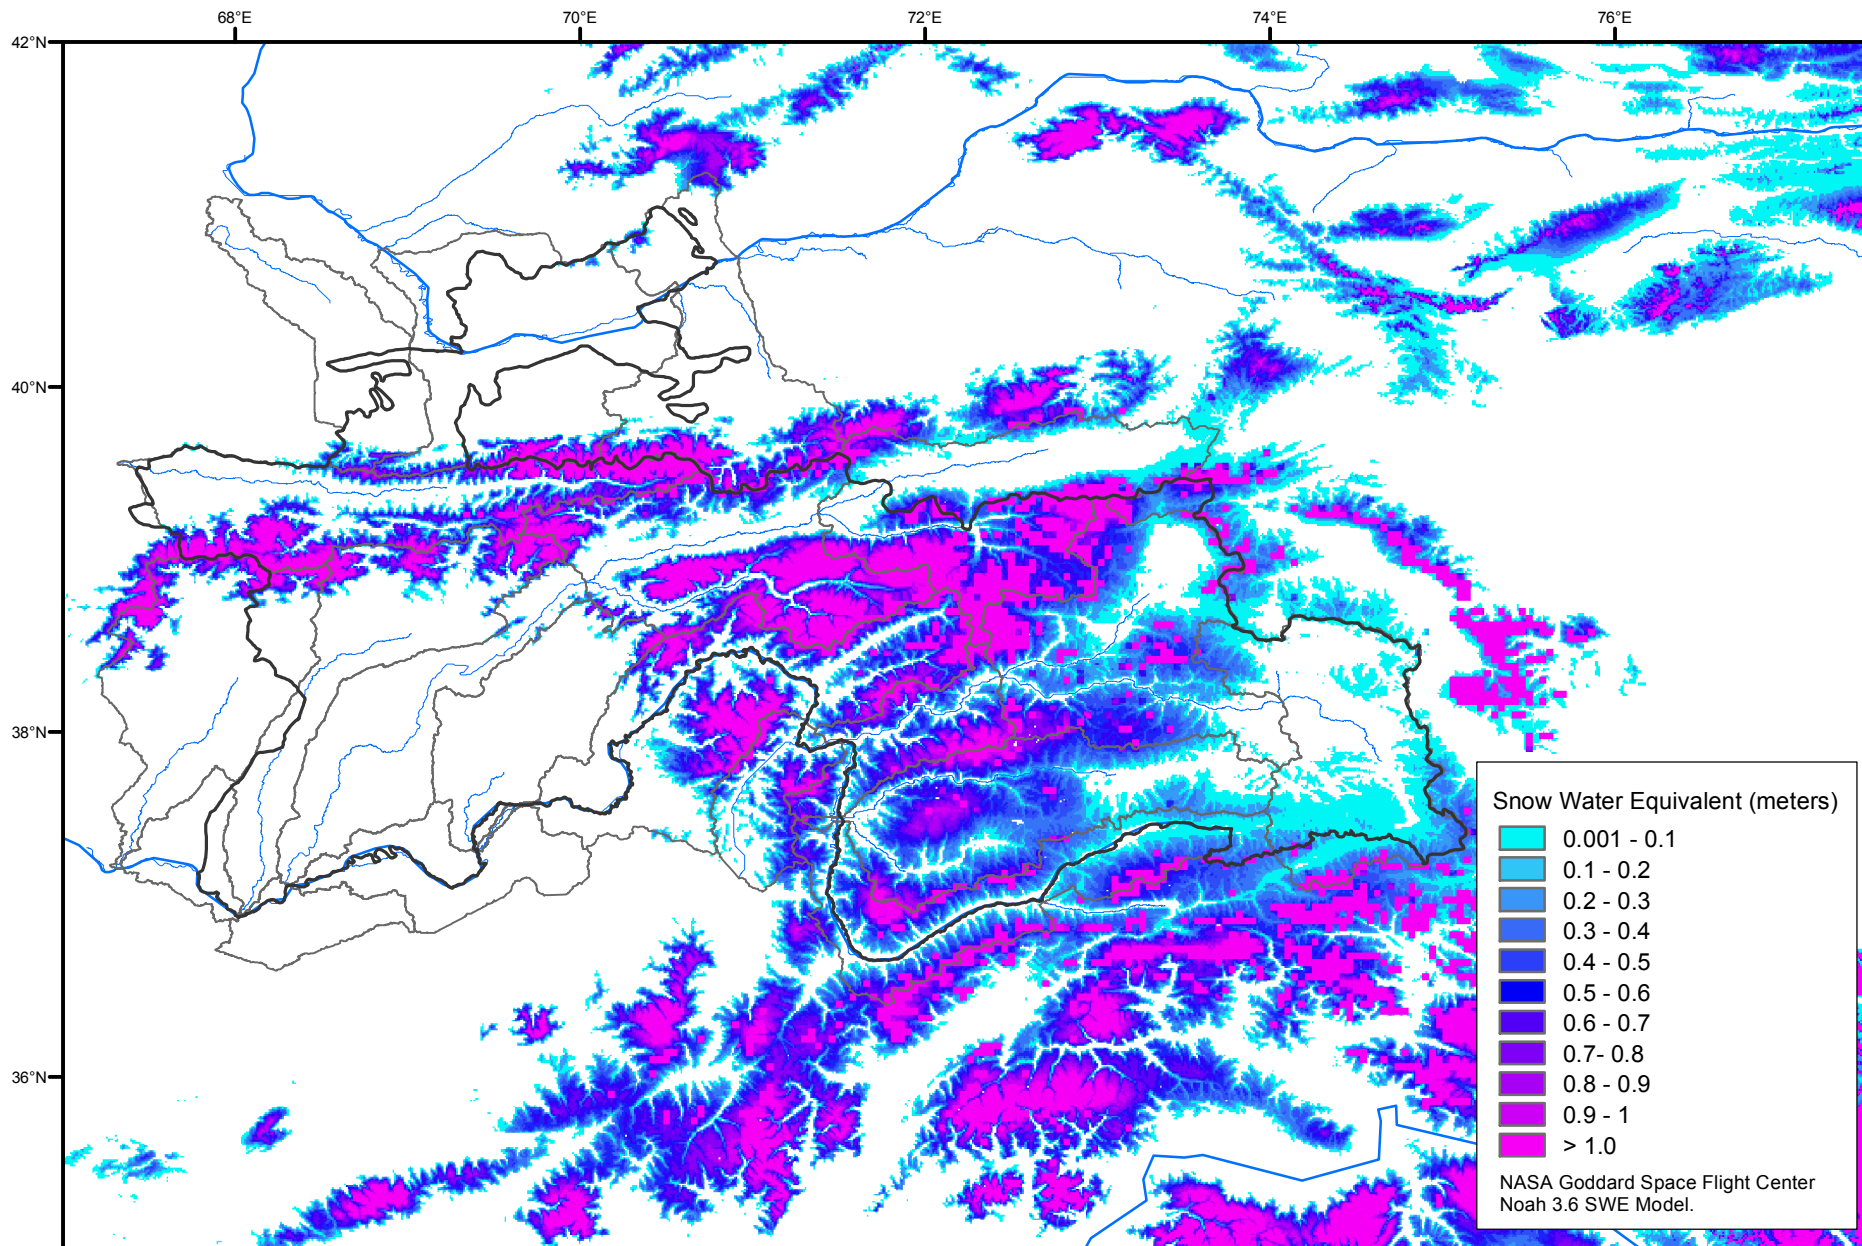

Snow Water Equivalent by Basin

May 18, 2015

Map created by USGS/EROS