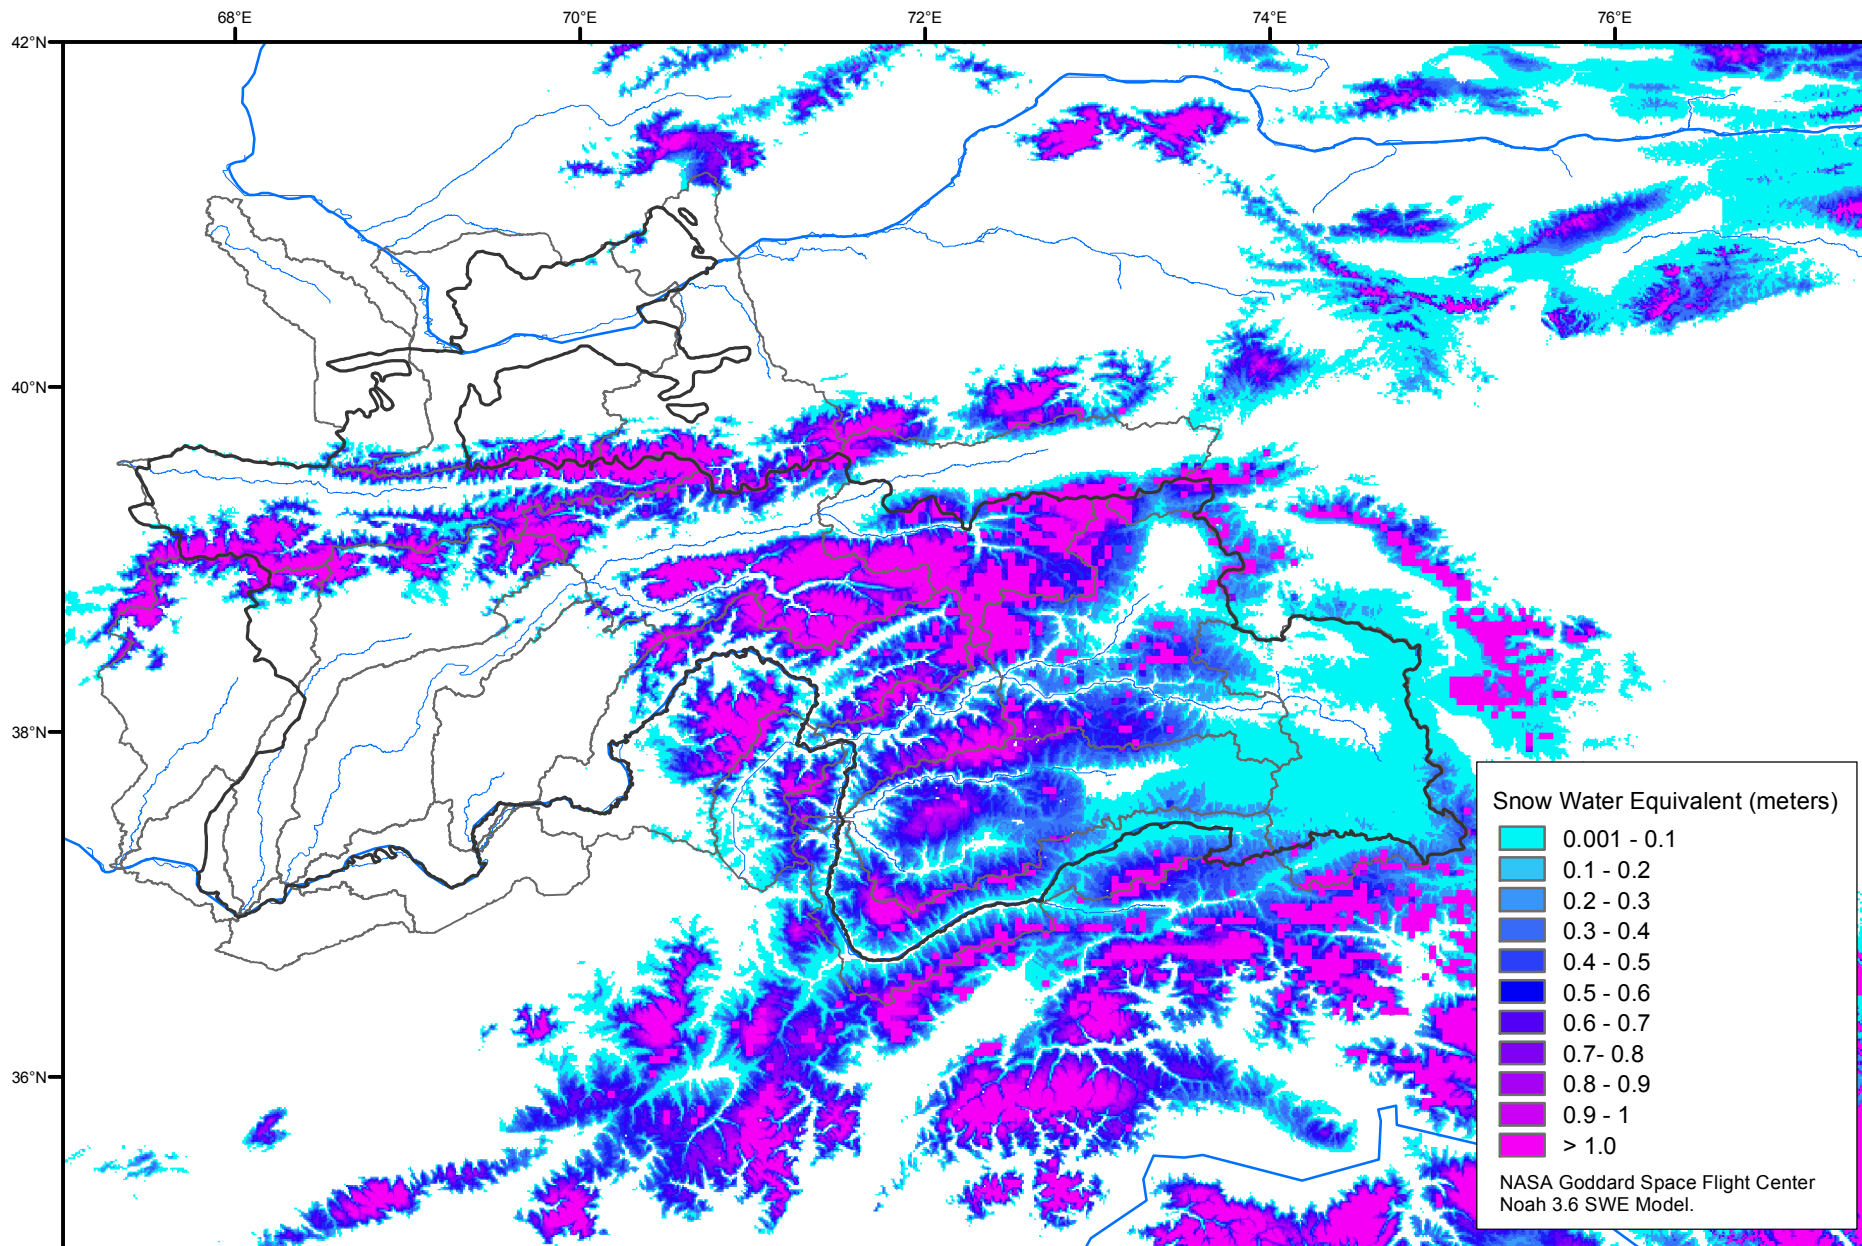

Snow Water Equivalent by Basin

May 26, 2015

Map created by USGS/EROS