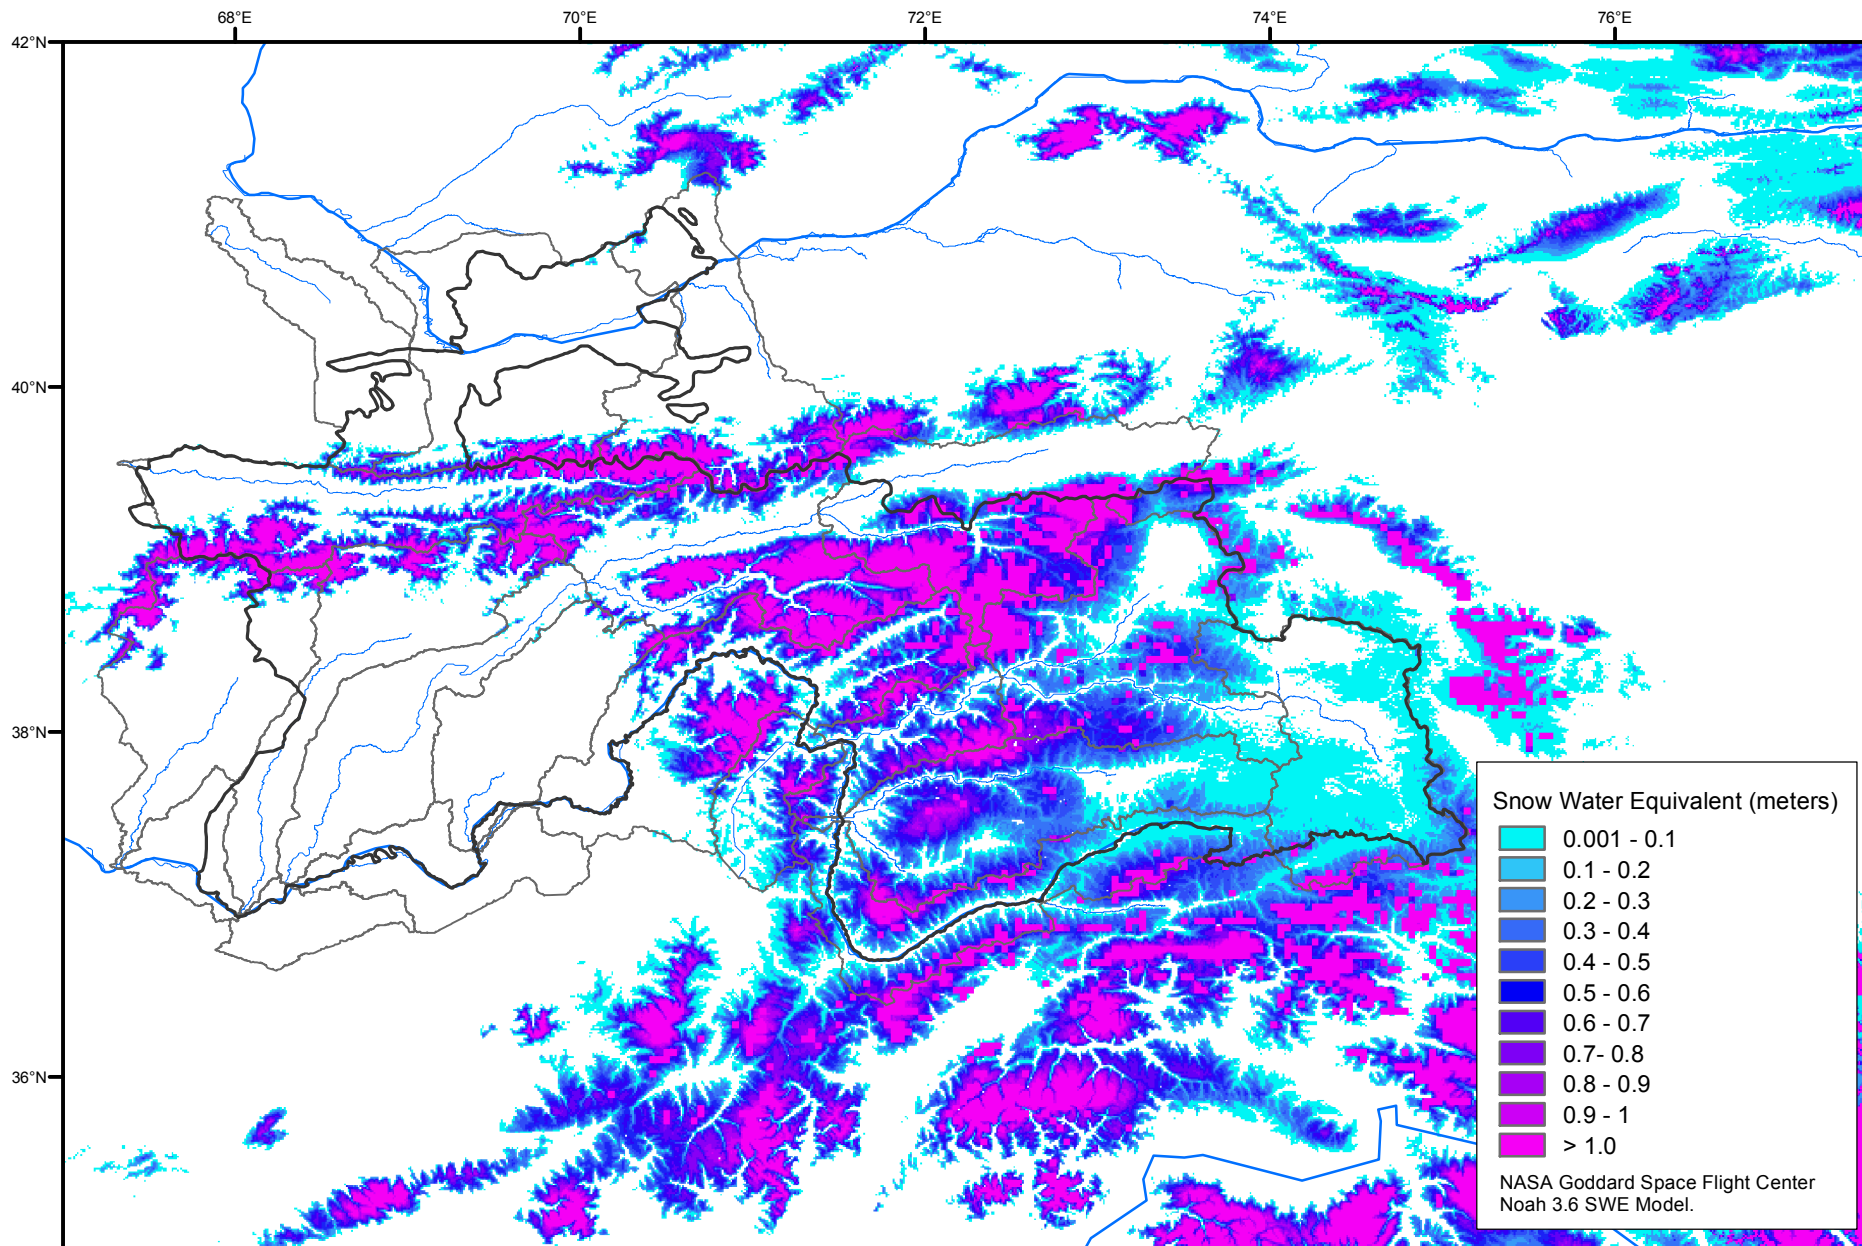

Snow Water Equivalent by Basin

May 27, 2015

Map created by USGS/EROS