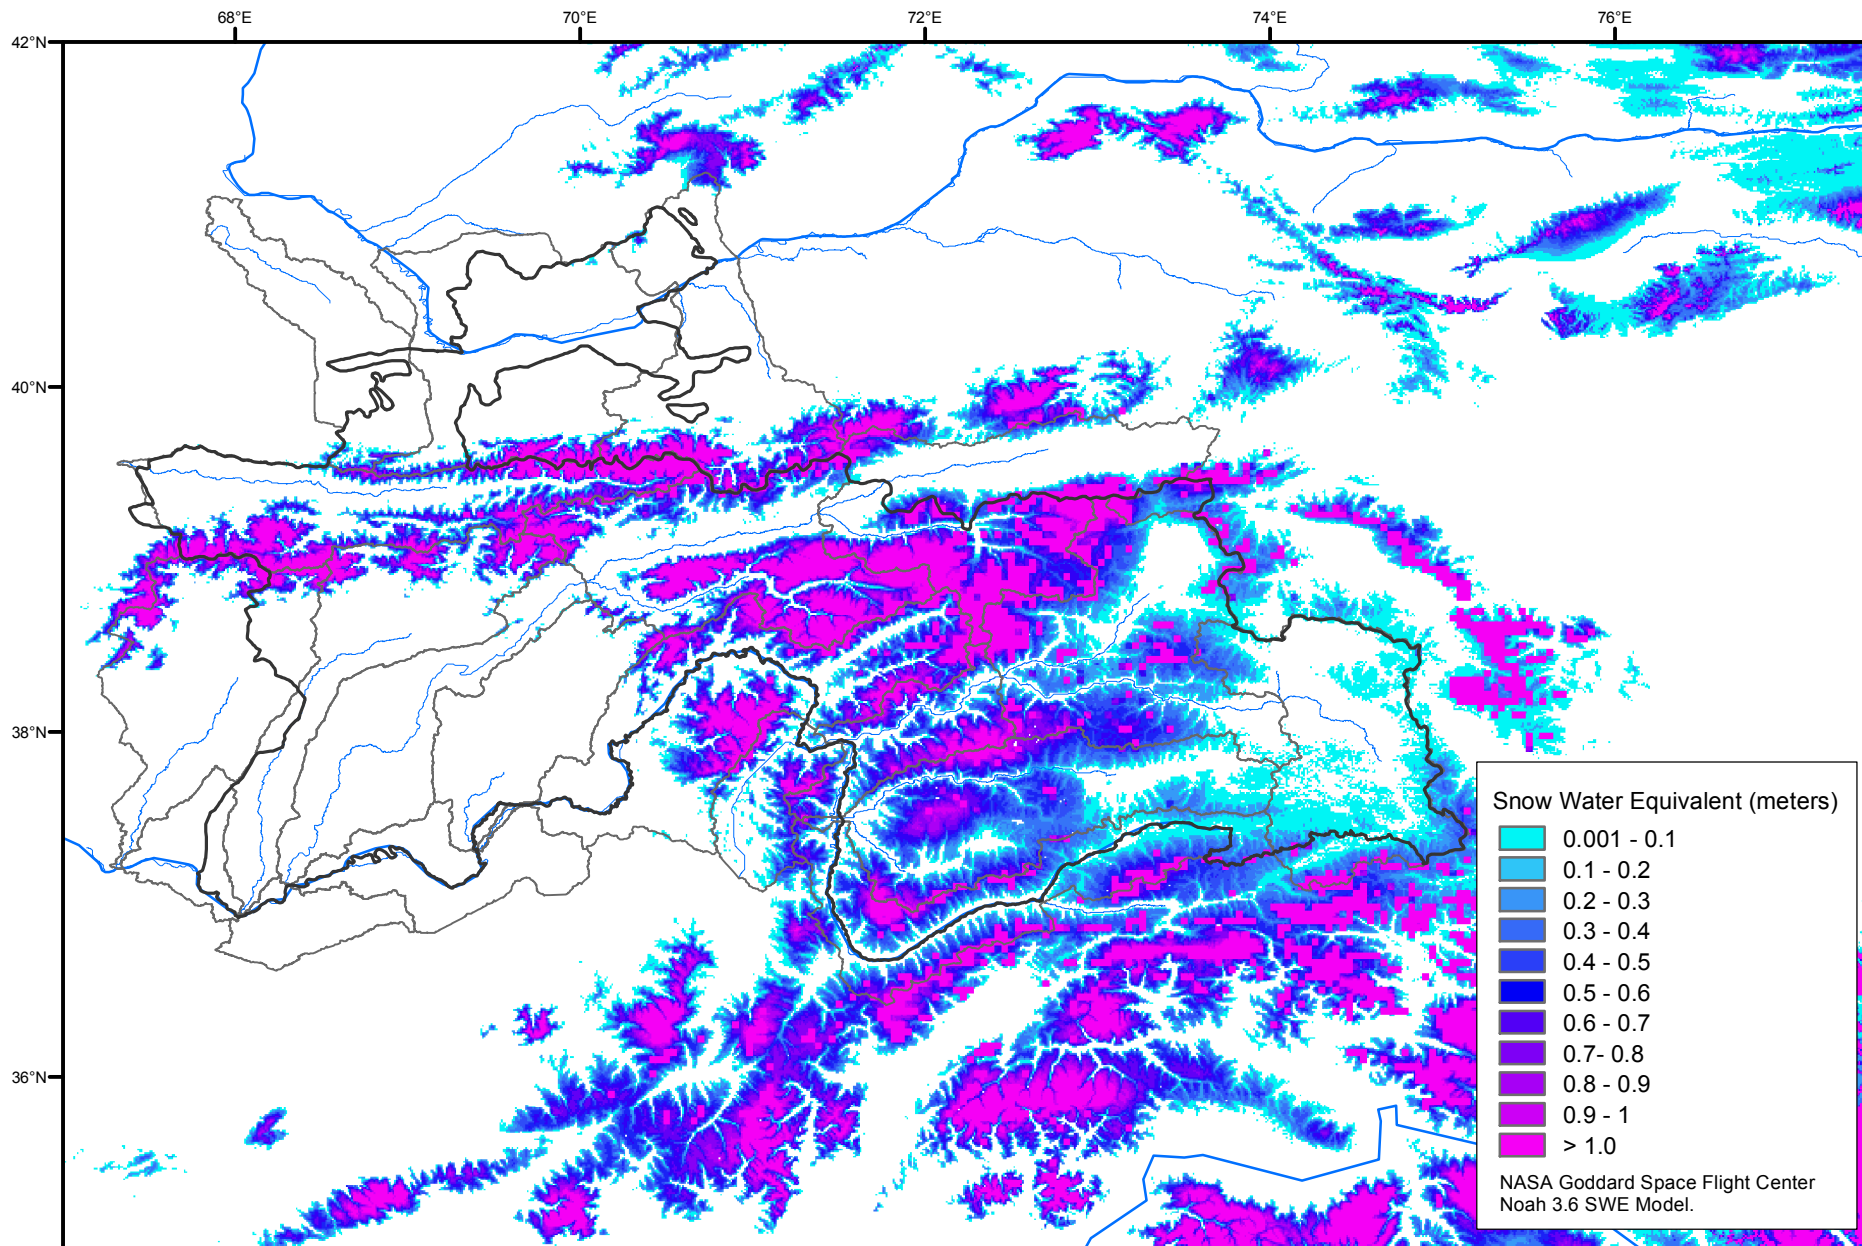

Snow Water Equivalent by Basin

May 28, 2015

Map created by USGS/EROS