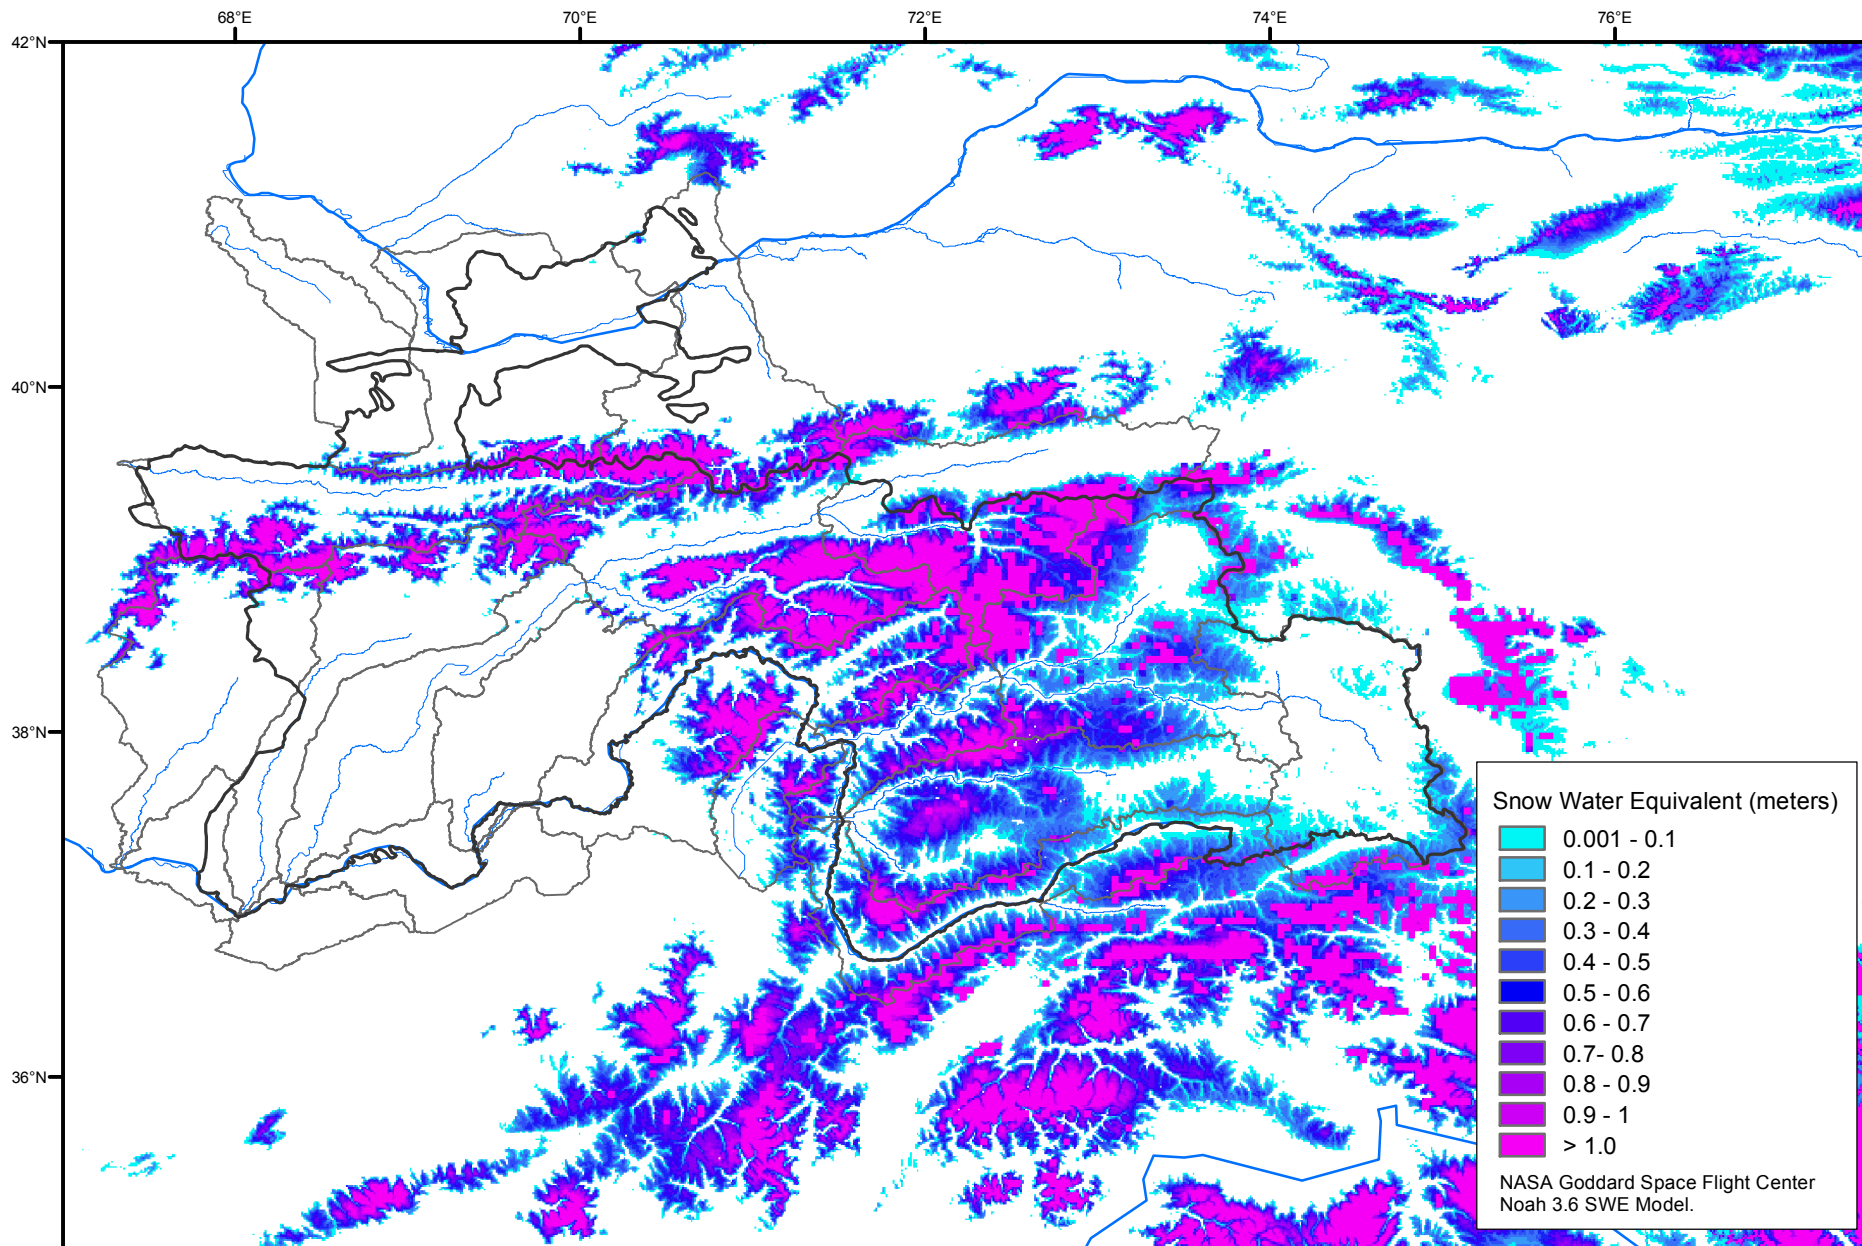

Snow Water Equivalent by Basin

June 03, 2015

Map created by USGS/EROS