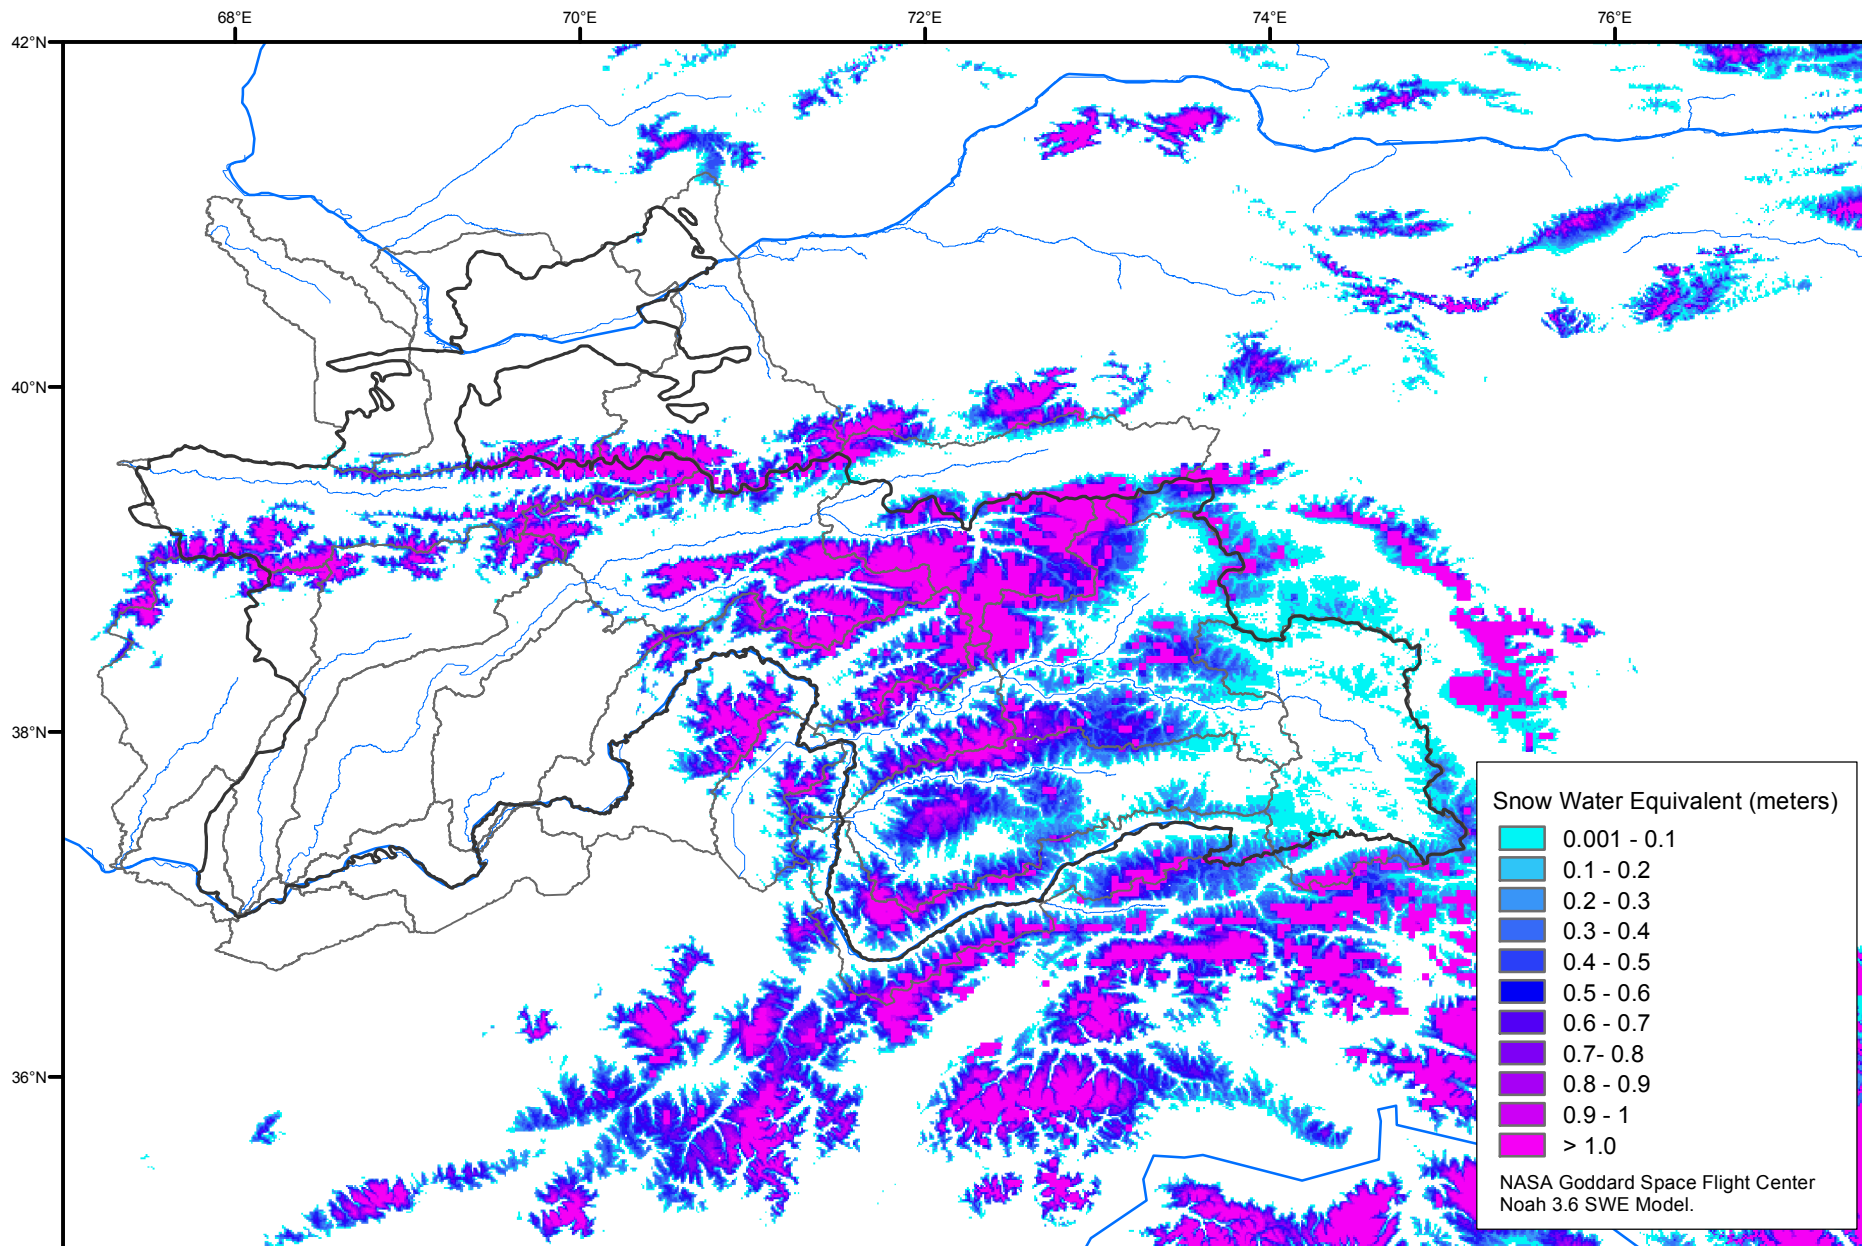

Snow Water Equivalent by Basin

June 16, 2015

Map created by USGS/EROS