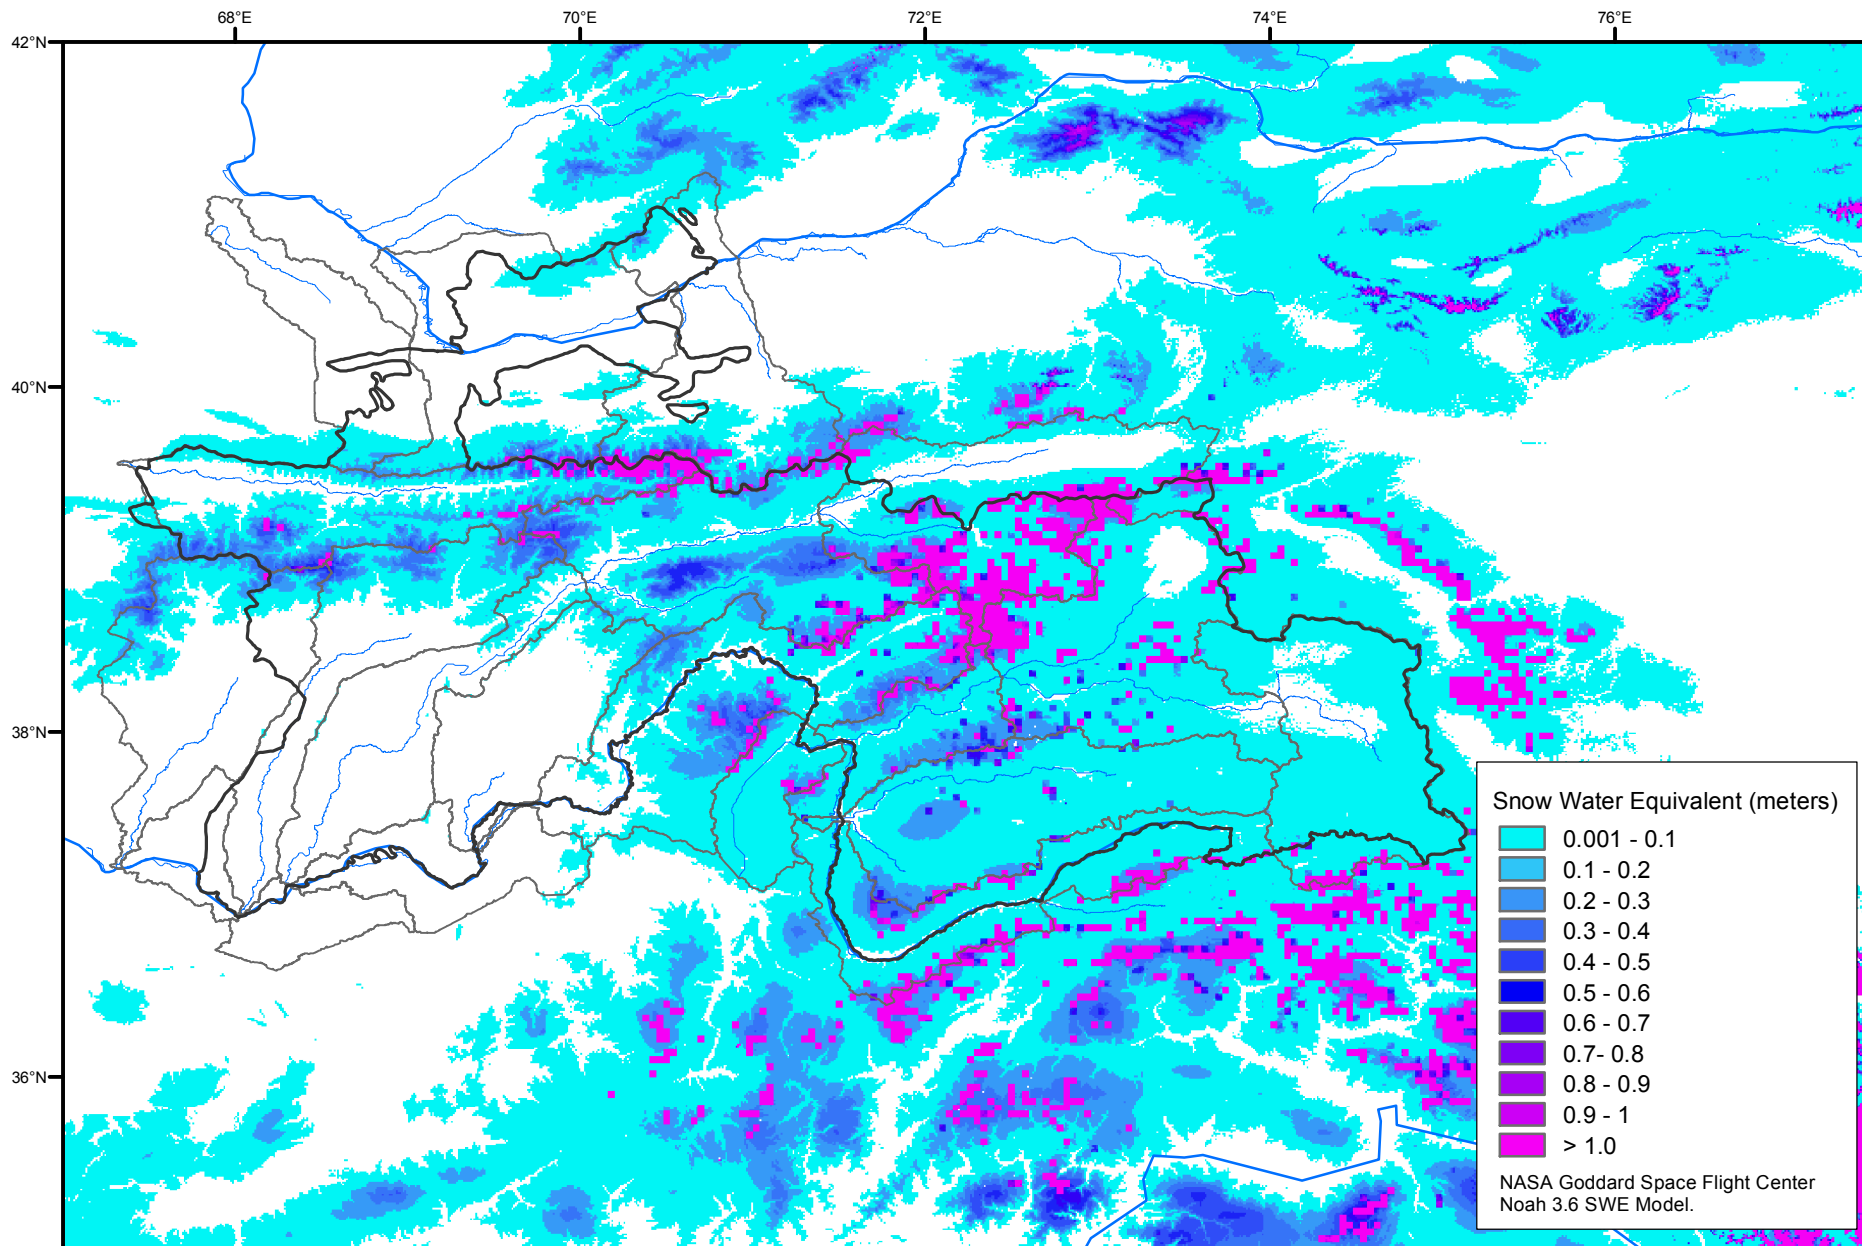

Snow Water Equivalent by Basin

November 11, 2015

Map created by USGS/EROS