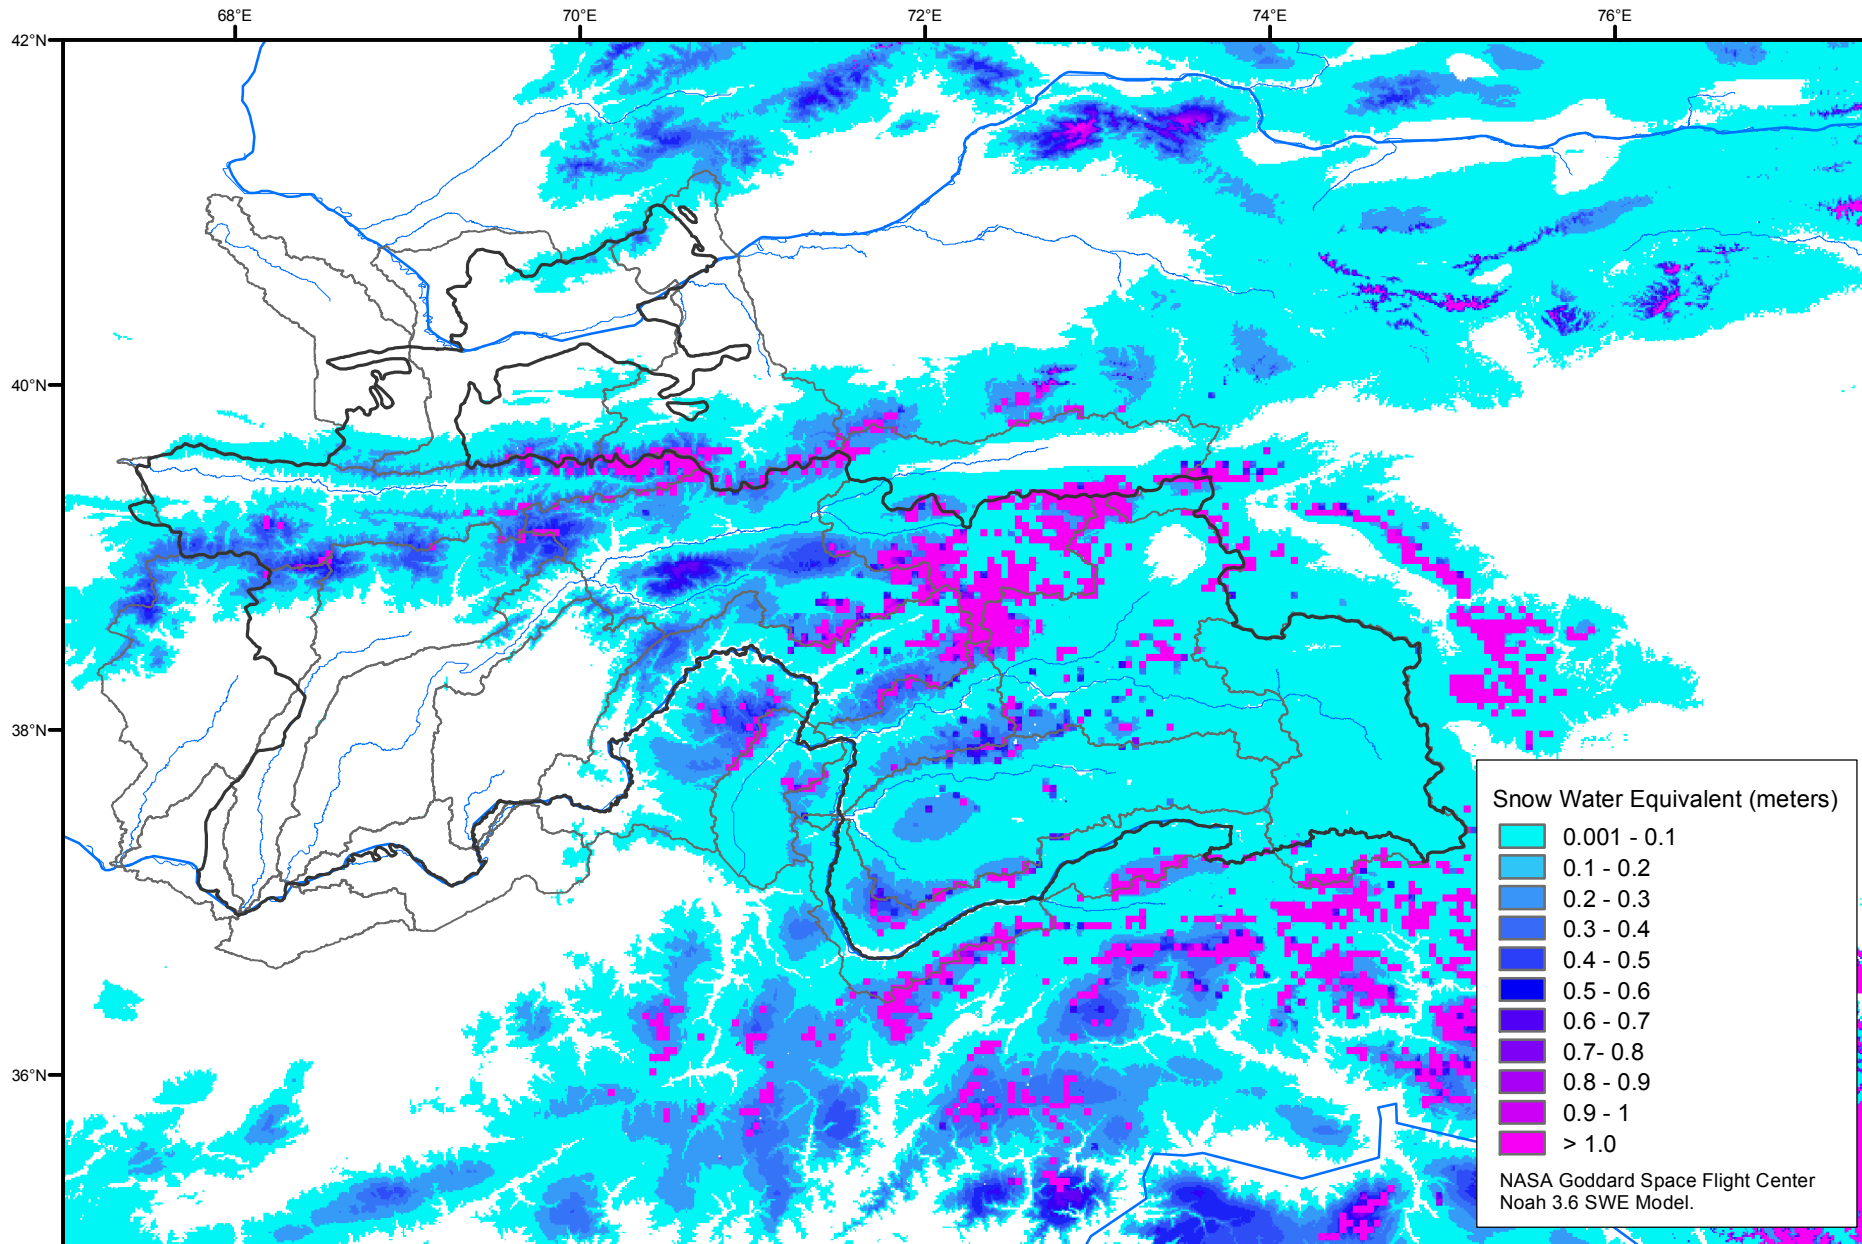

# Snow Water Equivalent by Basin

November 15, 2015

Map created by USGS/EROS