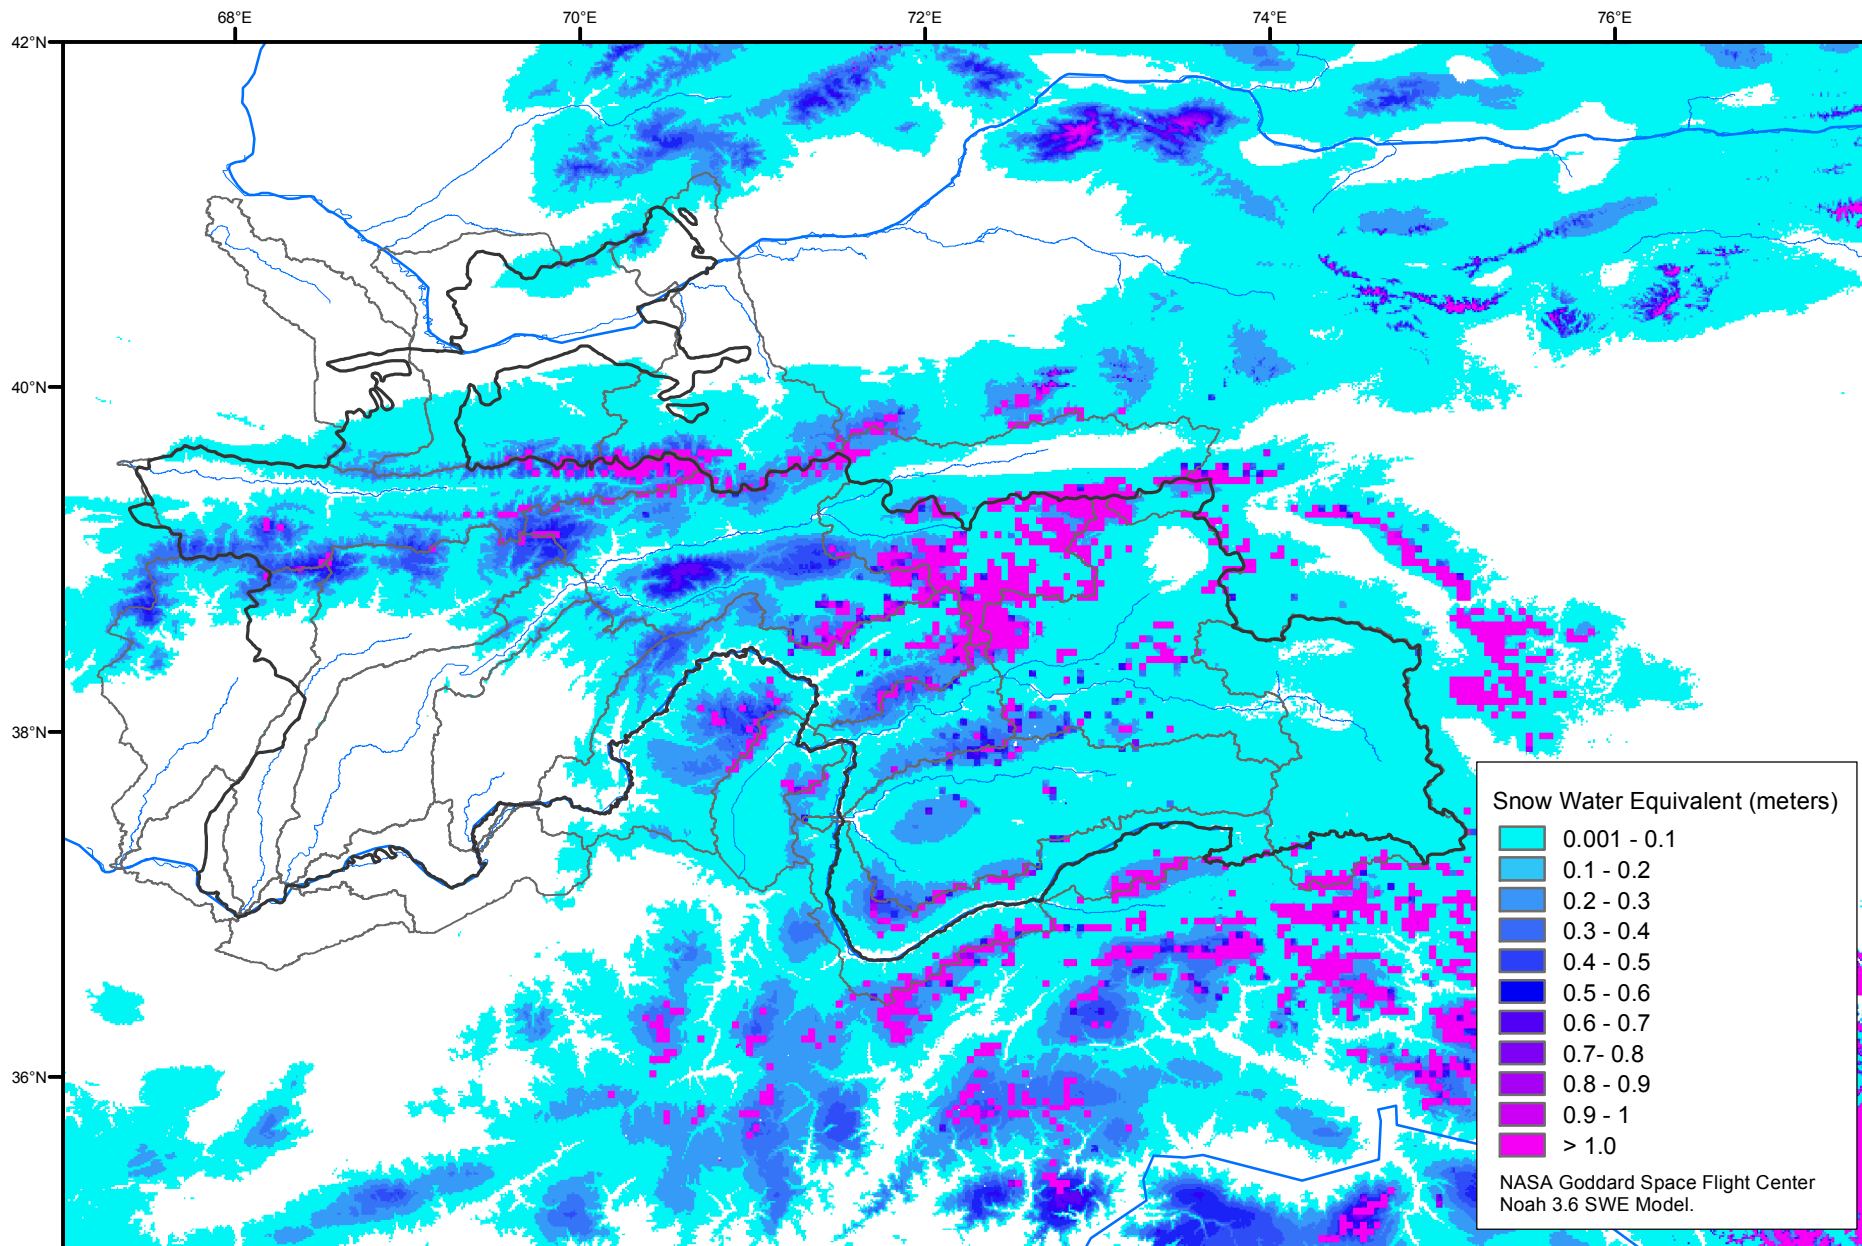

Snow Water Equivalent by Basin

November 17, 2015

Map created by USGS/EROS