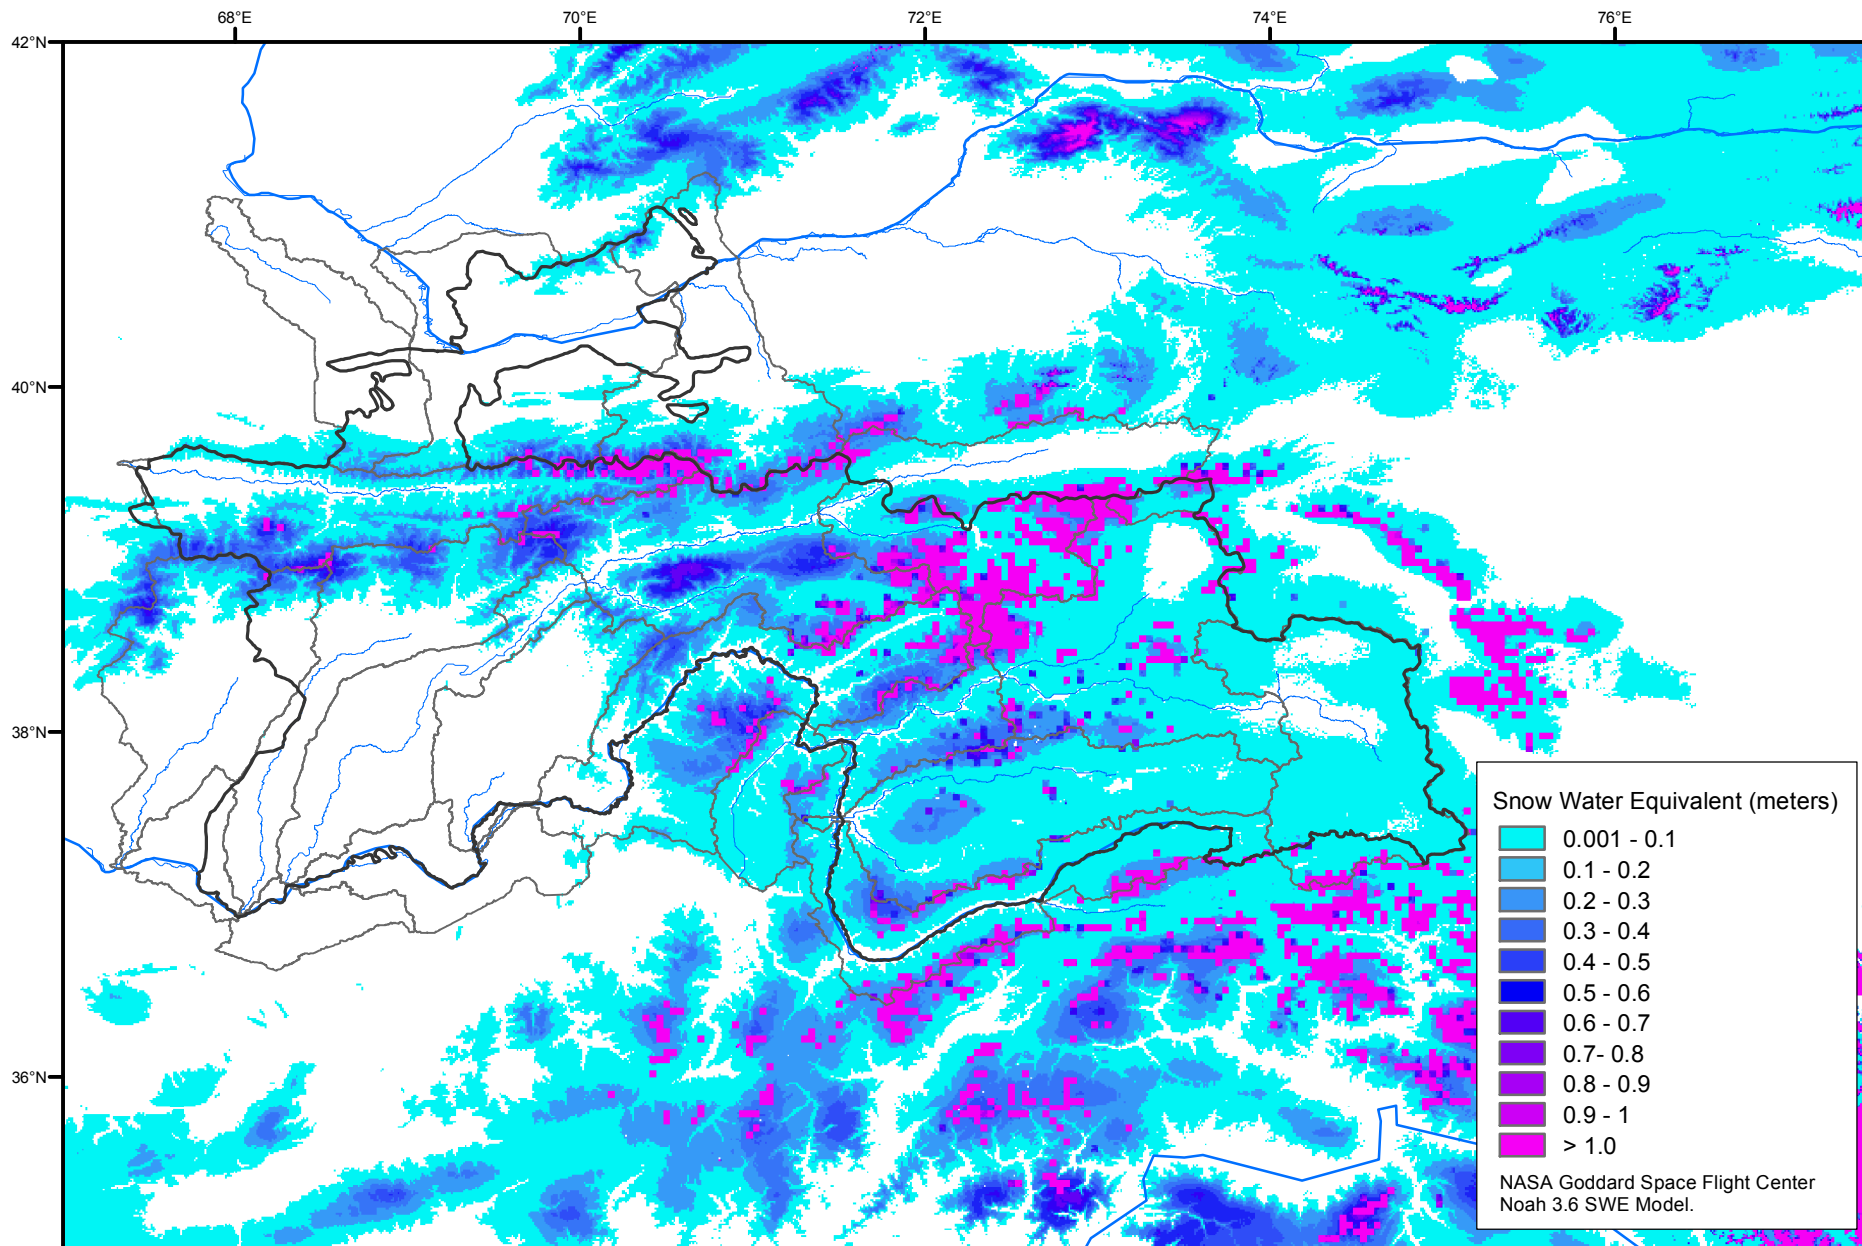

Snow Water Equivalent by Basin

November 25, 2015

Map created by USGS/EROS