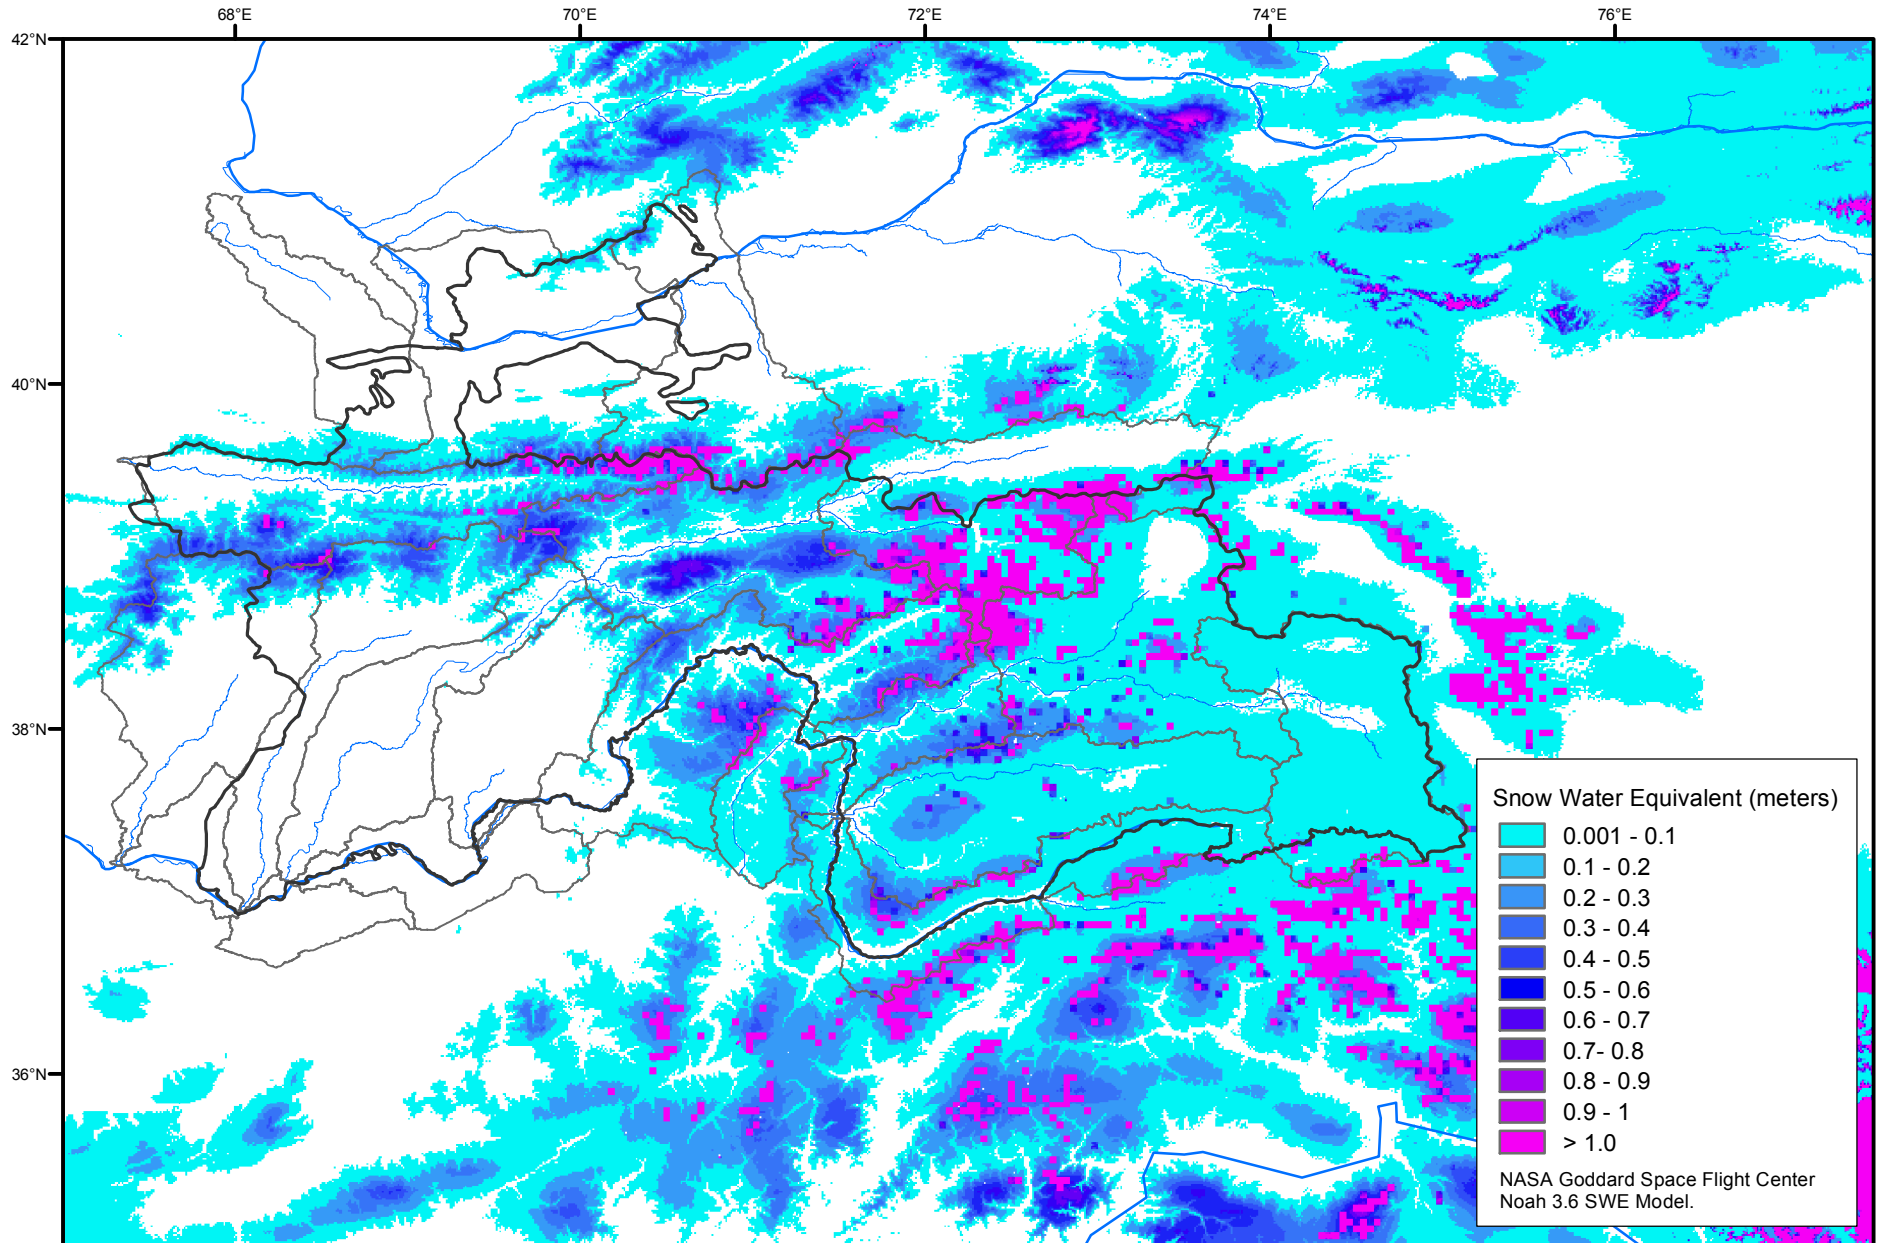

# Snow Water Equivalent by Basin

November 29, 2015

Map created by USGS/EROS