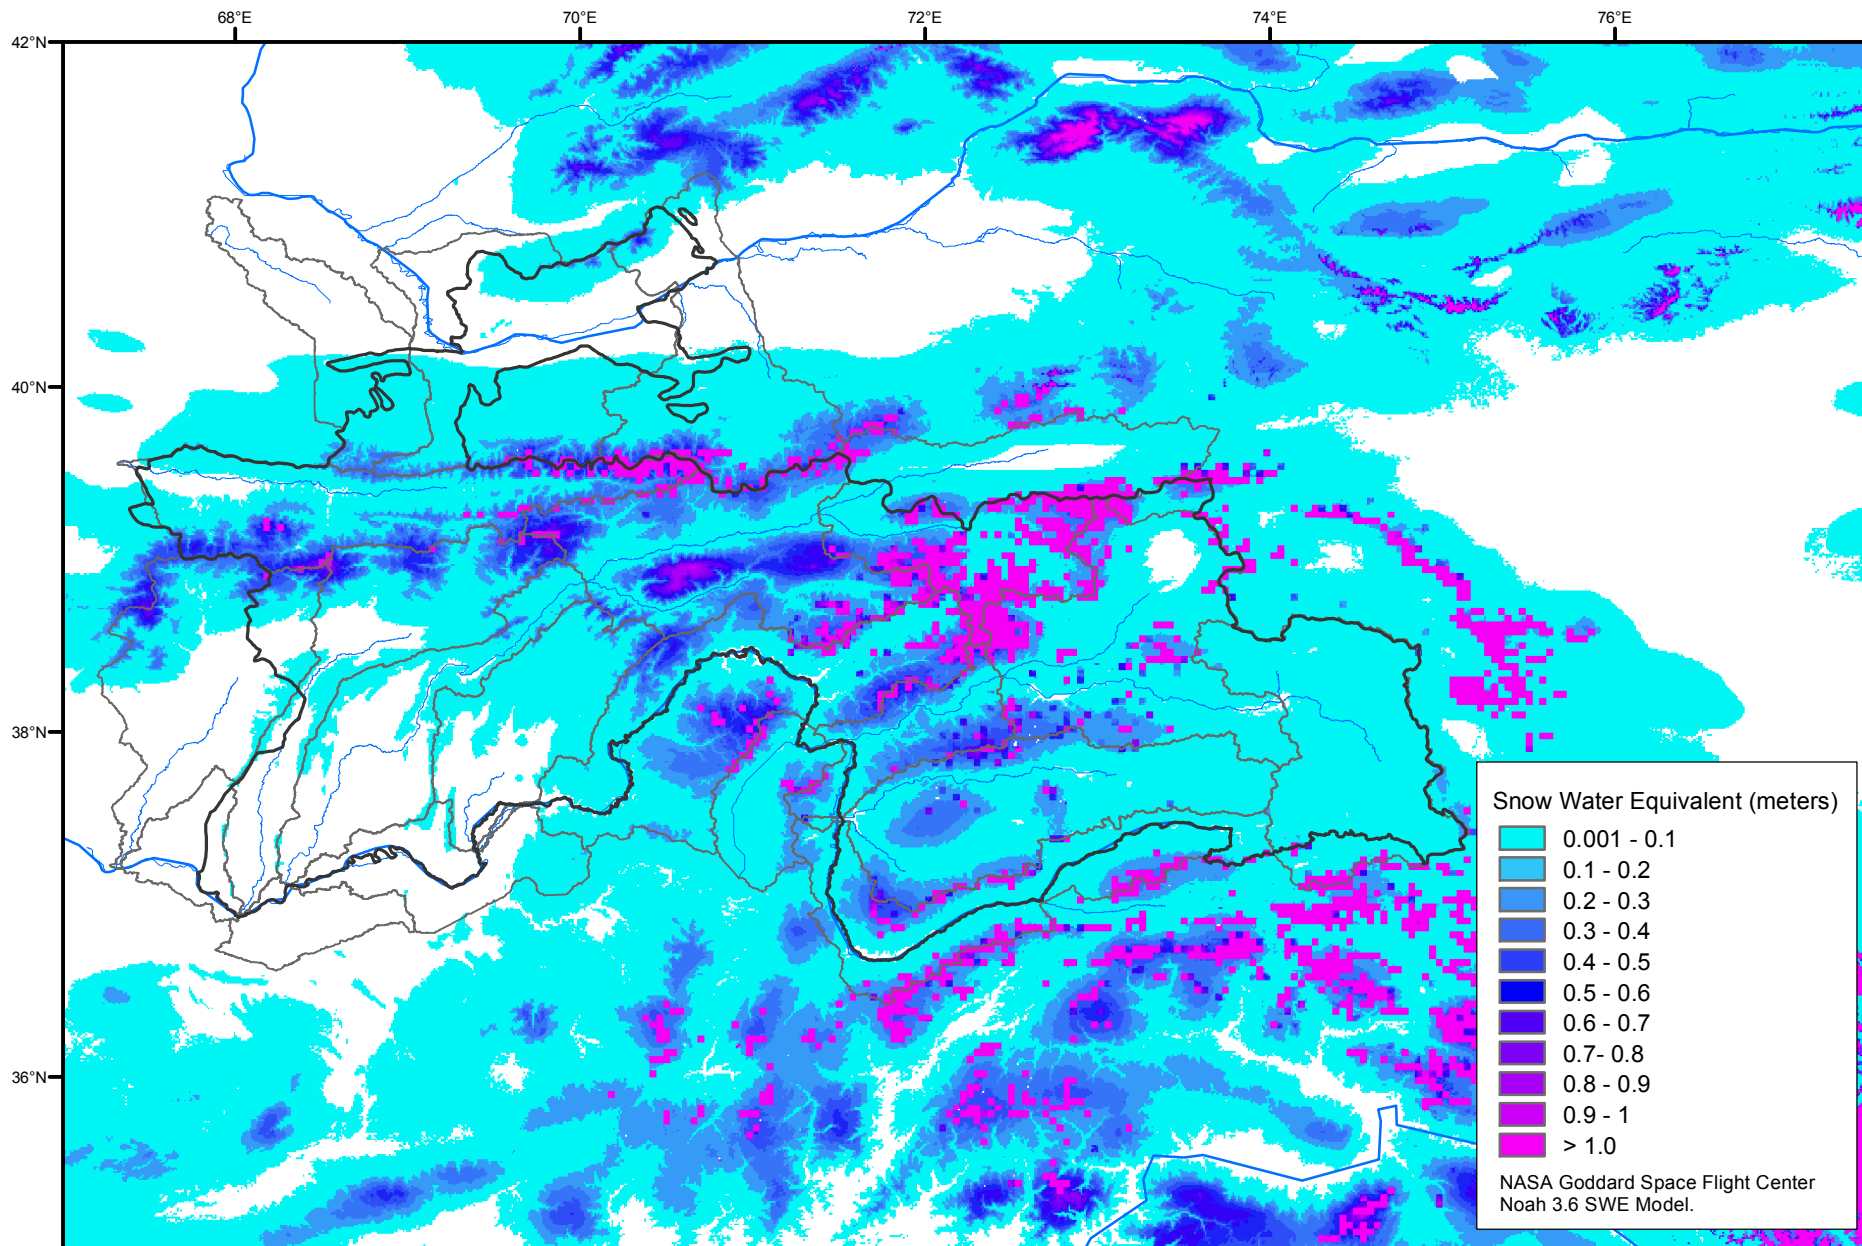

# Snow Water Equivalent by Basin

December 17, 2015

Map created by USGS/EROS