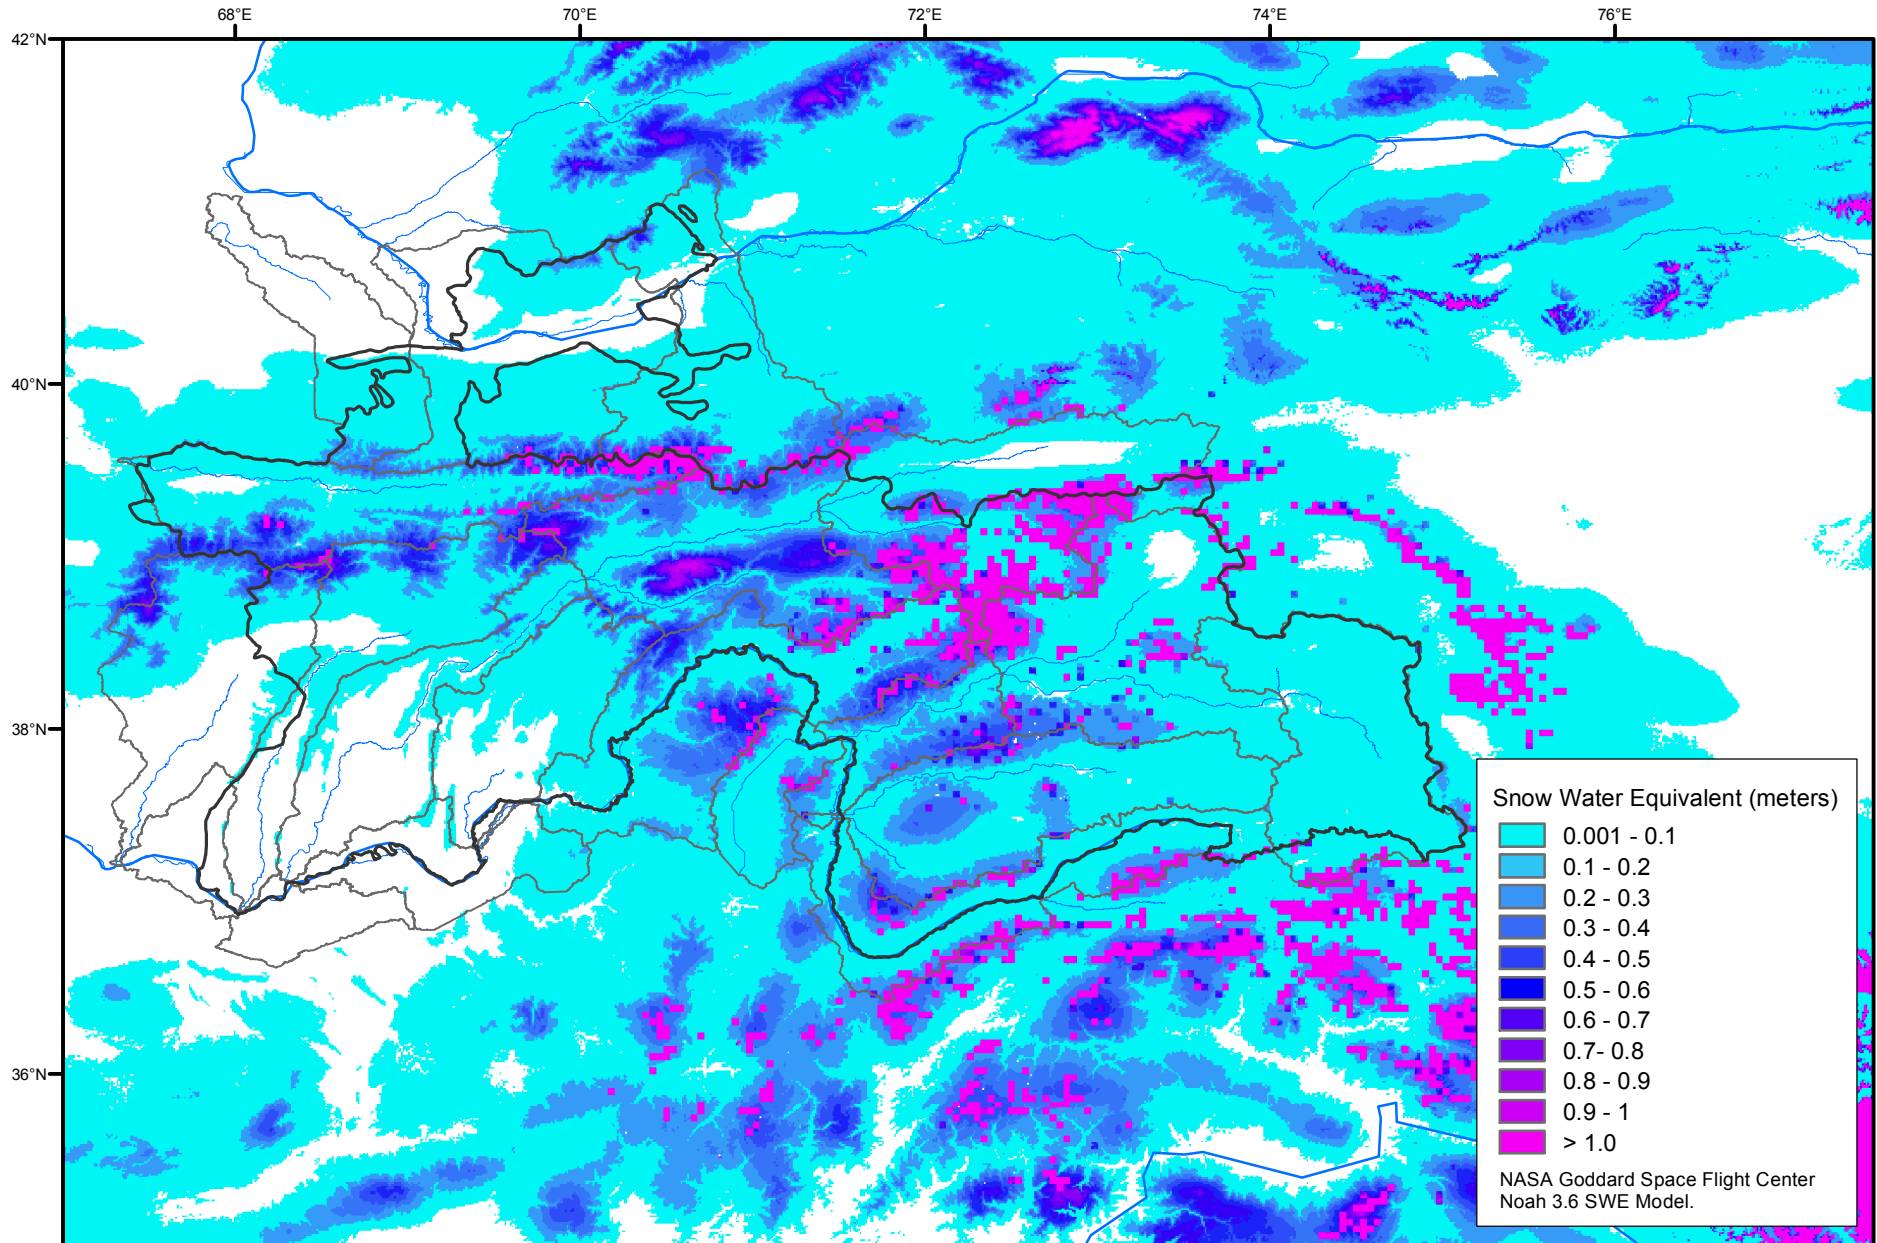

# Snow Water Equivalent by Basin

December 20, 2015

Map created by USGS/EROS