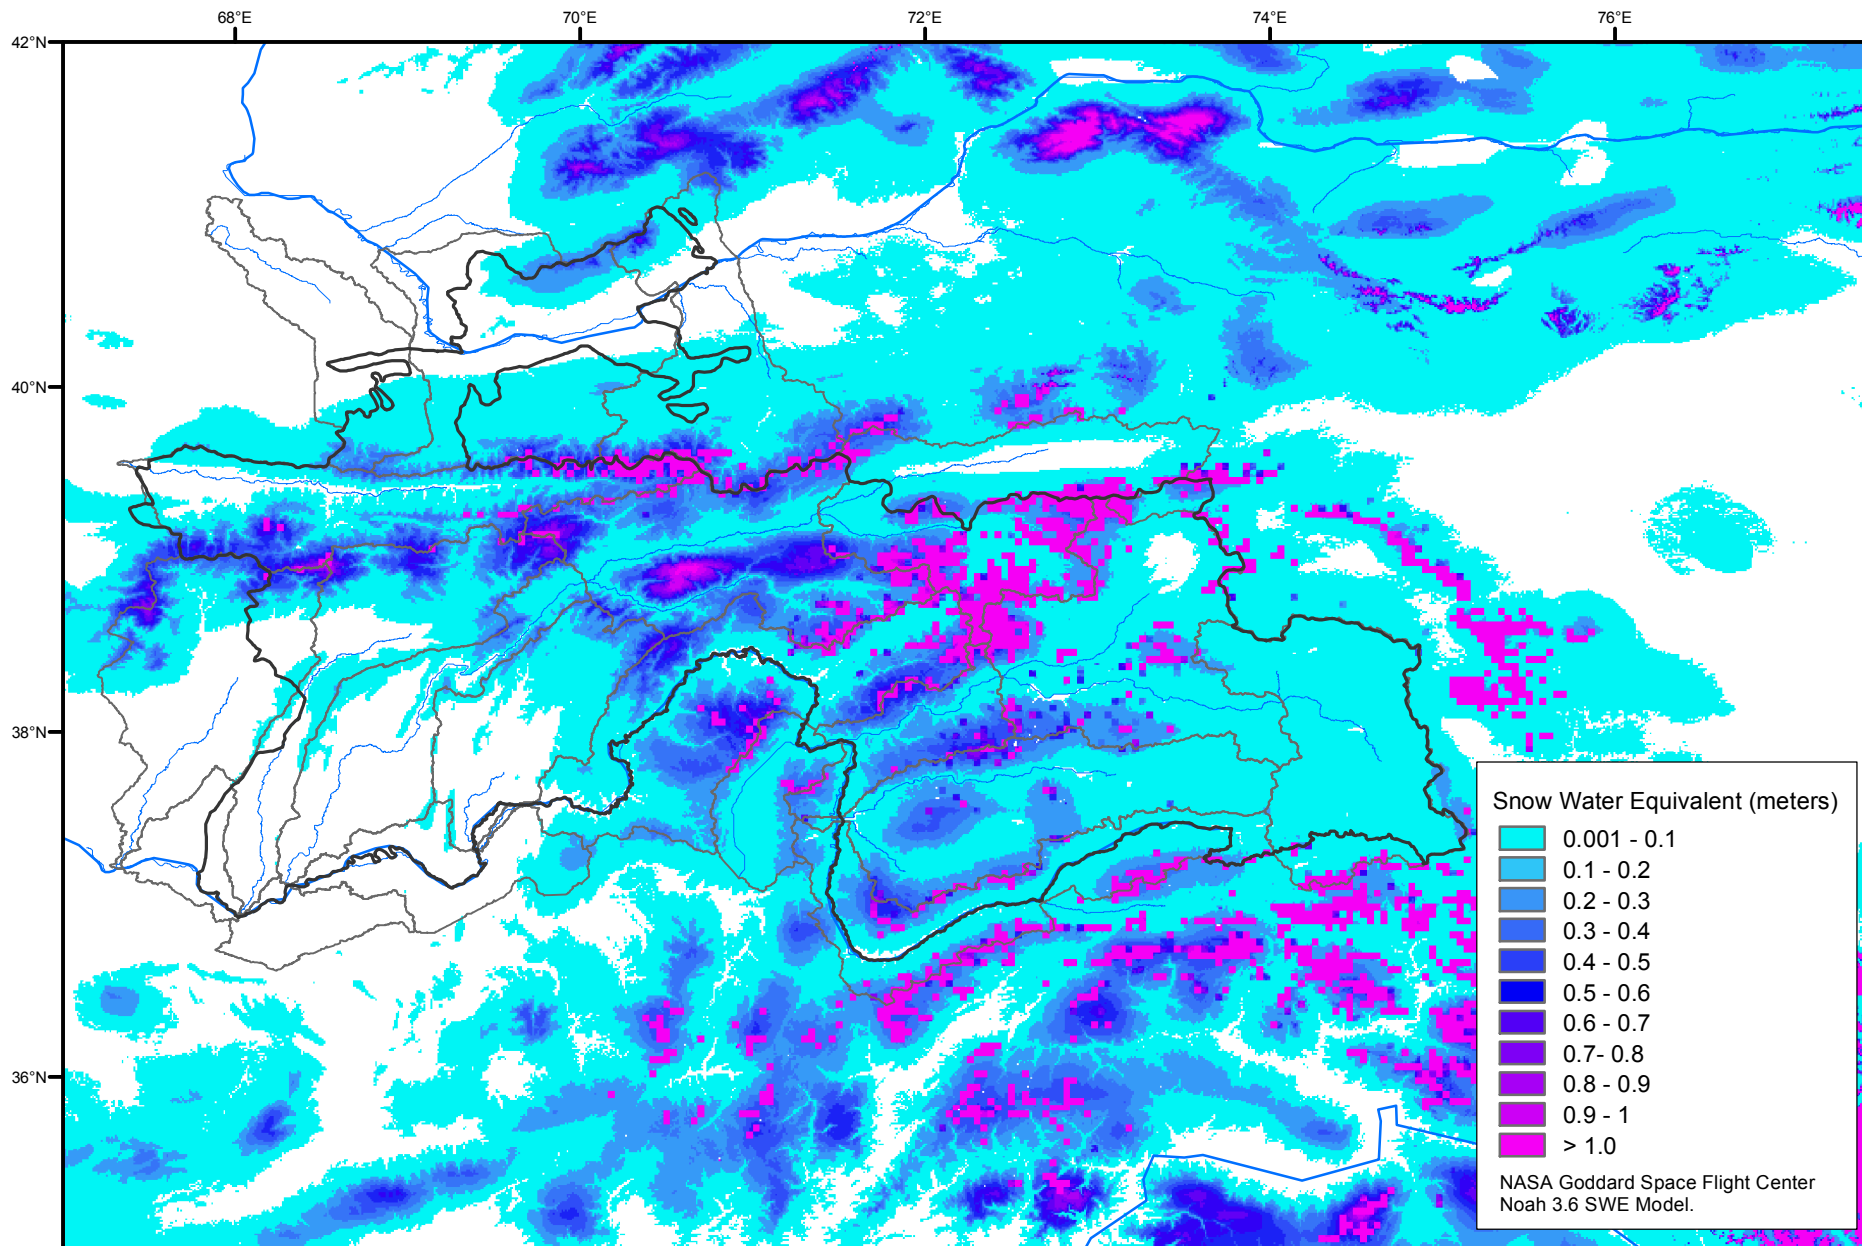

# Snow Water Equivalent by Basin

December 31, 2015

Map created by USGS/EROS