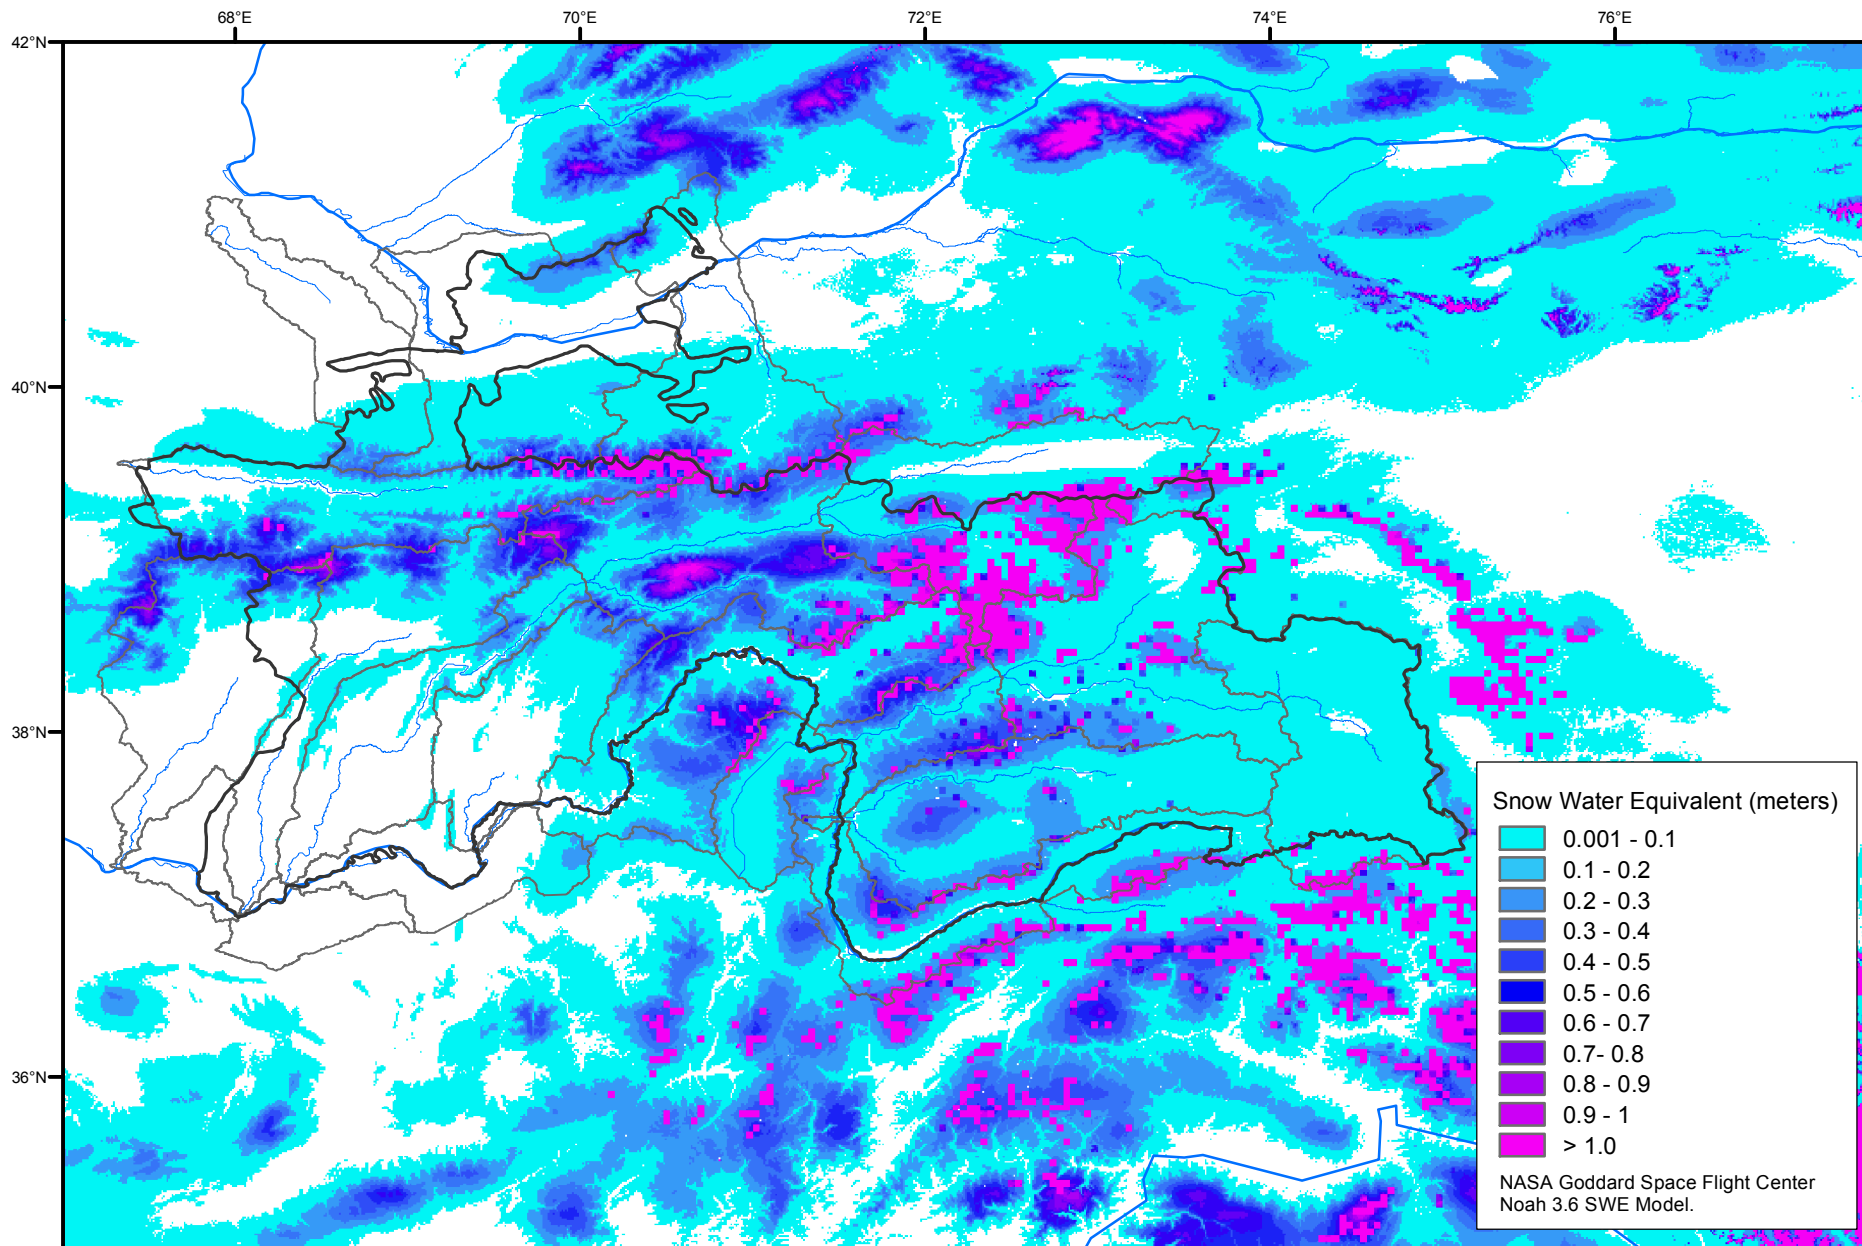

Snow Water Equivalent by Basin

January 02, 2016

Map created by USGS/EROS