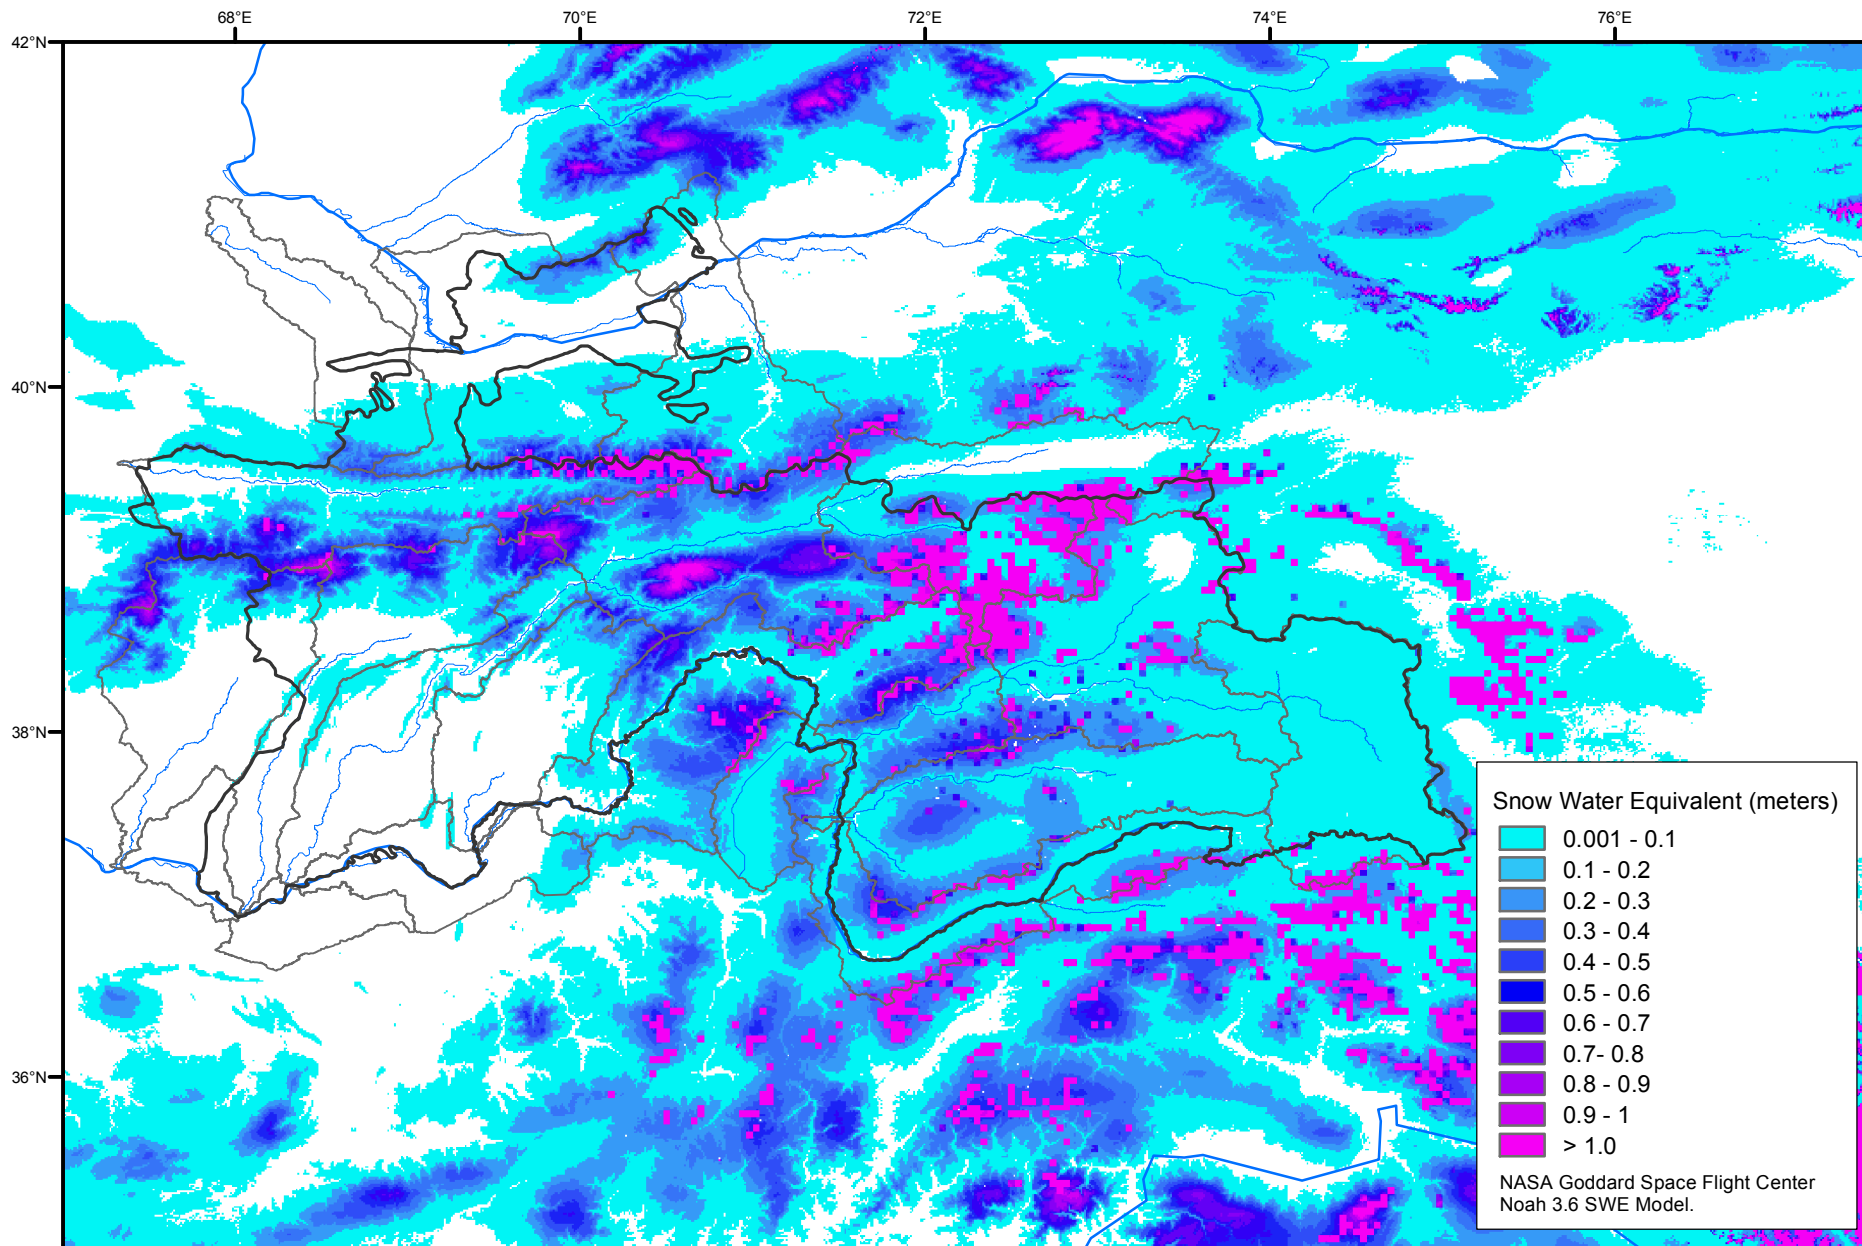

Snow Water Equivalent by Basin

January 07, 2016

Map created by USGS/EROS