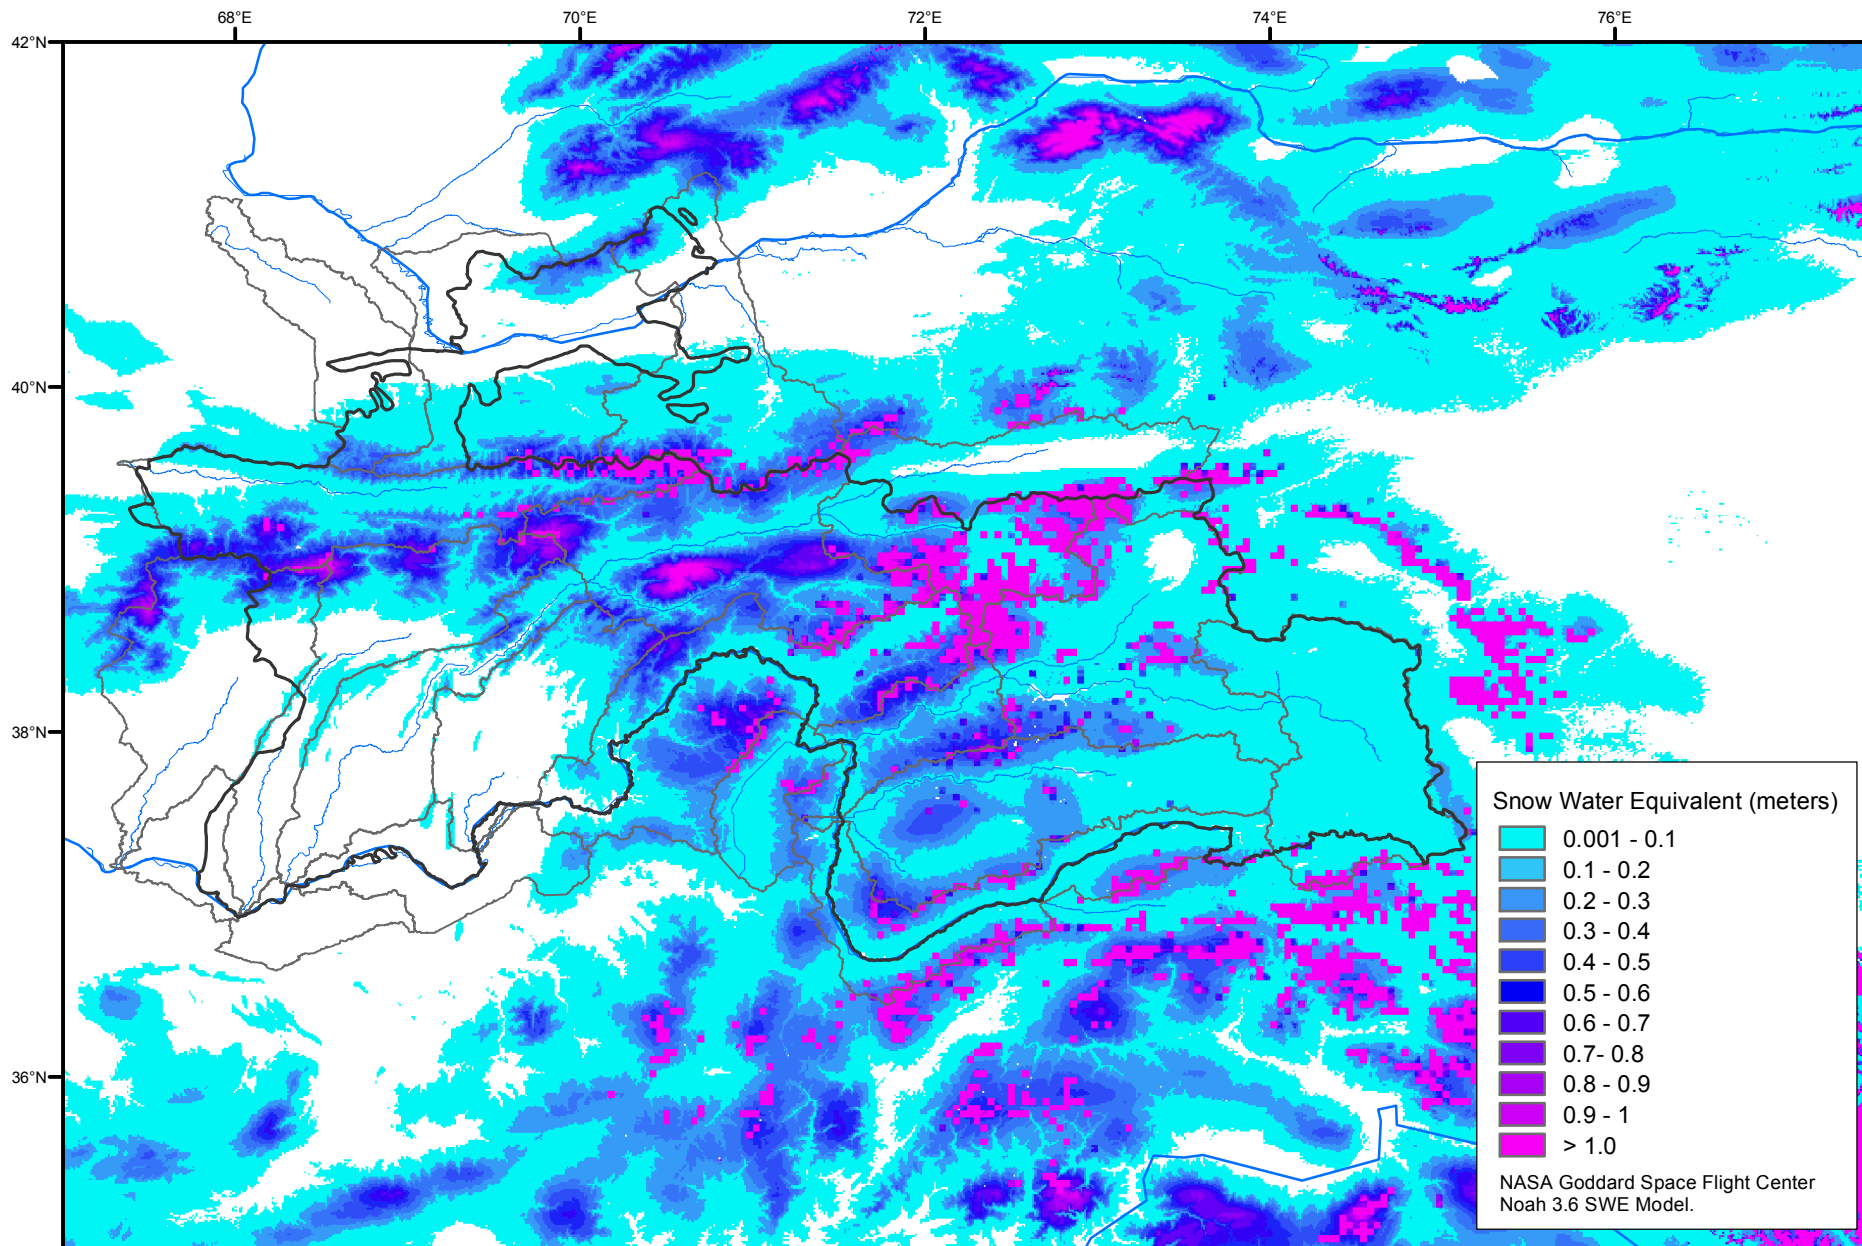

Snow Water Equivalent by Basin

January 08, 2016

Map created by USGS/EROS