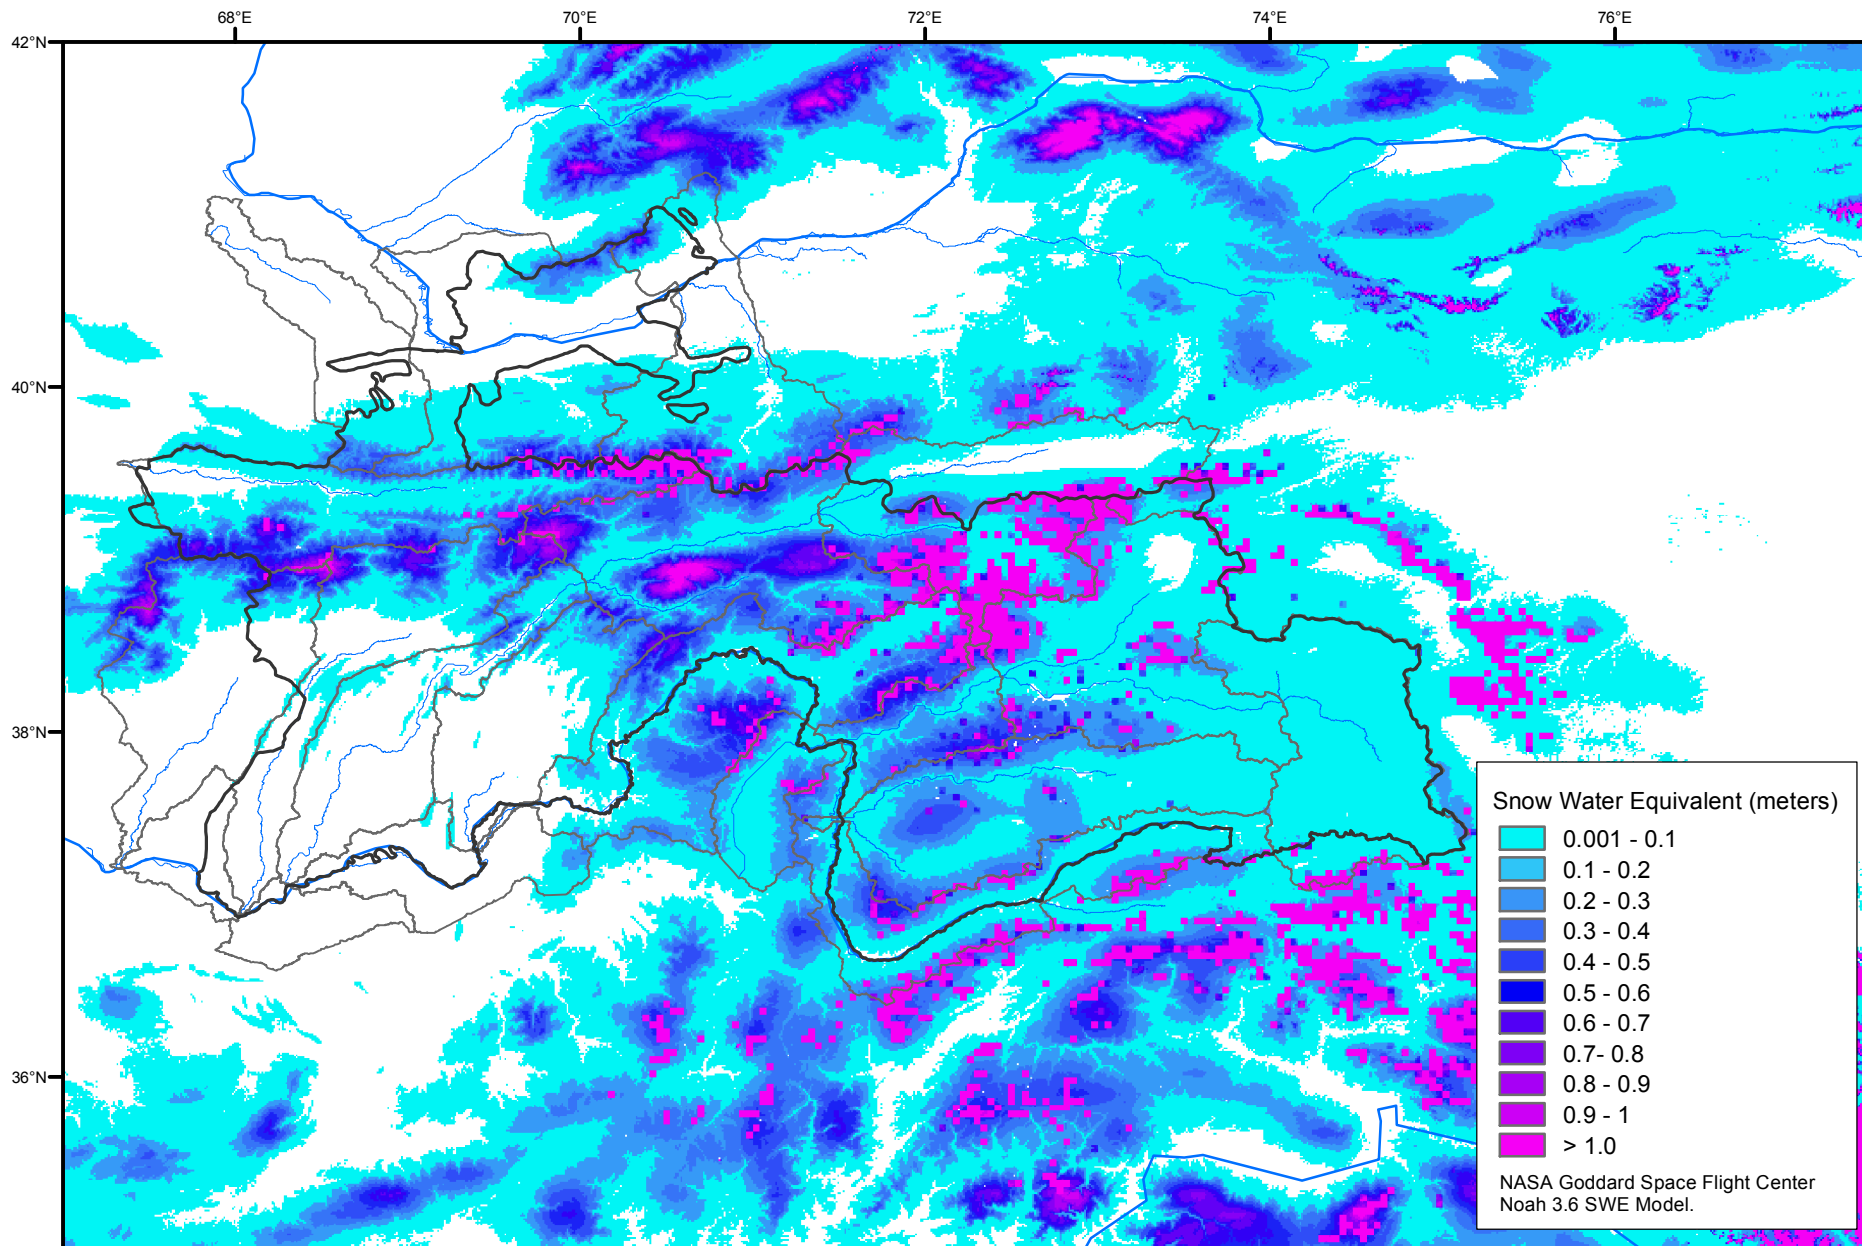

# Snow Water Equivalent by Basin

January 10, 2016

Map created by USGS/EROS