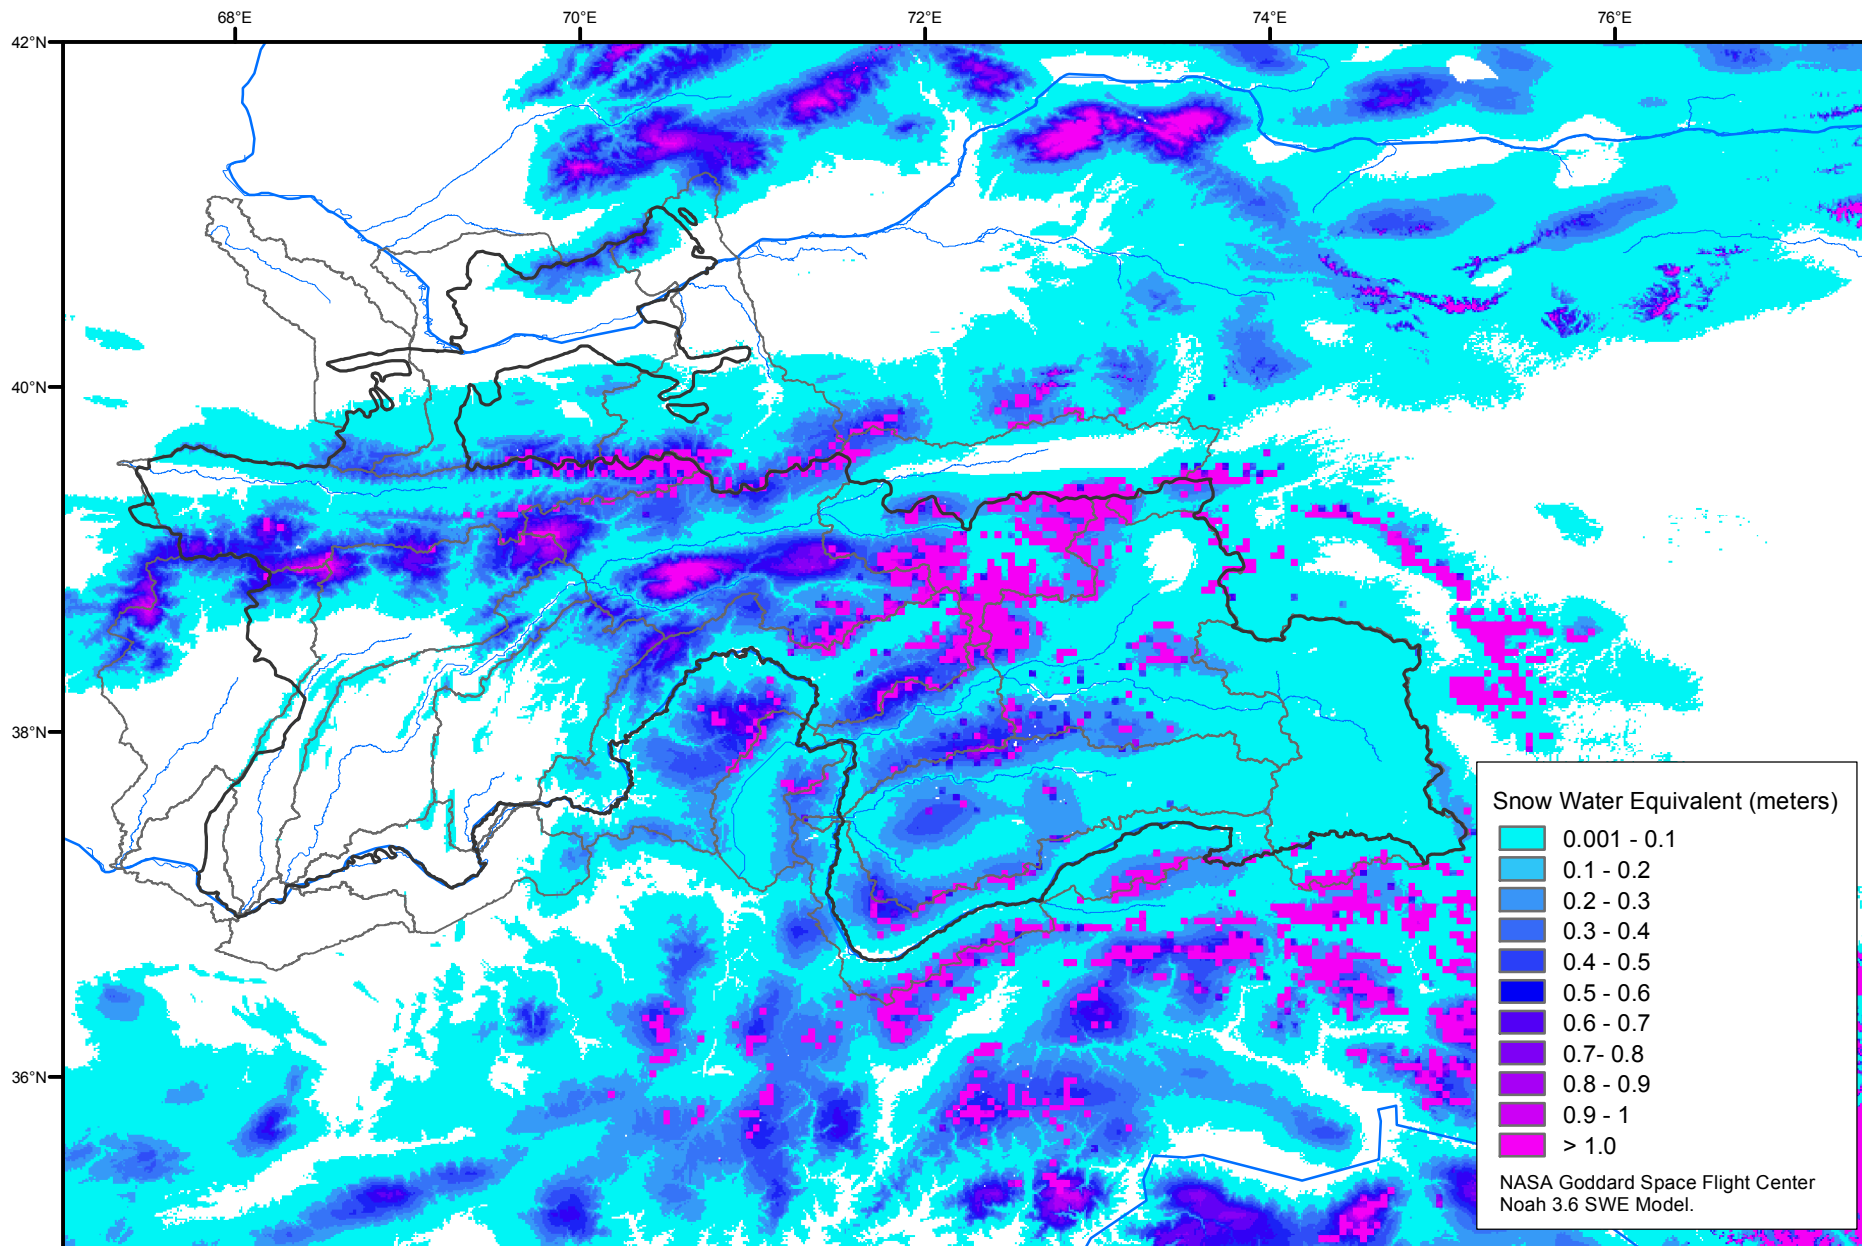

# Snow Water Equivalent by Basin

January 13, 2016

Map created by USGS/EROS