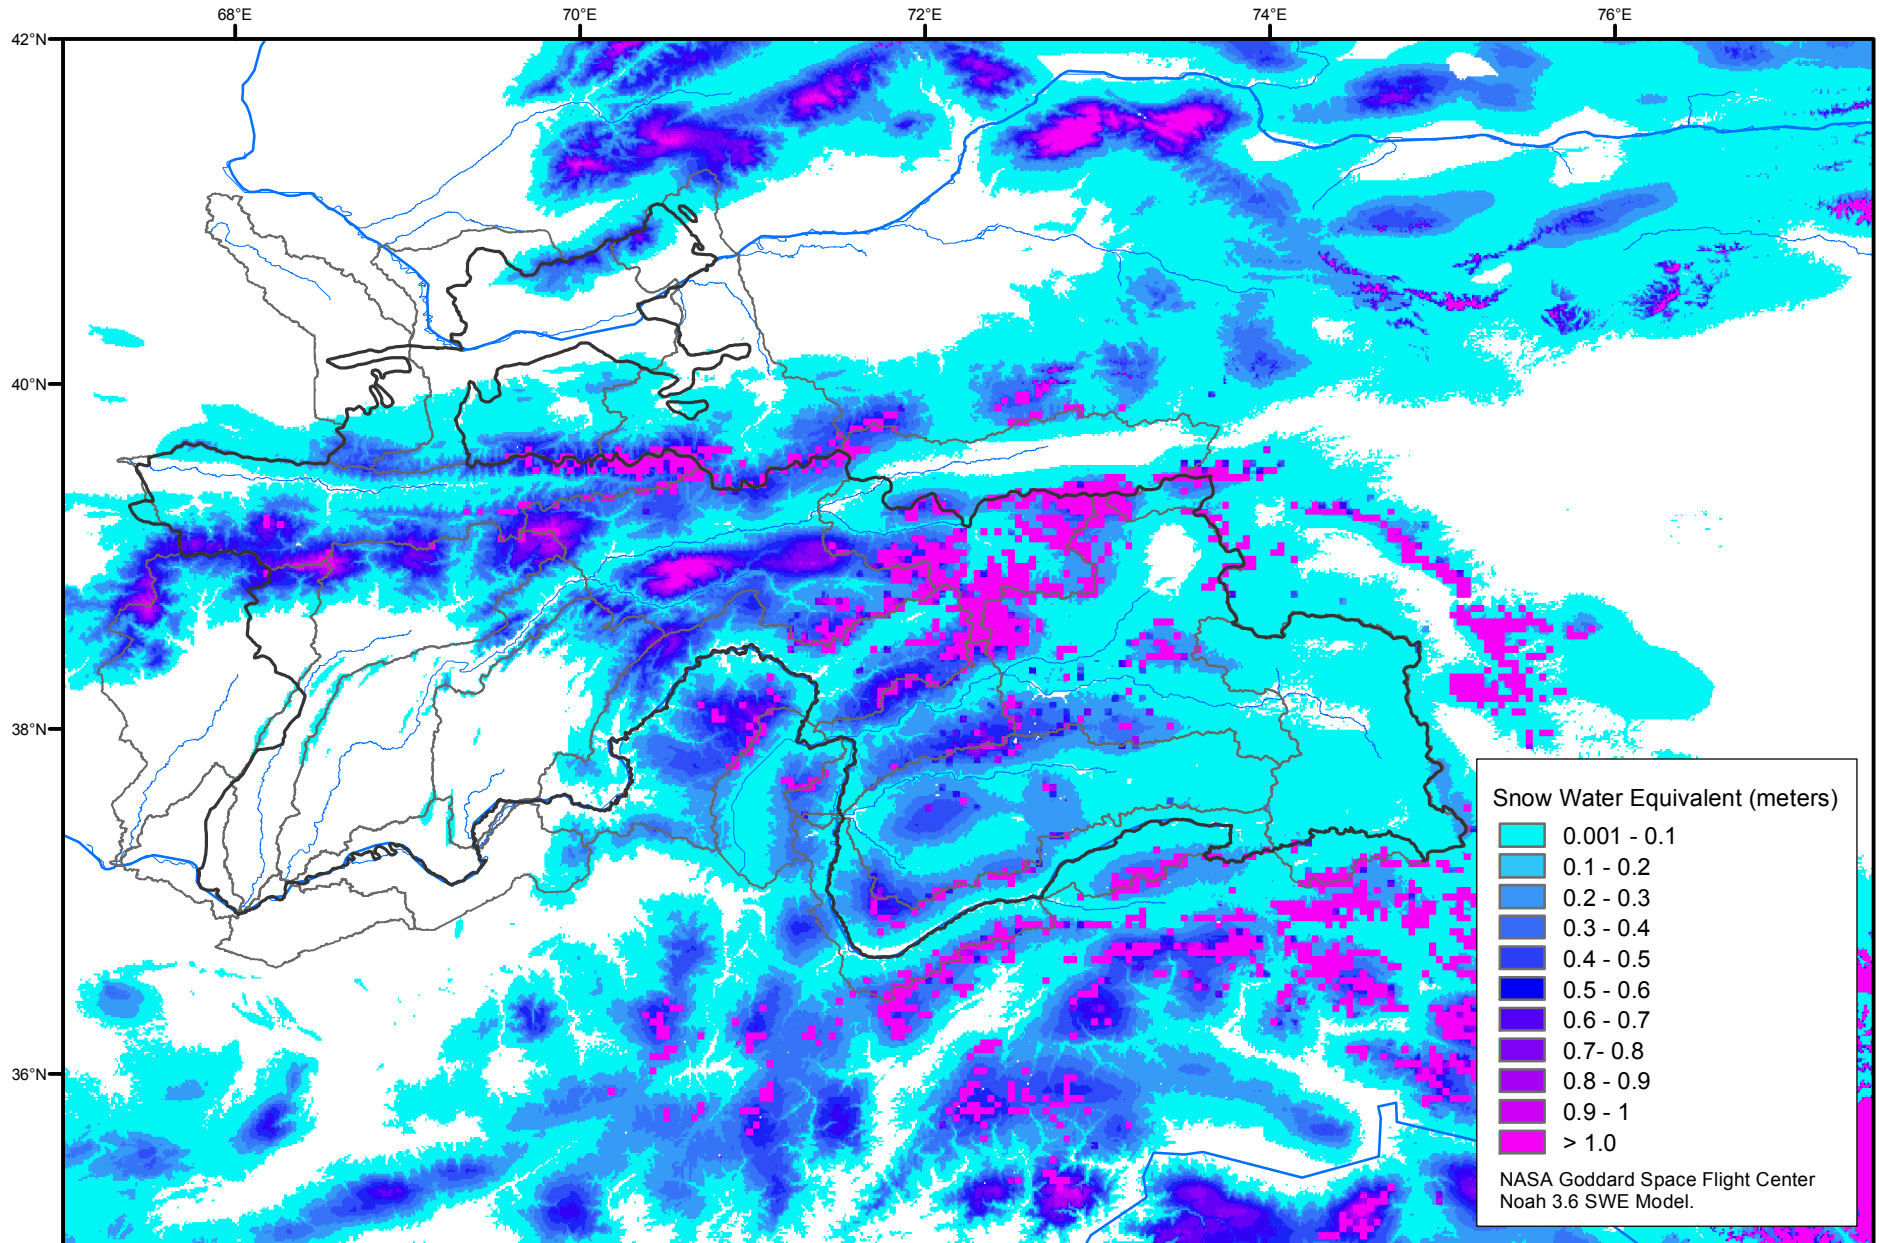

# Snow Water Equivalent by Basin

January 19, 2016

Map created by USGS/EROS