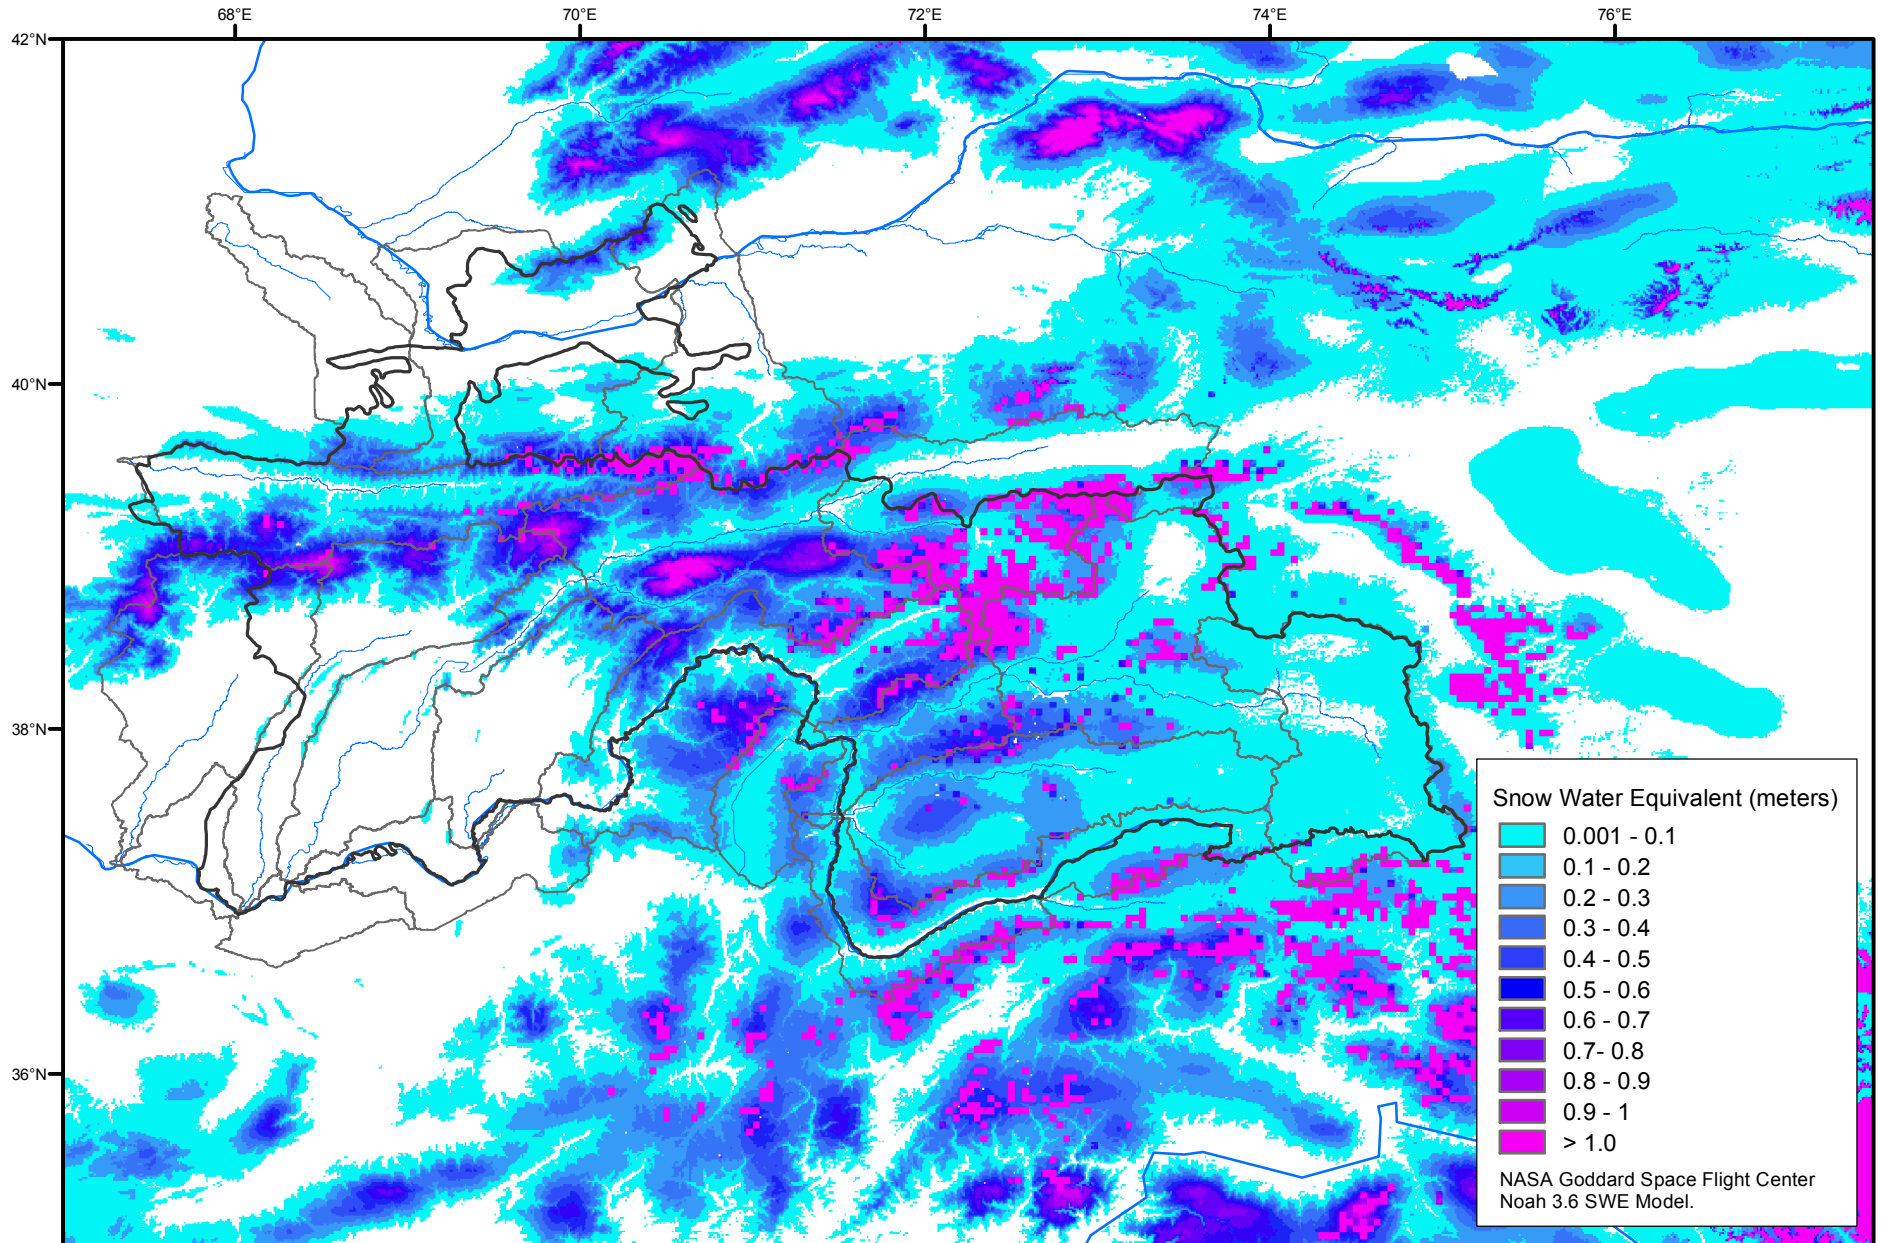

Snow Water Equivalent by Basin

January 24, 2016

Map created by USGS/EROS