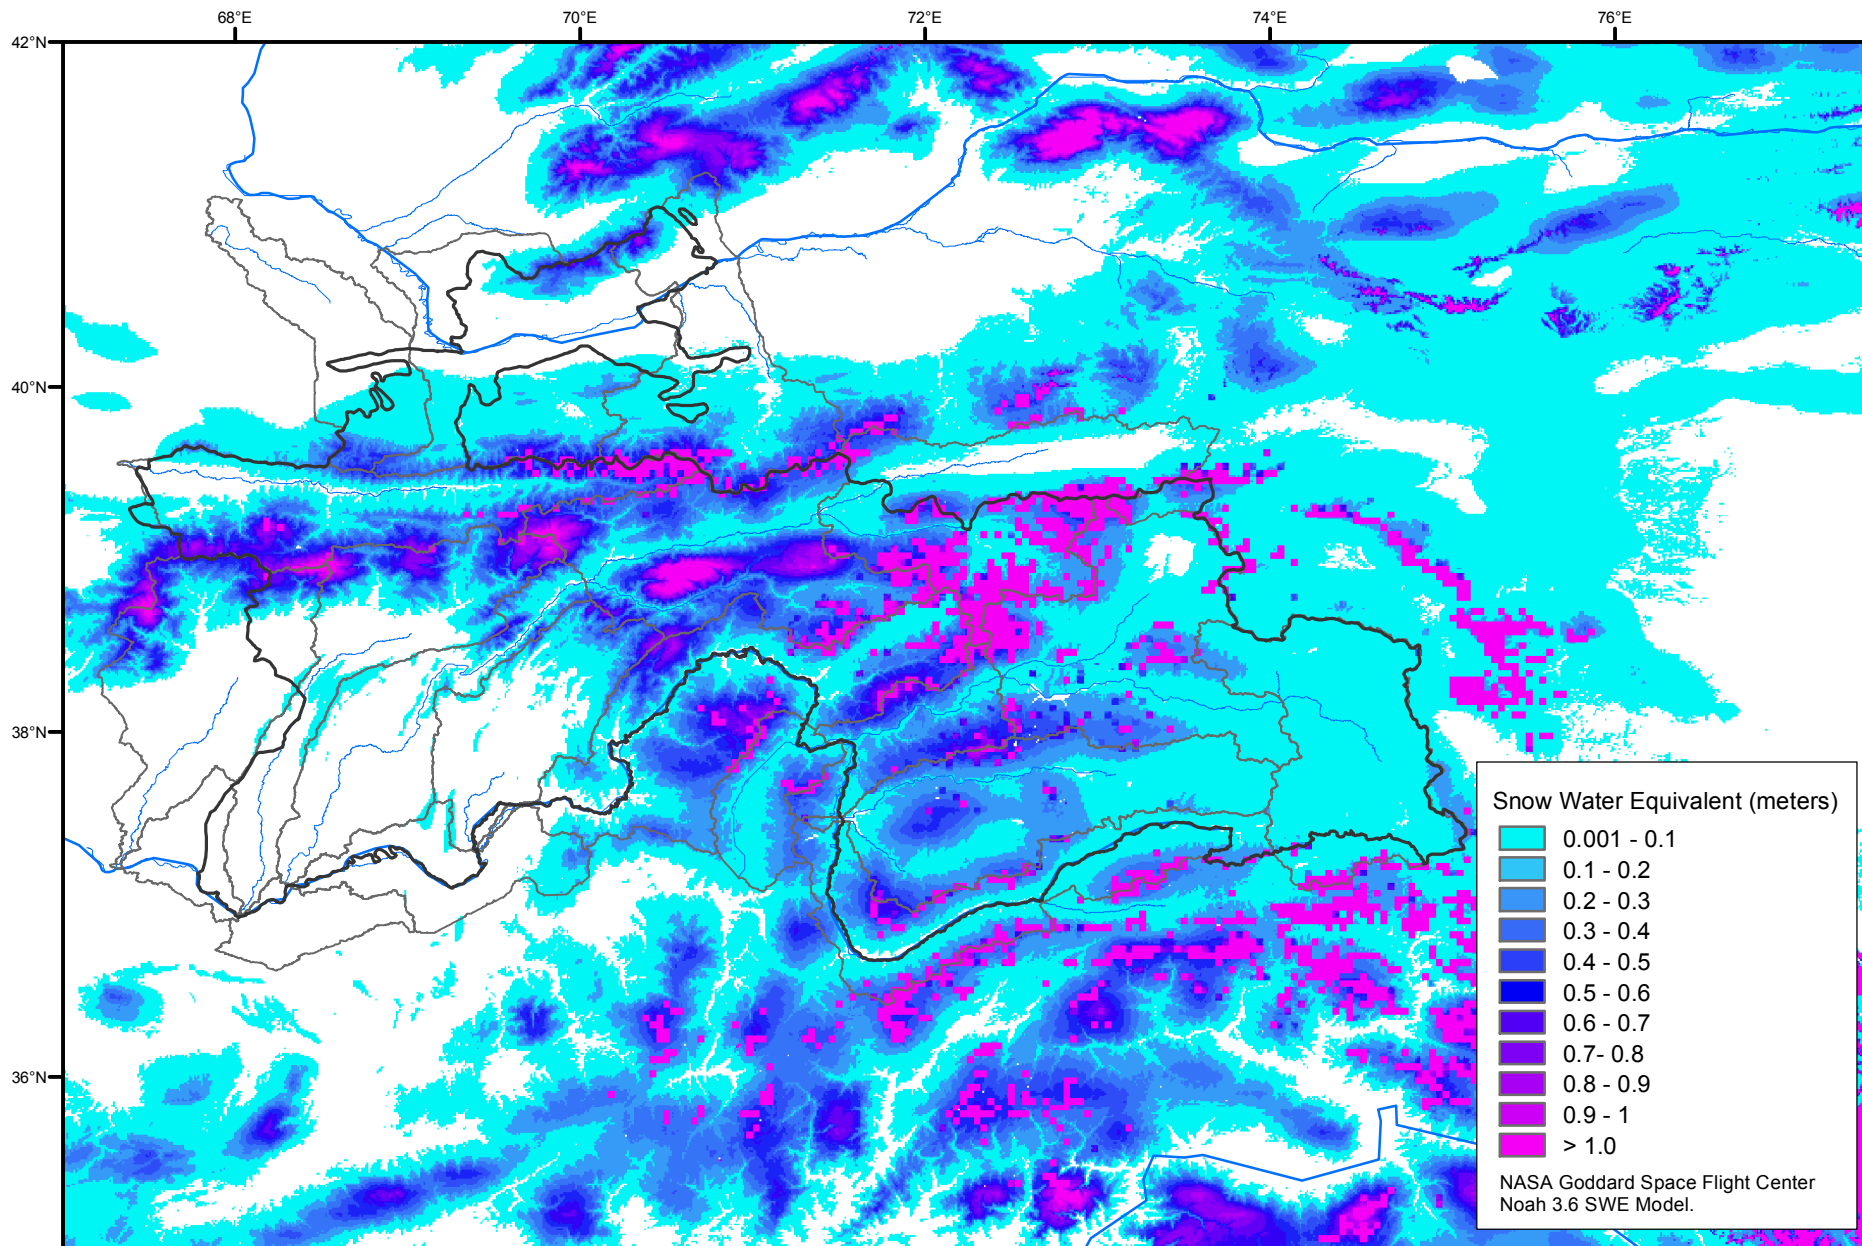

Snow Water Equivalent by Basin

February 08, 2016

Map created by USGS/EROS