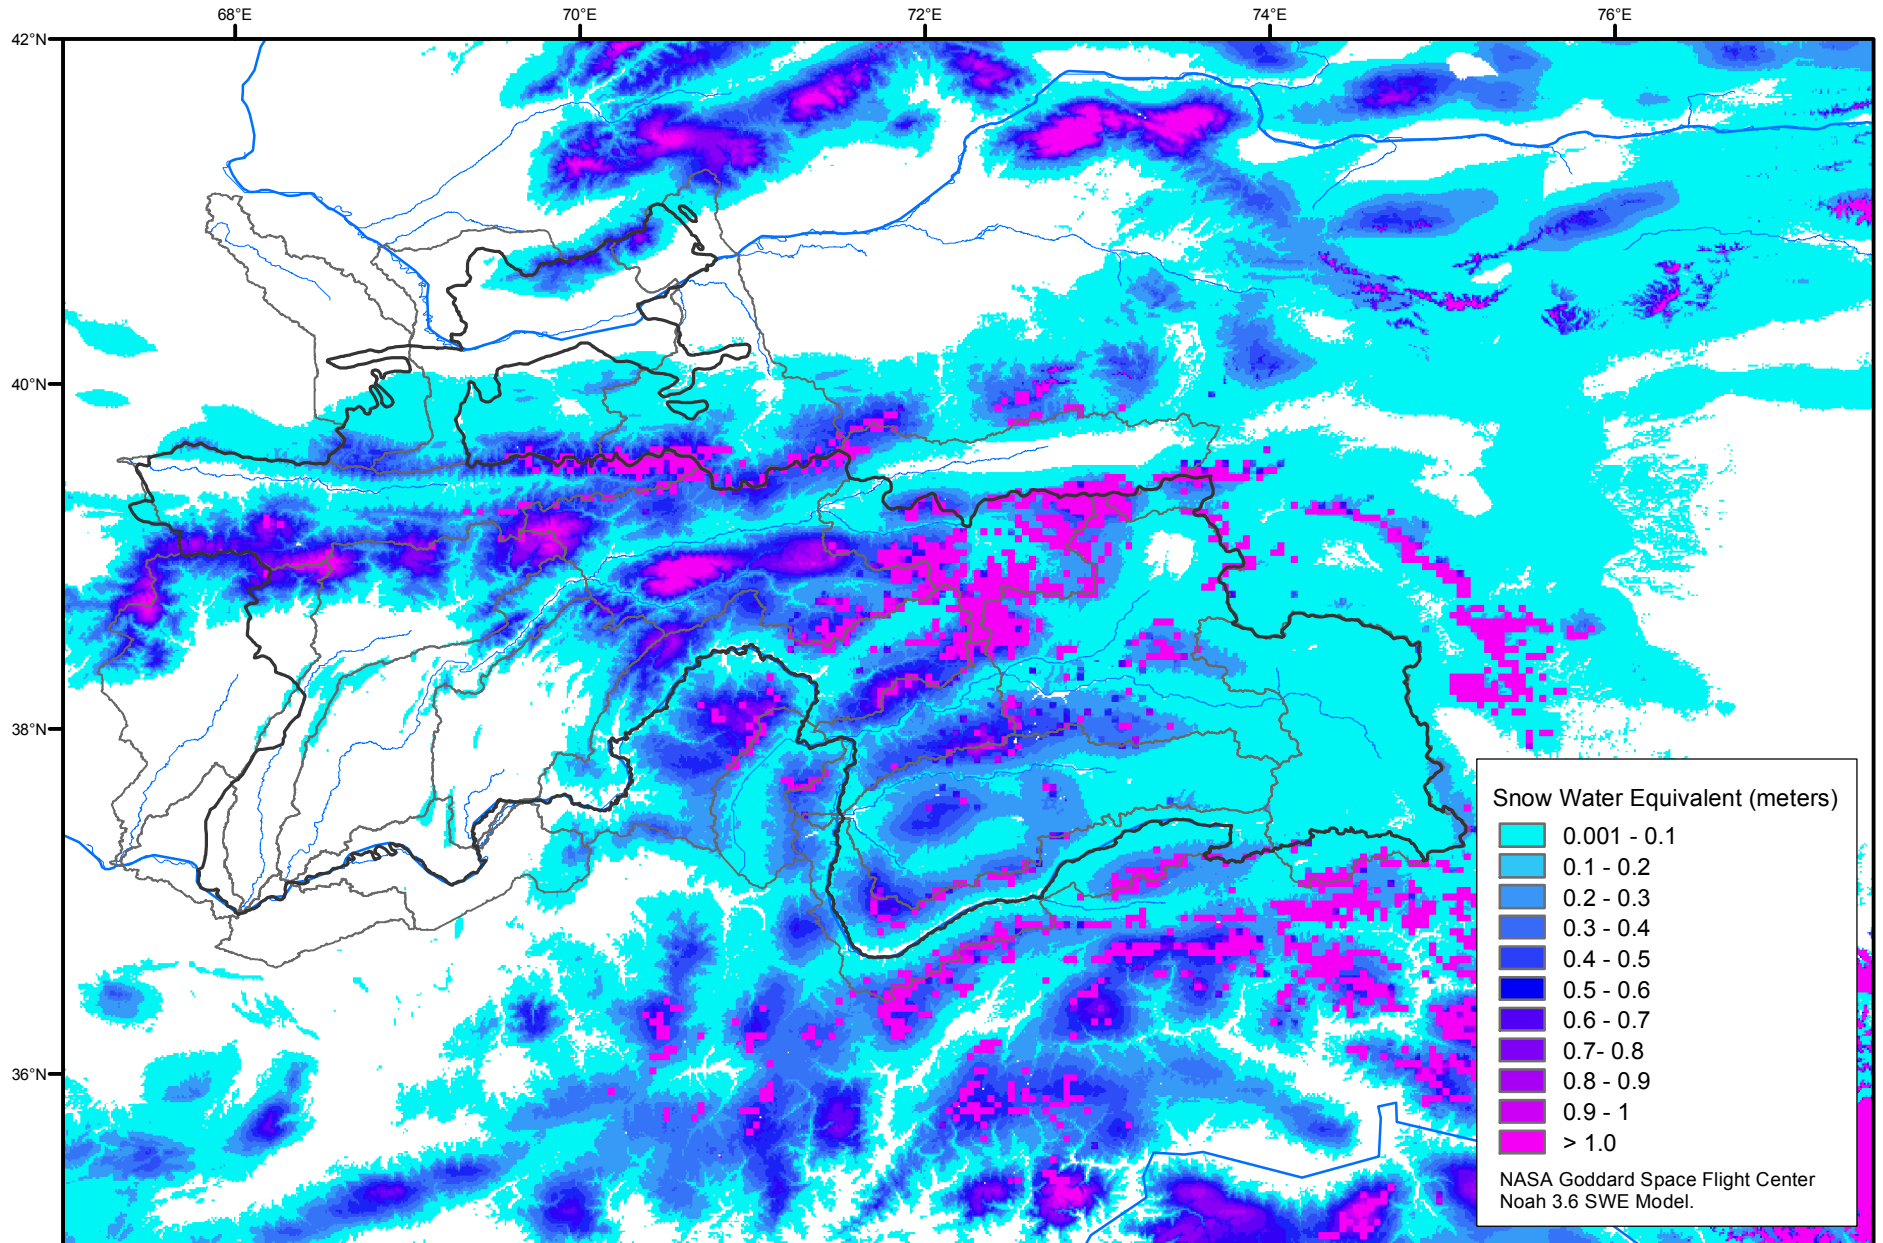

Snow Water Equivalent by Basin

February 09, 2016

Map created by USGS/EROS