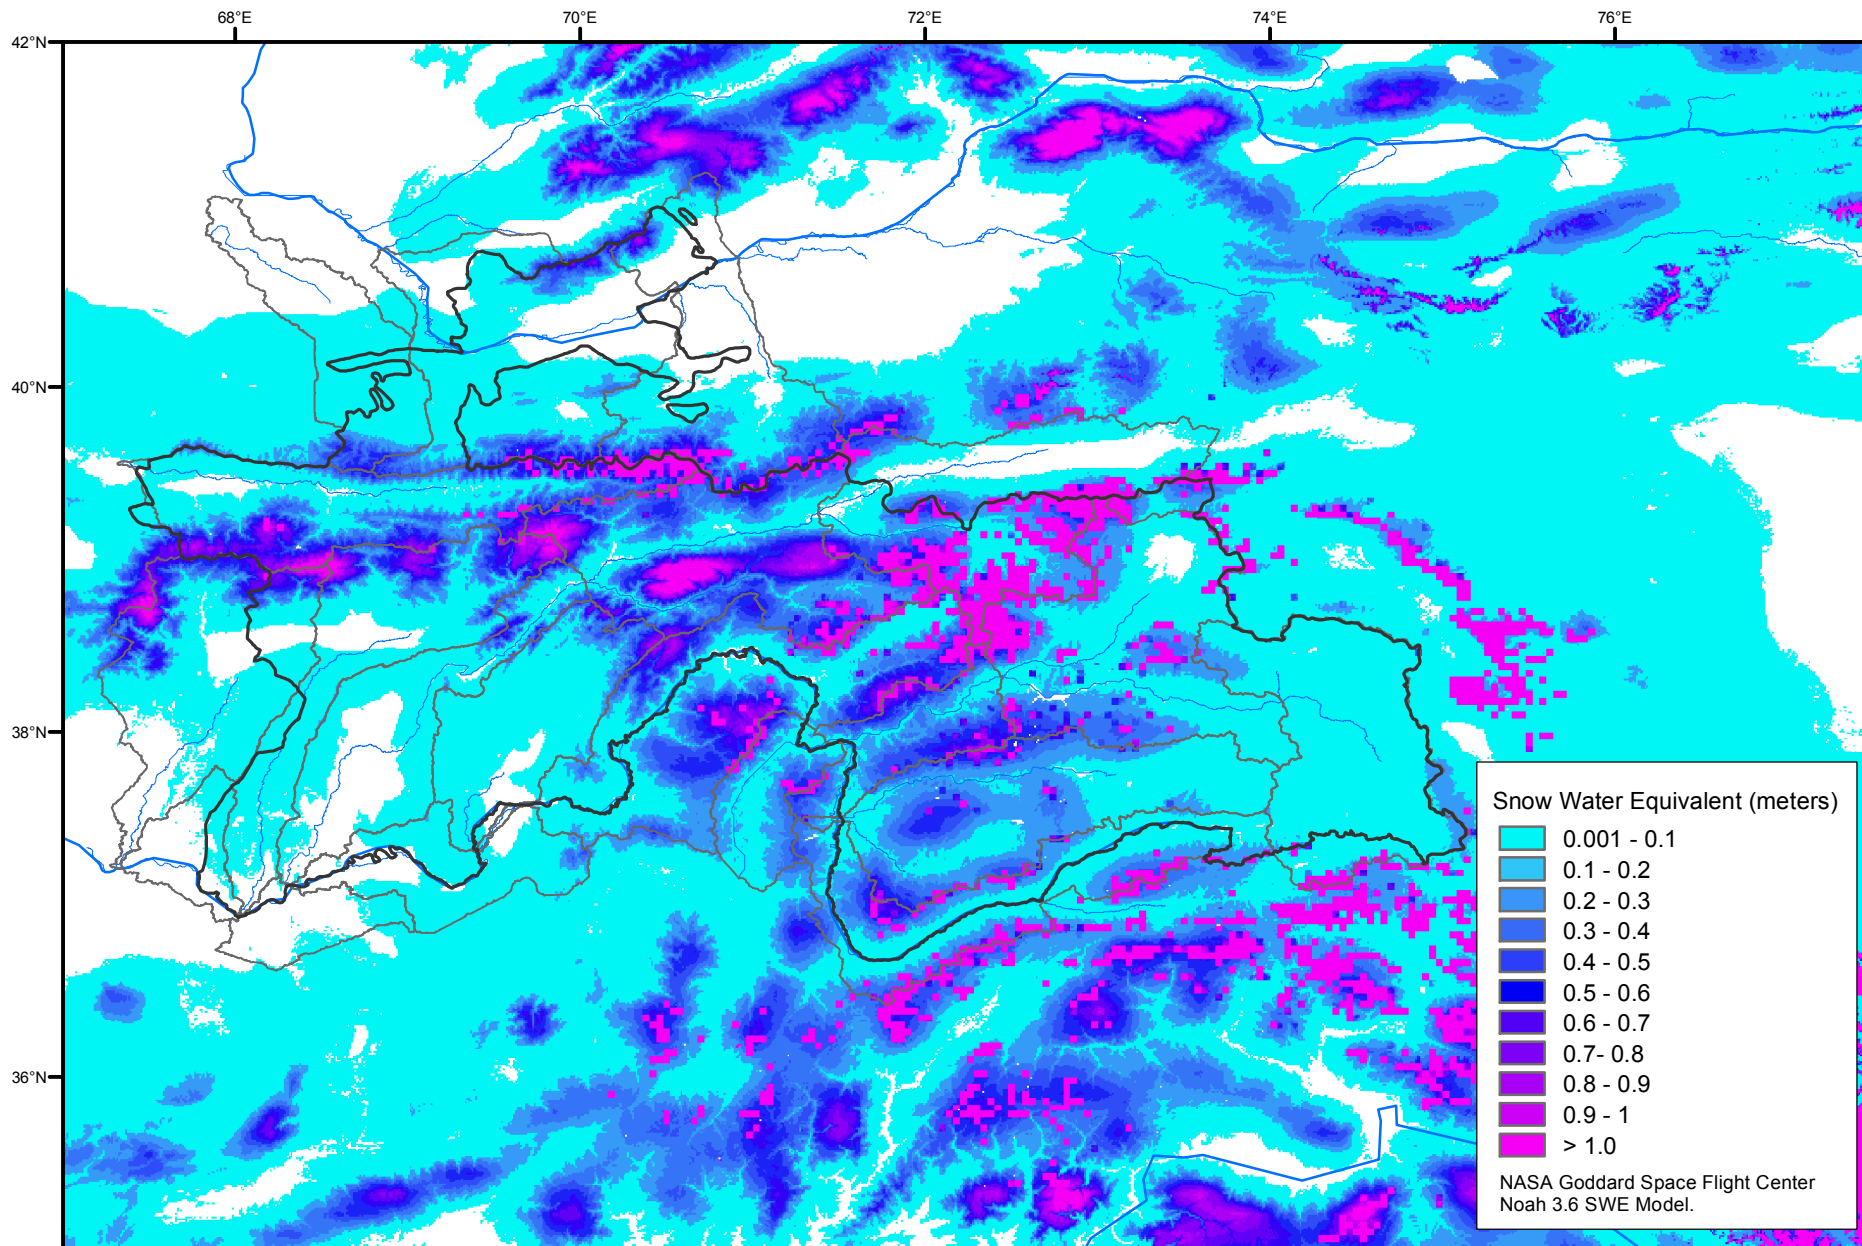

Snow Water Equivalent by Basin

February 13, 2016

Map created by USGS/EROS