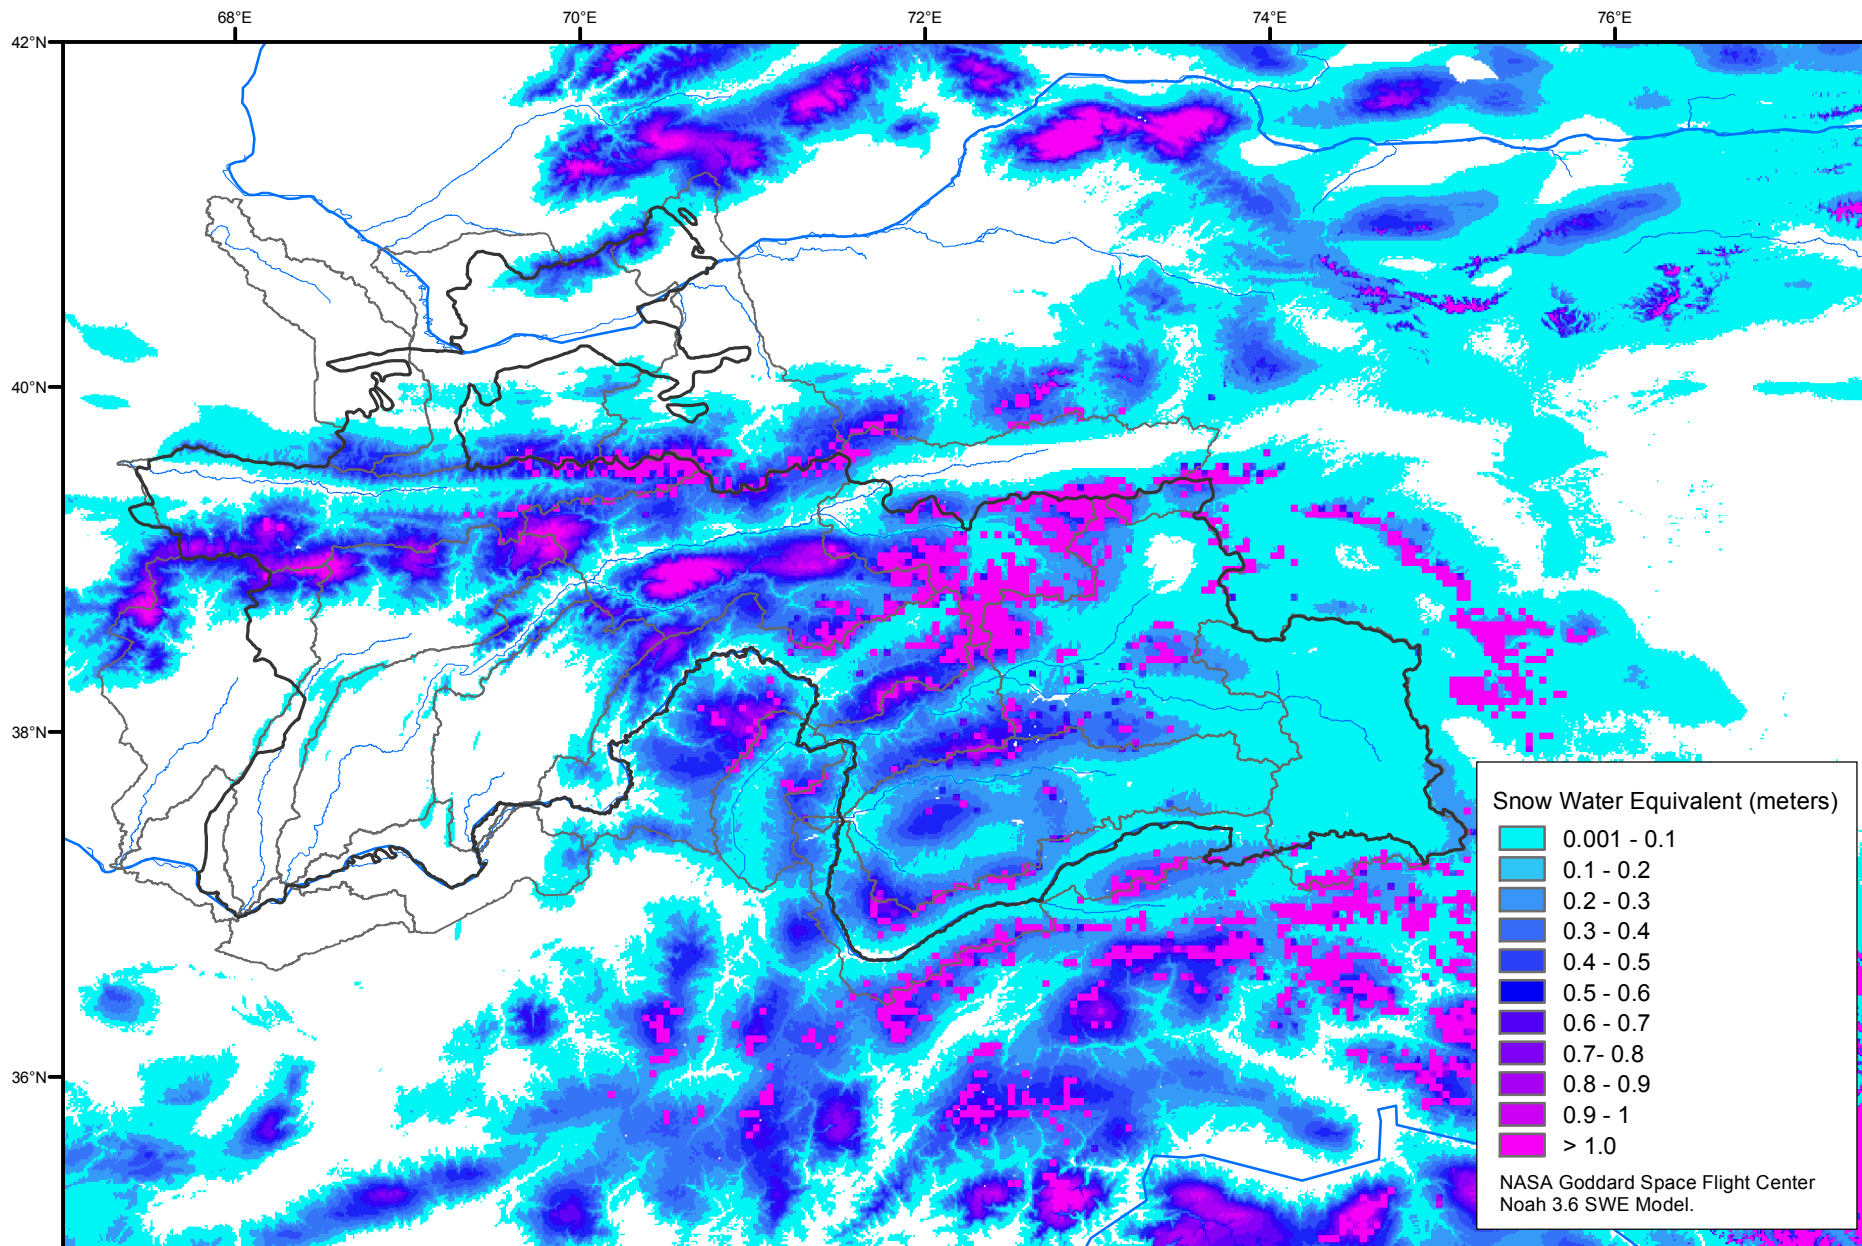

Snow Water Equivalent by Basin

February 22, 2016

Map created by USGS/EROS